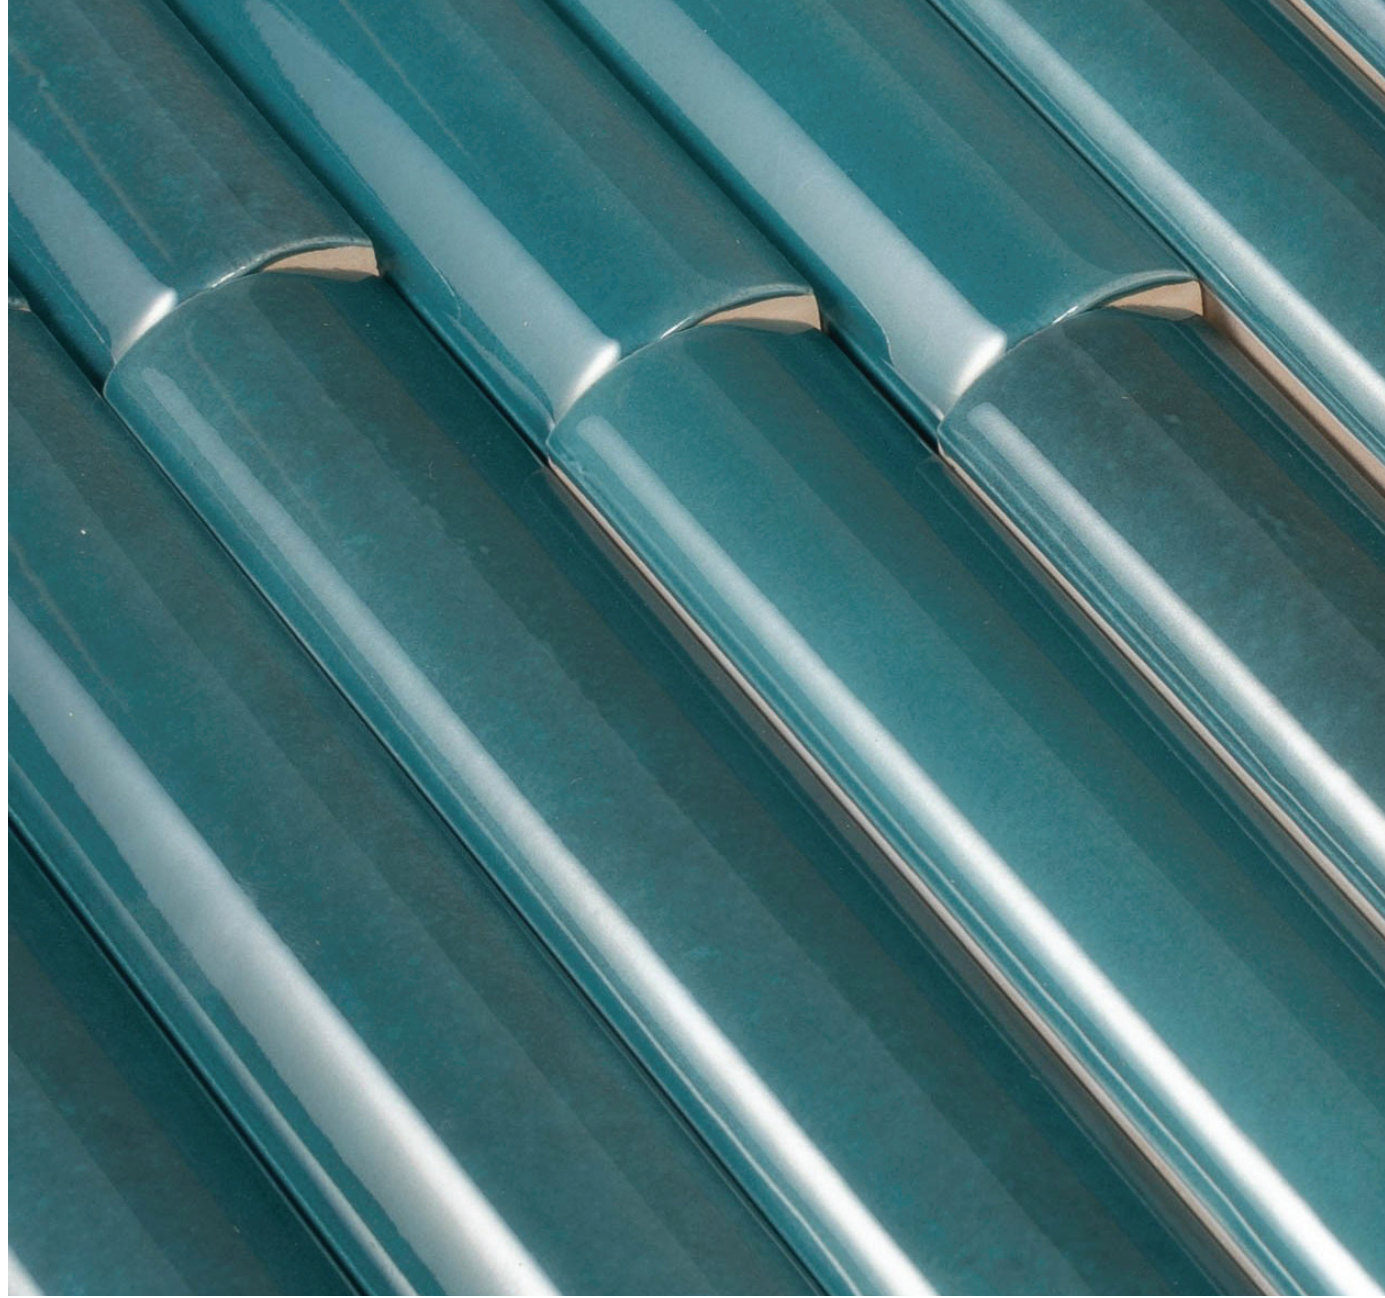

ROSE

[t]ileclub
LA RIVIERA

BULLNOSE TRIM

Sold by: piece

Piece Size: 1" x 8"

Material: Ceramic

Finish: Glossy

WHITE