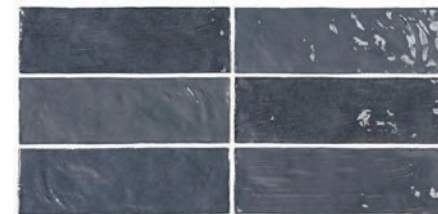

[t]ileclub
LA RIVIERA
2.5" x 8" TILES

Sold by: box

Piece Size: 2.58" x 7.9"

Thickness: Approx. 5/16"

Material: Ceramic

Finish: Glossy Glaze

Pcs per Box: 38

Sq. Ft. per Box: 5.38