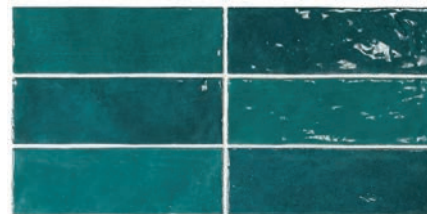

Material: Ceramic

Finish: Glossy Glaze

Pcs per Box: 38

Sq. Ft. per Box: 5.38

WHITE

ROSE

LAVANDA BLUE

QUETZAL