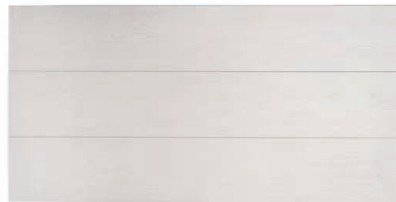

FUMO

NOTTE

[t]ileclub
KASAI
WOOD-LOOK TILES

CARTA

FUMO

NOTTE