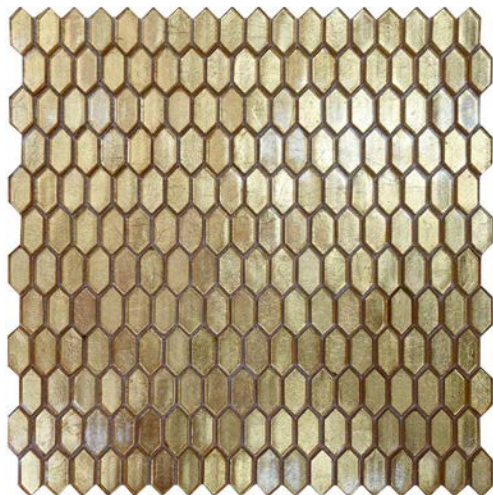

[t]ileclub

ILLUMINE

GOLD FOIL PICKET

Sold by: Sheet

Sheet Size: 10.8" x 10.8"

Chip Size: 0.9x0.9" + 0.8x0.8"

Thickness: 1/4"

Mounting: Mesh-backed

Material: Glass

Finish: Glossy

Areas of Use

Interior: Yes

Exterior: No

Heated Areas: Up to 150F

Residential Floor: Yes

Commercial Floor: No

Shower Wall: Yes

Shower Floor: No

Steam Room: No

Swimming Pool: No

TCAPK8801A