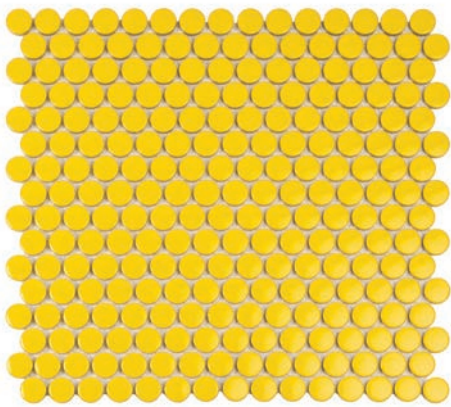

YELLOW GLOSS
TCORB88018YLG