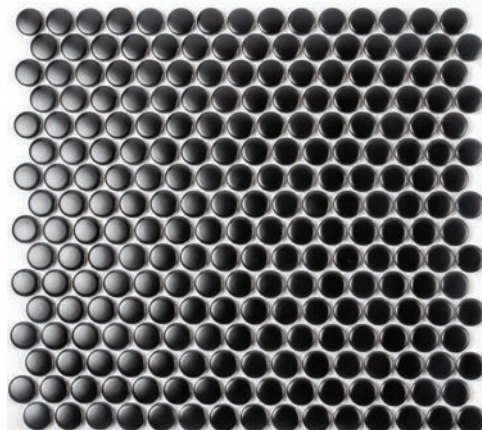

# BUTTONS

PORCELAIN MOSAIC TILES

YELLOW GLOSS  
TCORB88018YLG

ORANGE GLOSS  
TCORB88013ORG

RED GLOSS  
TCORB88017RDG

NAVY GLOSS  
TCORB88011NVG

MATTE BLACK  
TCORB8803BKM

WHITE MATTE  
TCORB8802WTM

WHITE GLOSS  
TCORB8801WTG

CREAM GLOSS  
TCORB8809BGG

PINK GLOSS  
TCORB88015PKG

GRAY GLOSS  
TCORB8808GRG

PALE BLUE GLOSS  
TCORB8810LBLG

LIGHT BLUE GLOSS  
TCORB88016LBLM

TURQUOISE GLOSS  
TCORB88012BLG

TEAL GLOSS  
TCORB88014GNG