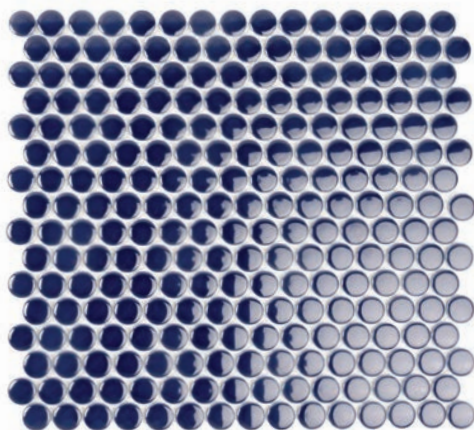

# BUTTONS

PORCELAIN MOSAIC TILES

YELLOW GLOSS  
TCORB88018YLG

ORANGE GLOSS  
TCORB88013ORG

RED GLOSS  
TCORB88017RDG

NAVY GLOSS  
TCORB88011NVG

MATTE BLACK  
TCORB8803BKM

WHITE MATTE  
TCORB8802WTM

WHITE GLOSS  
TCORB8801WTG

CREAM GLOSS  
TCORB8809BGG

PINK GLOSS  
TCORB88015PKG

GRAY GLOSS  
TCORB8808GRG

PALE BLUE GLOSS  
TCORB8810LBLG

LIGHT BLUE GLOSS  
TCORB88016LBLM

TURQUOISE GLOSS  
TCORB88012BLG

TEAL GLOSS  
TCORB88014GNG