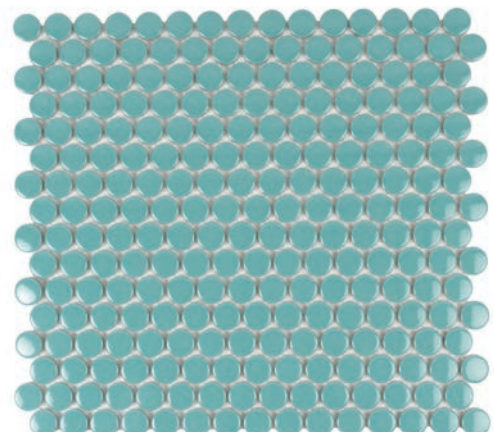

WHITE GLOSS  
TCORB8801WTG

CREAM GLOSS  
TCORB8809BGG

PINK GLOSS  
TCORB88015PKG

GRAY GLOSS  
TCORB8808GRG

PALE BLUE GLOSS  
TCORB8810LBLG

LIGHT BLUE GLOSS  
TCORB88016LBLM

TURQUOISE GLOSS  
TCORB88012BLG

TEAL GLOSS  
TCORB88014GNG