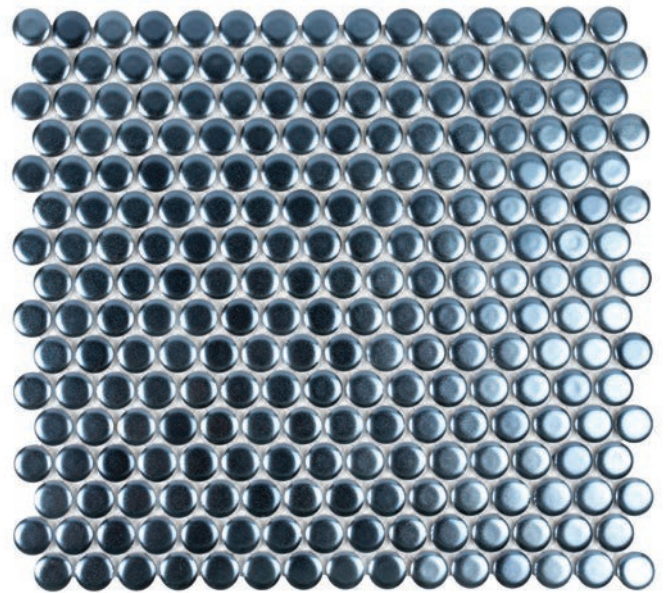

WHITE GLOSS  
TCORB8801WTG

CREAM GLOSS  
TCORB8809BGG

PINK GLOSS  
TCORB88015PKG

GRAY GLOSS  
TCORB8808GRG

PALE BLUE GLOSS  
TCORB8810LBLG

LIGHT BLUE GLOSS  
TCORB88016LBLM

TURQUOISE GLOSS  
TCORB88012BLG

TEAL GLOSS  
TCORB88014GNG

BUTTONS PORCELAIN MOSAIC

[t]ileclub

METALLIC SILVER  
TCORB8804BKG

METALLIC BRONZE  
TCORB8807BZM

METALLIC GOLD  
TCORB8806GDG

METALLIC BLUE  
TCORB8805NVM

BUTTONS PORCELAIN MOSAIC

[t]ileclub

## BUTTONS PORCELAIN MOSAIC TILE

3 Finish Styles

DETAILS	APPLICATIONS	Matte+Gloss	Metallic
		Sheet Size: 11.46" x 12.4"	Interior Wall:
Chip Size: 0.75x0.75"	Exterior Wall:	Y	Y
Thickness: 1/4"	Residential Floor:	Y	Y
Sq. Ft. per Piece: 0.987	Commercial Floor:	Y	Y
Sold by: Sheet	Shower Wall:	Y	Y
Finish: Mixed	Shower Floor:	Y	Y
Mounting Type: Mesh	Steam Room:	Y	N
	Pool:	Y	N