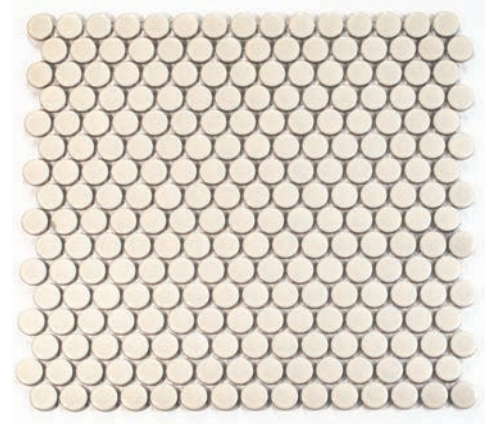

# BUTTONS

PORCELAIN MOSAIC TILES

YELLOW GLOSS  
TCORB88018YLG

ORANGE GLOSS  
TCORB88013ORG

RED GLOSS  
TCORB88017RDG

NAVY GLOSS  
TCORB88011NVG

MATTE BLACK  
TCORB8803BKM

WHITE MATTE  
TCORB8802WTM

WHITE GLOSS  
TCORB8801WTG

CREAM GLOSS  
TCORB8809BGG

PINK GLOSS  
TCORB88015PKG

GRAY GLOSS  
TCORB8808GRG

PALE BLUE GLOSS  
TCORB8810LBLG

LIGHT BLUE GLOSS  
TCORB88016LBLM

TURQUOISE GLOSS  
TCORB88012BLG

TEAL GLOSS  
TCORB88014GNG