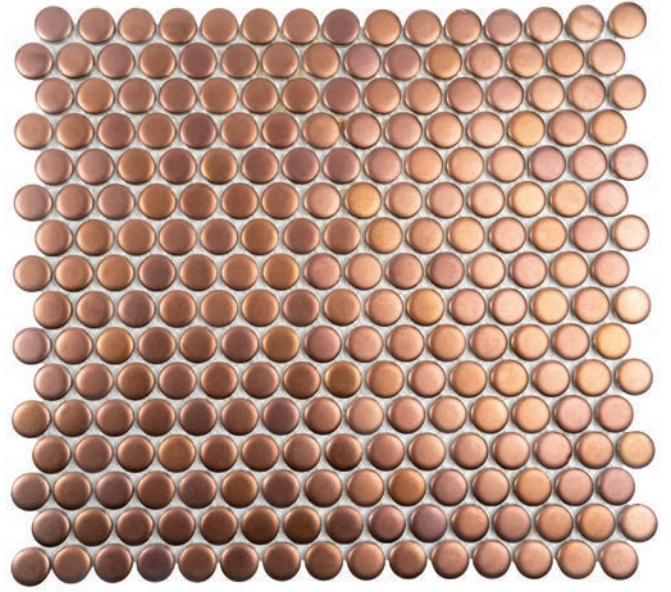

METALLIC BRONZE
TCORB8807BZM