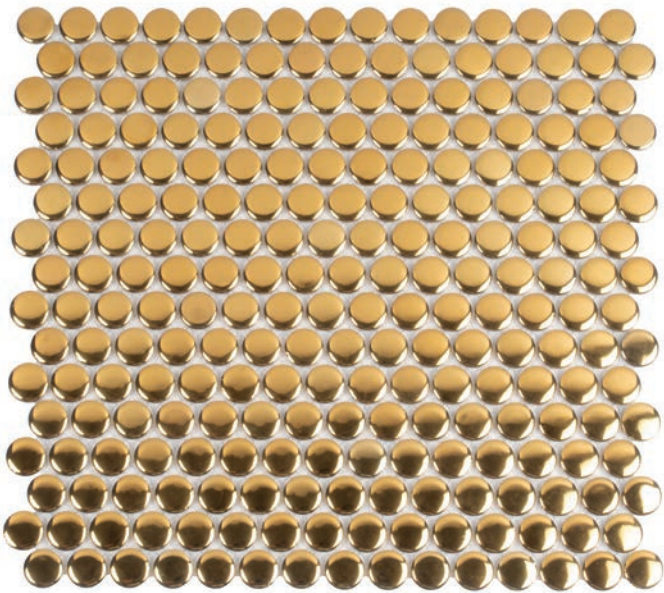

WHITE GLOSS  
TCORB8801WTG

CREAM GLOSS  
TCORB8809BGG

PINK GLOSS  
TCORB88015PKG

GRAY GLOSS  
TCORB8808GRG

PALE BLUE GLOSS  
TCORB8810LBLG

LIGHT BLUE GLOSS  
TCORB88016LBLM

TURQUOISE GLOSS  
TCORB88012BLG

TEAL GLOSS  
TCORB88014GNG

BUTTONS PORCELAIN MOSAIC

[t]ileclub

METALLIC SILVER  
TCORB8804BKG

METALLIC BRONZE  
TCORB8807BZM

METALLIC GOLD  
TCORB8806GDG

METALLIC BLUE  
TCORB8805NVM

BUTTONS PORCELAIN MOSAIC

[t]ileclub

## BUTTONS PORCELAIN MOSAIC TILE

3 Finish Styles

DETAILS	APPLICATIONS	Matte+Gloss	Metallic
		Sheet Size: 11.46" x 12.4"	Interior Wall:
Chip Size: 0.75x0.75"	Exterior Wall:	Y	Y
Thickness: 1/4"	Residential Floor:	Y	Y
Sq. Ft. per Piece: 0.987	Commercial Floor:	Y	Y
Sold by: Sheet	Shower Wall:	Y	Y
Finish: Mixed	Shower Floor:	Y	Y
Mounting Type: Mesh	Steam Room:	Y	N
	Pool:	Y	N