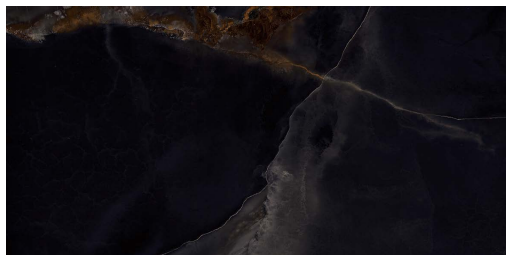

* Contact Tile Club to verify the DCOF for commercial floor use based on project requirements.

[t]ileclub

EMPORIO ONYX MOSAIC

Product Details

Sold by: Sheet

Slab Size: 11.81" x 11.81"

Thickness: 3/8"

Material: Porcelain