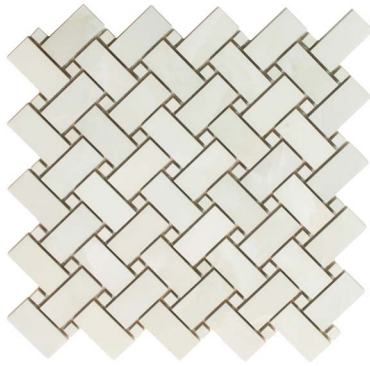

TCIMPIONXIWHTI2448