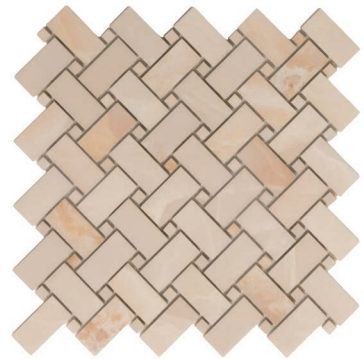

TCIMPIONXIPNKI2448