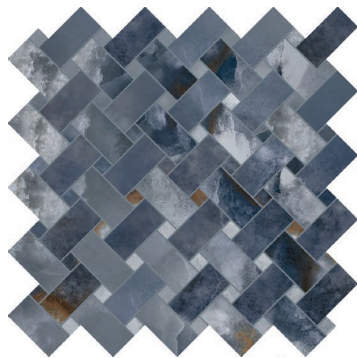

TCIMPIONXIBLUI2448