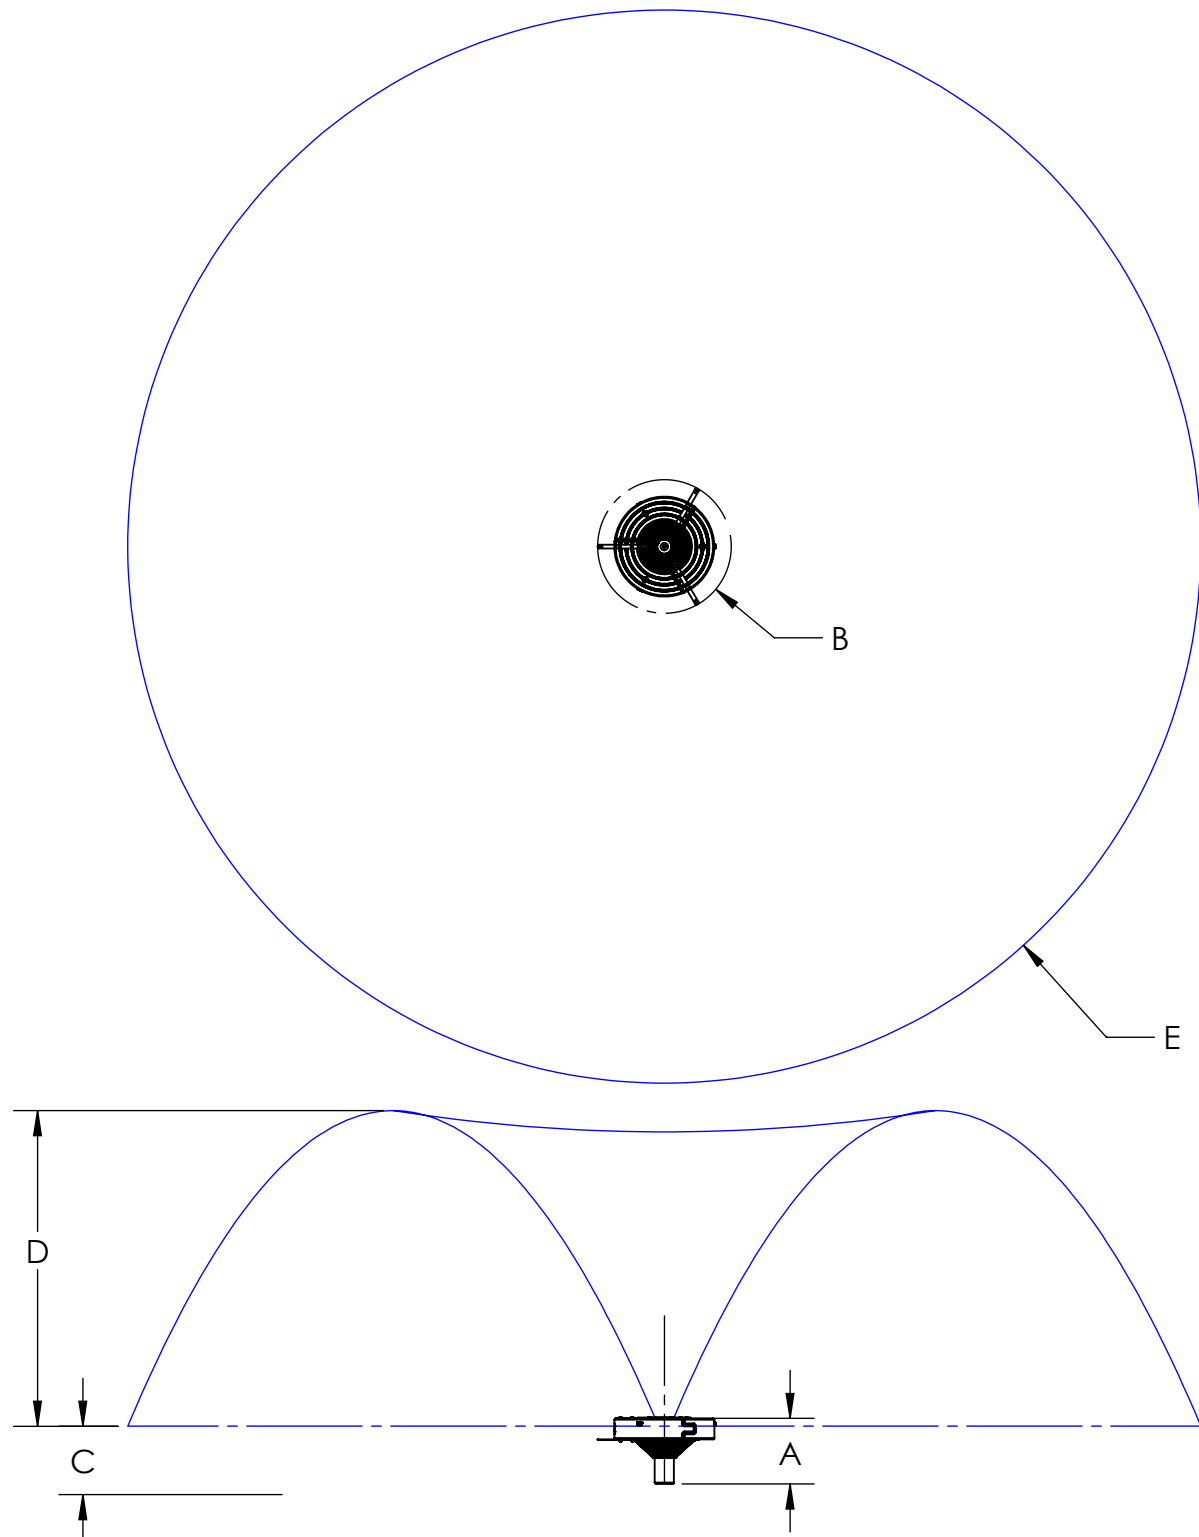

KASCO MARINE, INC.
 800 DEERE ROAD
 PRESCOTT, WI 54021-1241
 715-262-4488 PH
 715-262-4487 FX
 sales@kascomarine.com
 WWW.KASCOMARINE.COM

A	UNIT HEIGHT	25 IN
B	UNIT WIDTH	51 IN
C	MIN. OPERATING DEPTH	26 IN
D	PATTERN HEIGHT	10 FT
E	PATTERN WIDTH	34 FT