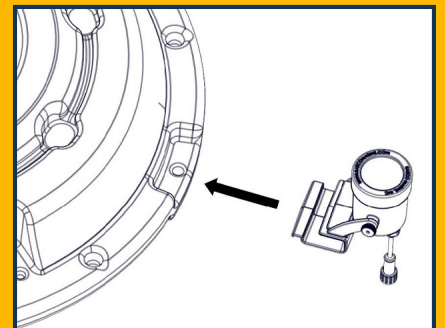

SNAP-ON LIGHT CLIPS

Snap-on clips included with RGB, Composite LED, and Stainless Steel LED systems.