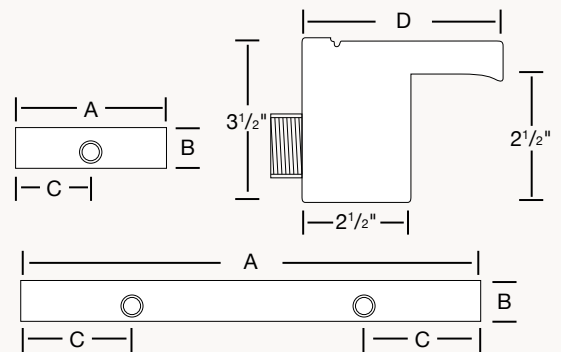

Vianti Falls

Vianti Falls System Features:

Stainless Steel Spillway

Internal baffle to create smooth waterfall, open design to resist clogging from debris or hard water, 304 stainless steel to resist corrosion

Curved Basin

48" x 24" x 15 1/2" tall; Roto-molded for strength; includes 6" x 39" splash mat, 1" bulkhead fitting and pump access cover

Pump

Energy efficient EasyPro 1350 gph or 2200 gph magnetic drive pump 3 year limited warranty

Plumbing

Black flexible PVC plumbing with fittings to connect pump and spillway, 23" kits have 8' and 35" kits have 10' of tubing

Auto Fill

Brass 1/2" float switch style auto-fill valve

Lighting

Kits with lights available in blue or white, low-voltage submersible LED light strip (12v AC) with transformer

Dimensions:

Falls	1" fpt inlet(s)	Recommended Flow	Dimensions			
			A	B	C	D
SSS11†, 11" Spillway	Single	600 gph	11 1/2"	3 1/2"	5 3/4"	4 1/2"
SSS23, 23" Spillway	Single	1200 gph	23 1/2"	3 1/2"	11 3/4"	4 1/2"
SSS35, 35" Spillway	Dual	1800 gph	35 1/2"	3 1/2"	9"	4 1/2"
SSS47†, 47" Spillway	Dual	2400 gph	47 1/2"	3 1/2"	12"	4 1/2"
SSS611†, 11" Spillway, extended lip	Single	600 gph	11 1/2"	3 1/2"	5 3/4"	8 1/2"
SSS623†, 23" Spillway, extended lip	Single	1200 gph	23 1/2"	3 1/2"	11 3/4"	8 1/2"

†Other Vianti Falls spillways available, not in kit Dimensions are for illustration purposes only