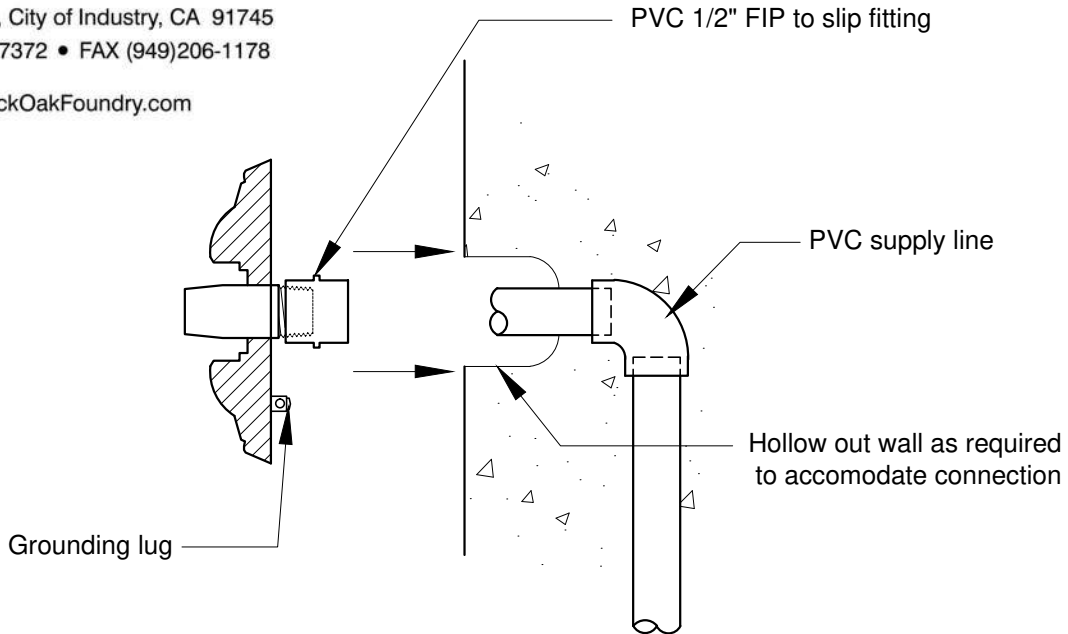

16205 Ward Way, City of Industry, CA 91745  
Phone (949)305-7372 • FAX (949)206-1178

[www.BlackOakFoundry.com](http://www.BlackOakFoundry.com)

**NOTE:**

This drawing is only a guide to be used in planning the placement and layout of the spout. When laying out the final location of the plumbing and mounting studs, use the exact piece that will be installed.