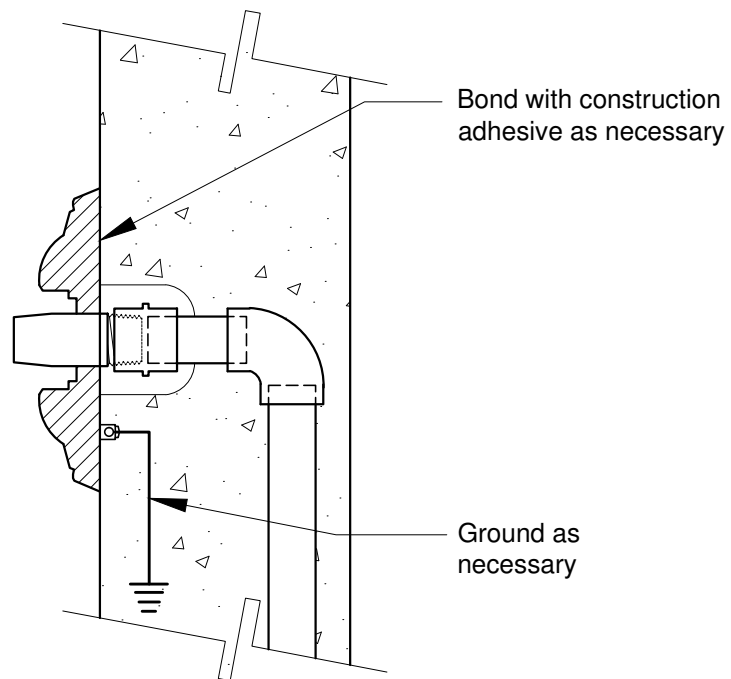

16205 Ward Way, City of Industry, CA 91745  
Phone (949)305-7372 • FAX (949)206-1178

[www.BlackOakFoundry.com](http://www.BlackOakFoundry.com)

**NOTE:**

This drawing is only a guide to be used in planning the placement and layout of the spout. When laying out the final location of the plumbing and mounting studs, use the exact piece that will be installed.