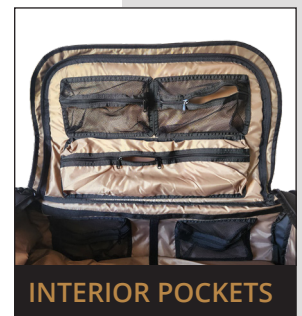

WIDE TRACK GEAR BAG

Dimensions - 30" x 20" x 11"
(6,600 cubic inches)
Weight - 14 lbs

AVAILABLE IN:

Black

INCLUDED FEATURES:

- Wheelable and Hangable
- 500D MILSPEC Cordura Fabric
- 9" Cloth Pull Handle
- 14" Retractable Handle
- Top Opening 12" Access Flap
- Available with 4" Polyurethane HD Wheels / option for Patented 4" Shark Wheels
- 360 Degree Closed Cell Foam Protection
- ABS Frame System
- Tan 420D Packcloth Interior
- Ballistic Back
- YKK #10 Lockable Zippers
- 7 Interior Storage Pockets
- 3-D Aerospace Mesh
- Double Stitched/Bartacked
- One Identification Insert
- Marking ID Window
- TAA or Berry Compliant Options

Part Number: WT-BLK(-TAA)

WHEELABLE

HANGABLE

INTERIOR POCKETS

TOP EASY ACCESS FLAP