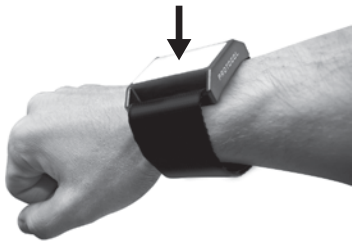

9522-2C_magnetic gripper_2016

Instruction Manual for **Magna-Gripper™** Magnetic Wrist Holder

Read through this entire instruction manual BEFORE using **Magna-Gripper**. We're dedicated to bringing you well-designed products that make living fun and easy. We stand behind all our products and warrant this to be free from defects in workmanship and materials.

For service claims or questions please consult our website ProtocolNY.com.

1. Peel off the protective cover from the magnet.

2. Wrap the magna-gripper around your wrist and use it to hold and pick up loose nails, screws, and more.