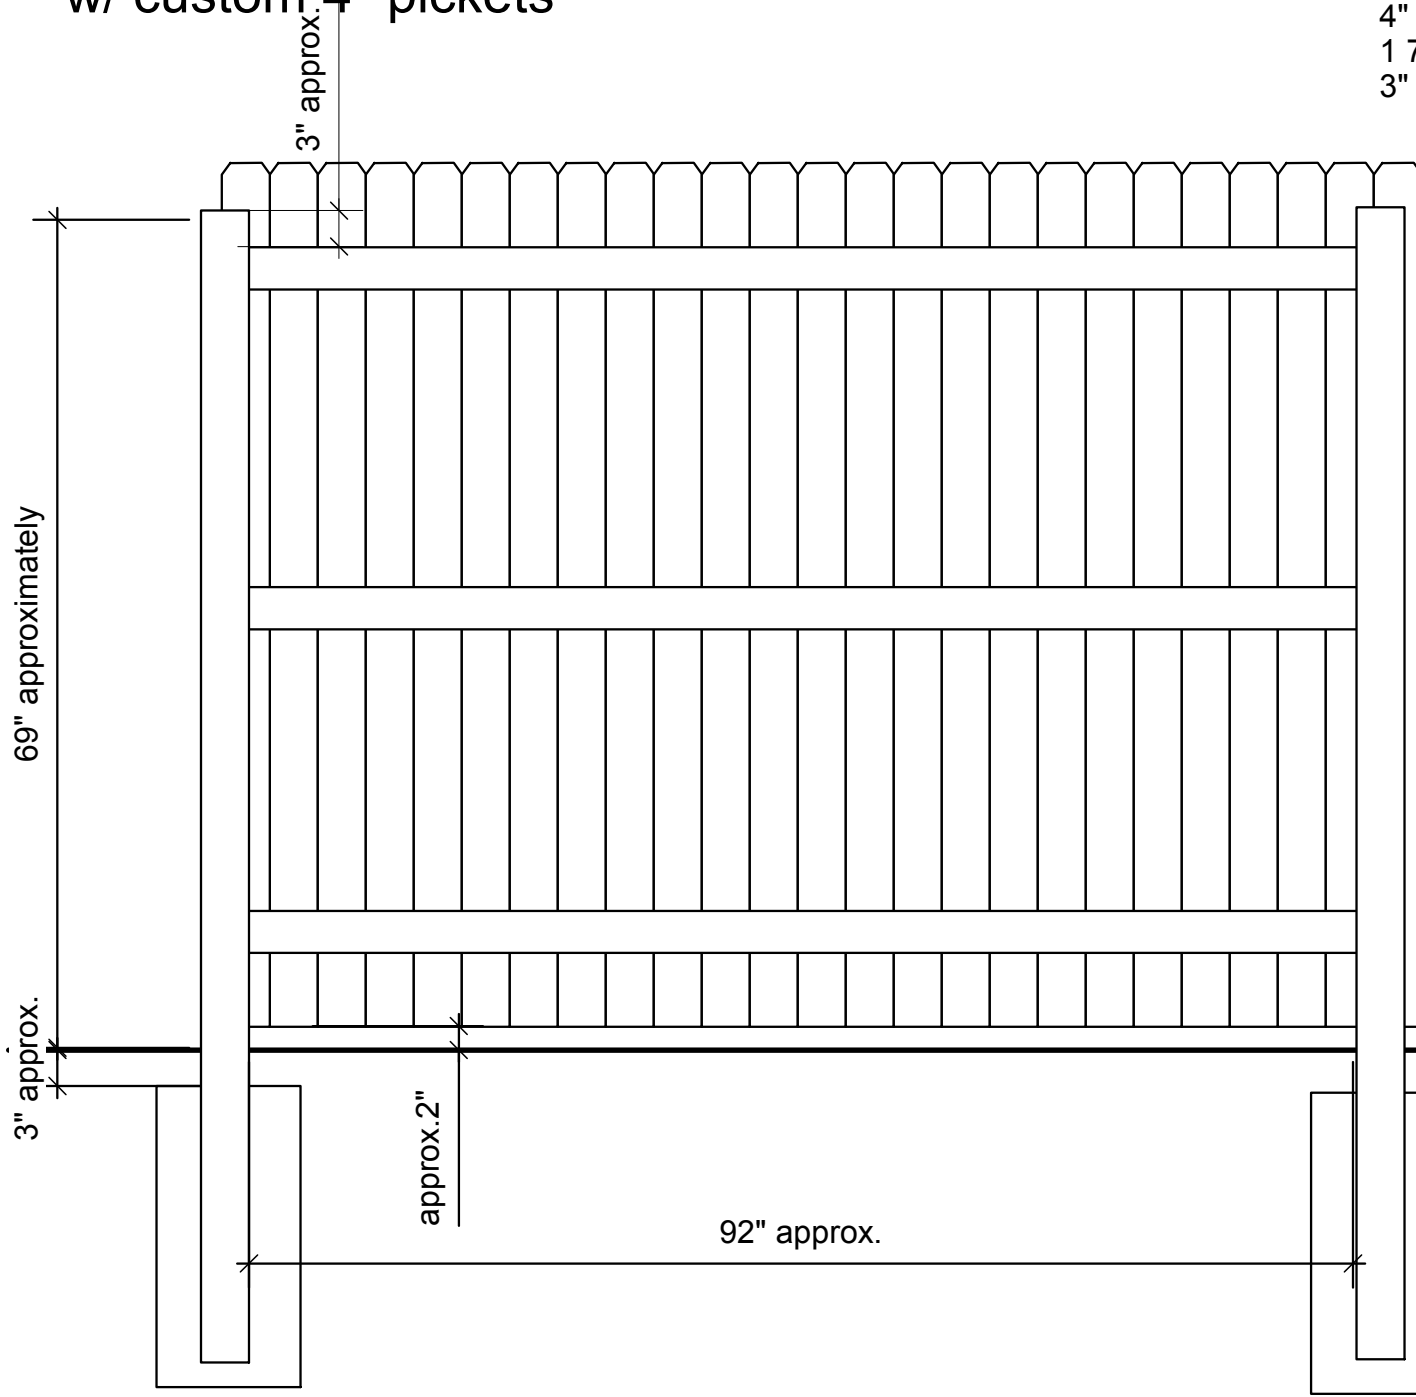

6' solid privacy fence w/ custom 4" pickets

- Materials:
2" x 4" x 8' wood rails
1" x 4" x 6' (4" actual) dog ear pickets
4" x 4" x 96" stained and treated posts
1 7/8" aluminum coated nails @ pickets
3" aluminum coated nails @ rails

- Gaps:
1" approx. @ hinge side of gates
1" approx. @ latch side of gates
2" ($\pm 4"$) approx. @ bottom of fence
May be gaps at pickets when dried.

Posts may develop checks or long vertical cracks through drying.