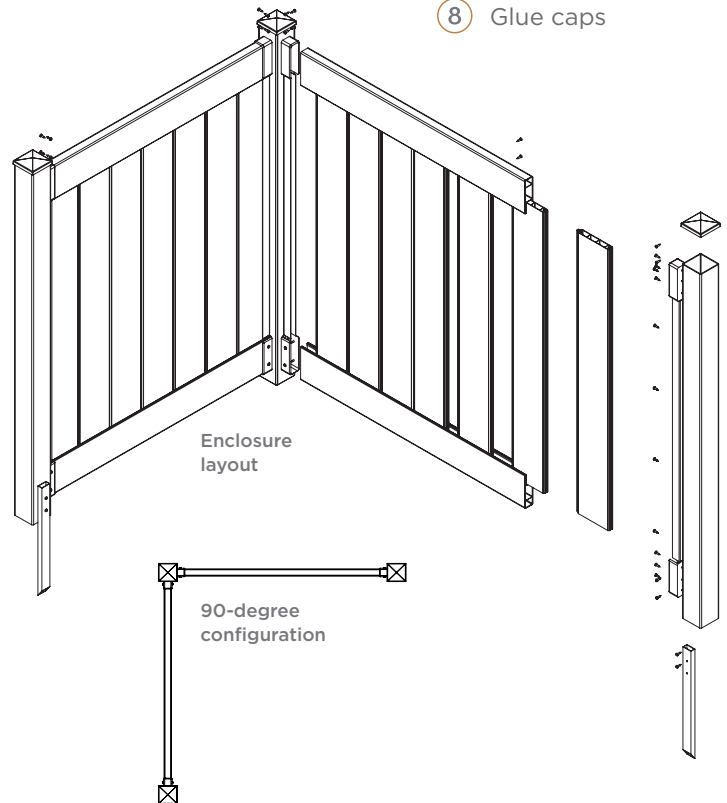

# PRIVACY PANEL ENCLOSURE

**Keep the beauty of your home in full view**  
*and AC units and waste bins out of sight.*

---

The Ply Gem Premium Vinyl Privacy Panel Enclosure adds instant curb appeal to your home by hiding trash containers, air-conditioning units, and other utility boxes. Each kit comes with two privacy panel sections to make a right-angle enclosure or a straight screen. This enclosure is a sturdy solution to camouflage unattractive items in your outdoor space.

## FENCE WITH STYLE FENCE THAT LASTS

- Easy to install
- 4-1/2' x 4' outdoor accent
- Solid for maximum privacy and sturdy for wind resistance
- Built with routed construction that looks great on both sides
- Made with premium weather-resistant vinyl that won't rot, splinter or need painting
- Low maintenance and easy to install with 12" grounding spikes; no digging required
- A noise buffer for air-conditioning units
- A barrier to prevent overgrowth of plants or shrubs from interfering with AC's function
- Water Resistant
- Offered with a Limited Lifetime Transferable Warranty

## Assemble and install in 8 easy steps:

- 1 Attach brackets
- 2 Install vinyl U-channels
- 3 Insert rails into brackets
- 4 Insert pickets
- 5 Attach center post
- 6 Position enclosure & drive grounding spikes
- 7 Attach spikes
- 8 Glue caps

### Kit Includes:

- 3 Post Caps
- 3 Posts (3.5" x 3.5" x 58-1/4")
- 14 Pickets (7/8" x 6" x 46-1/4")
- 4 Rails (1-1/2" x 5-1/2" x 42-1/2")
- 4 U-Channels (7/8" x 42-7/8")
- 8 U-Brackets
- 2 Ground Spikes
- 68 Painted Screws (#10 x 3/4")
- 4 Unpainted Screws (#10 x 1-1/2")