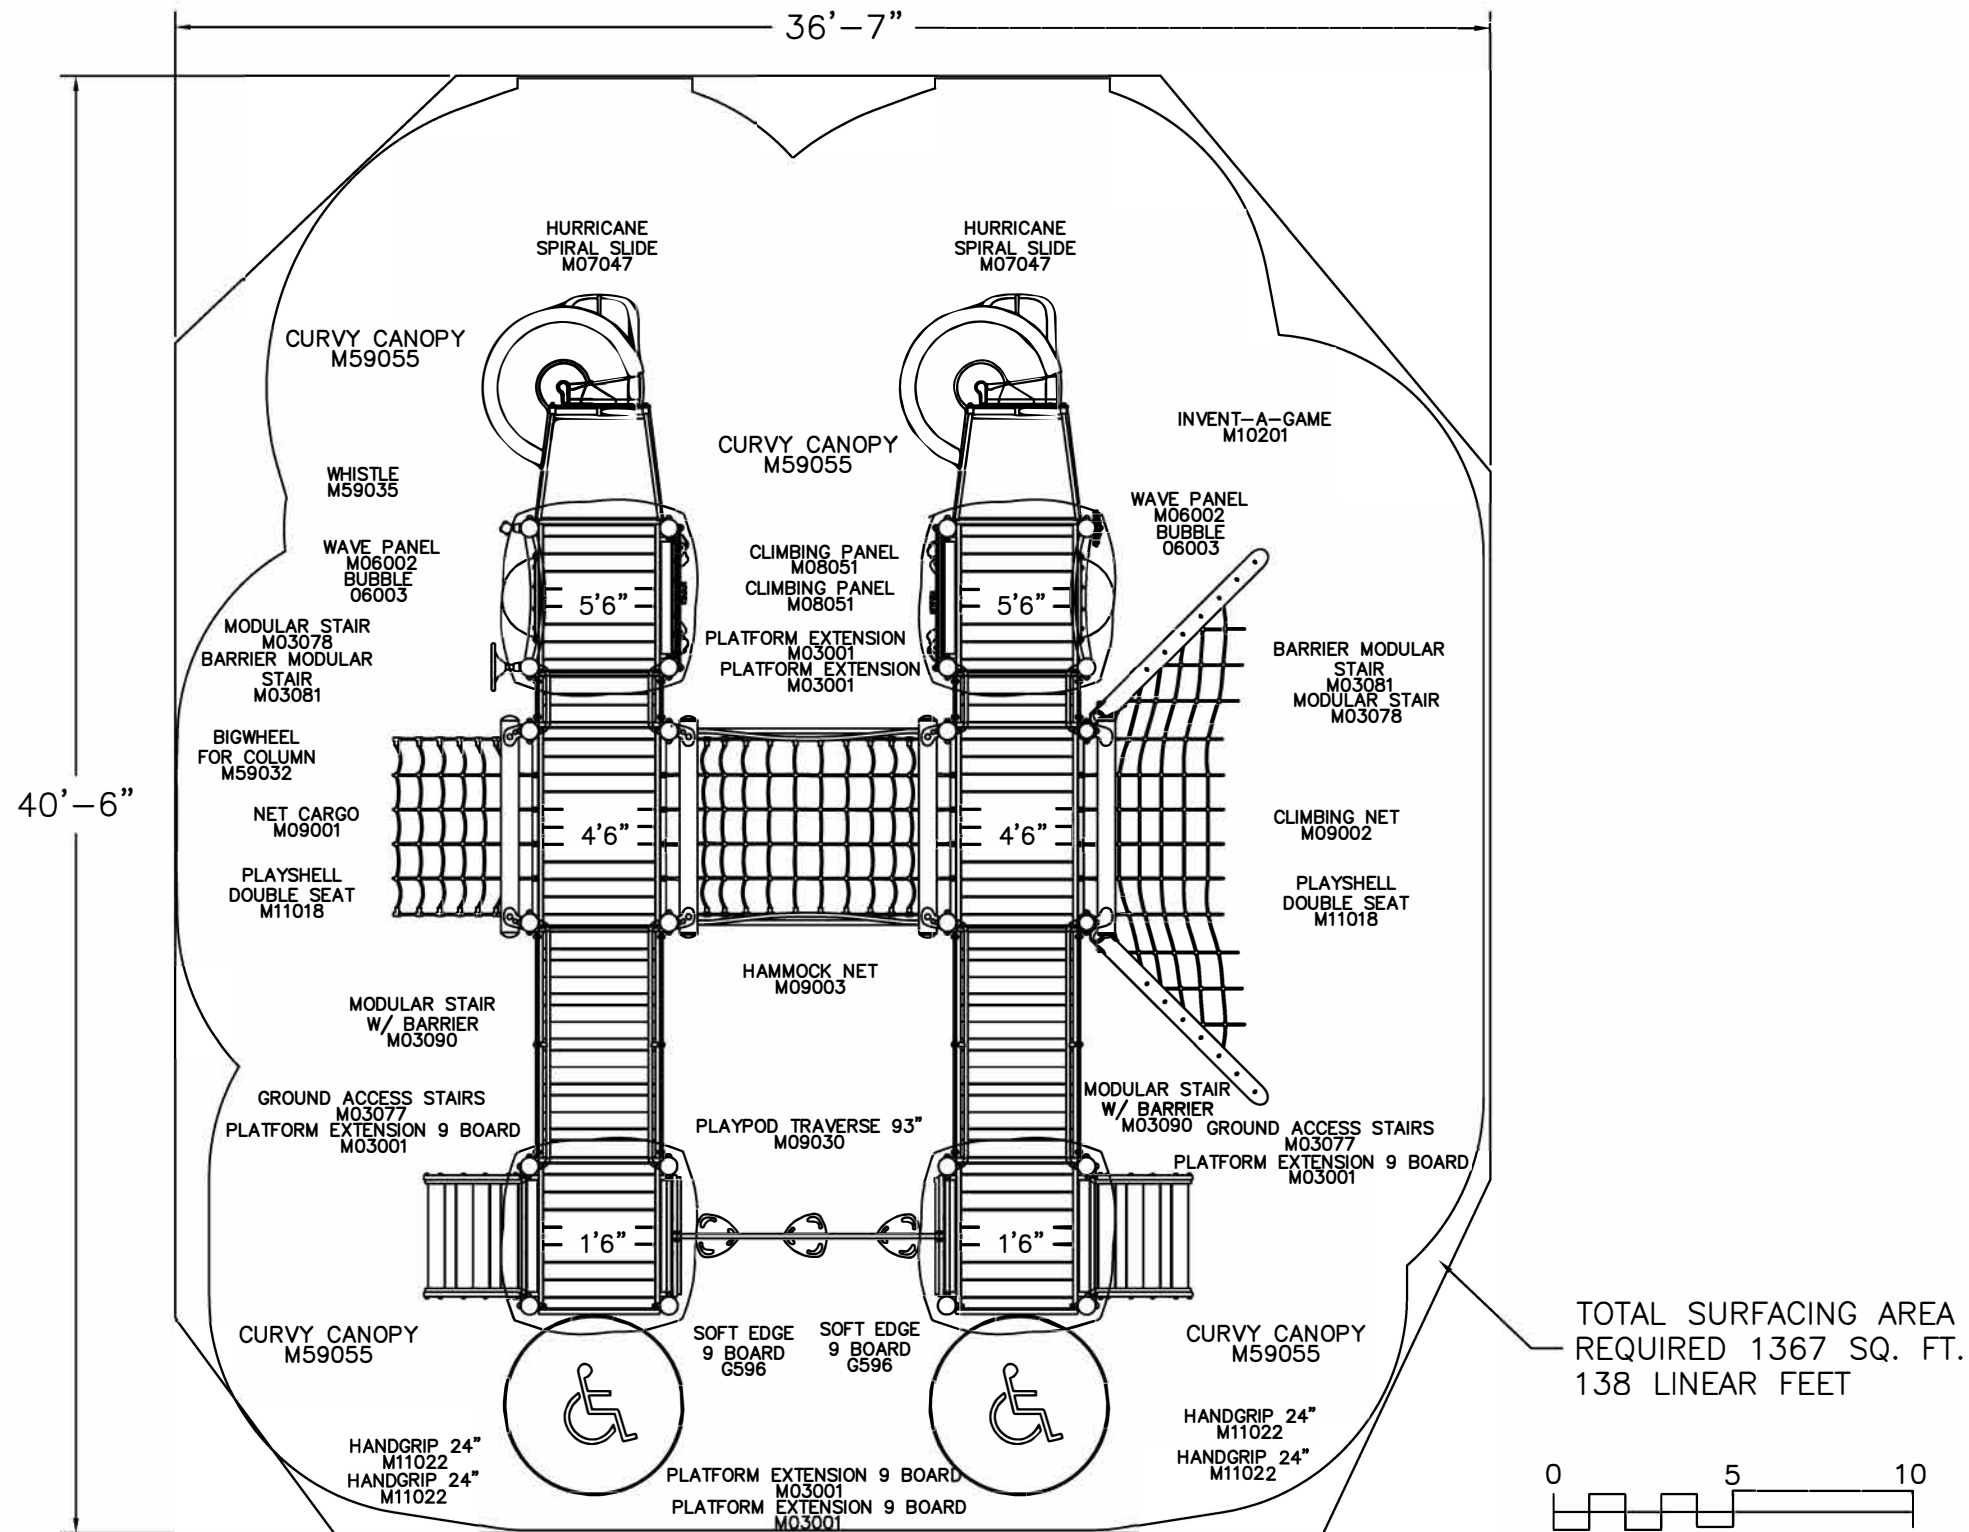

Continuum

This play equipment is recommended for children ages 5-12

Scale: 3/16" = 1'-0"
This drawing can be scaled only when in an 11" x 17" format

Drawn By: Jason Roberts
Date: 07/21/16
Quote Number: MBT223

BigToys

544 Chestnut Street
Chattanooga, TN 37402
866.814.8697 www.bigtoys.com

Total Play Components	15		
Elevated Play Components	10		
Elevated Play Components Accessible by Ramp	0	Req.	0
Elevated Components Accessible by Transfer	10	Req.	5
Accessible Ground Level Components Shown	5	Req.	3
Different Types of Ground Level Components	3	Req.	3

User Capacity
50 - 60
Critical Fall Height
5'-6"

Big Toys

It is the manufacturer's opinion that the structure shown herein complies with current ada standards concerning accessibility if used with proper accessible surfacing and together with other necessary ground level play equipment.
IMPORTANT: Never install play equipment over hard, unresilient surfaces such as asphalt, concrete, or compacted earth. It is the owner's responsibility to ensure the "minimum area required" contains an appropriate amount of resilient material to cushion accidental falls.