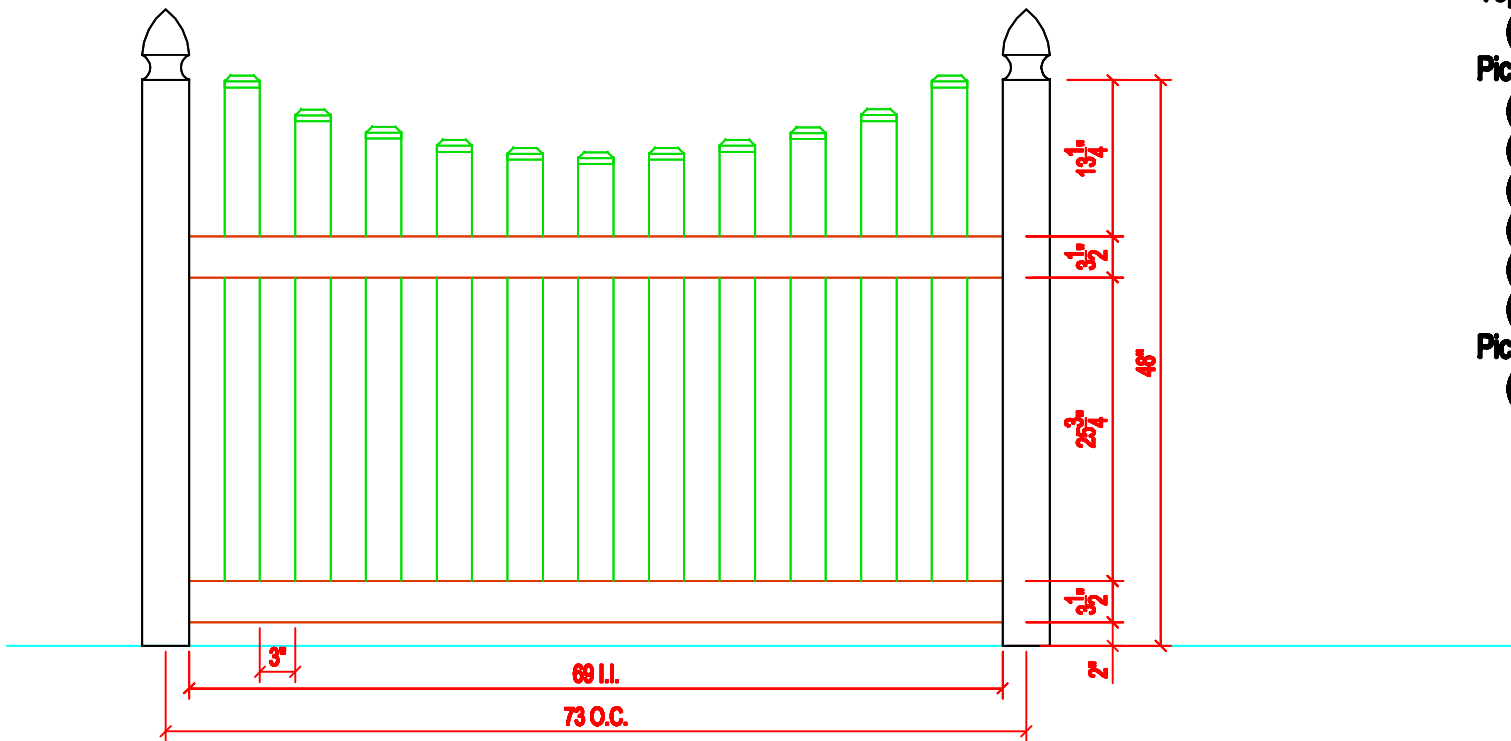

**COLOR: WHITE , TAN
SANDSTONE & KHAKI**

Posts:

(1) 4" x 4" x 72"

(1) 4" X 4" Gothic CAP

Top \ Btm Rail:

(2) 2" x 3 1/2" x 71-3/4"

Pickets:

(2) 7/8" x 3" x 45 7/8"

(2) 7/8" x 3" x 42 1/2"

(2) 7/8" x 3" x 40"

(2) 7/8" x 3" x 38 1/4"

(2) 7/8" x 3" x 37 1/4"

(1) 7/8" x 3" x 36 7/8"

Picket Caps:

(11) 7/8" x 3" Dog Ear

Picket spacing will vary 1/2" +/- based on panel widths. Installation will be full manufacture panels with partial panels on end to complete runs.

AMERICAN FENCE COMPANY

**4' Scallop Picket Fence
3 inch gap**

SIZE	FSCM NO.	DWG NO. K-97	REV
SCALE	REVISION 10-31-09		SHEET