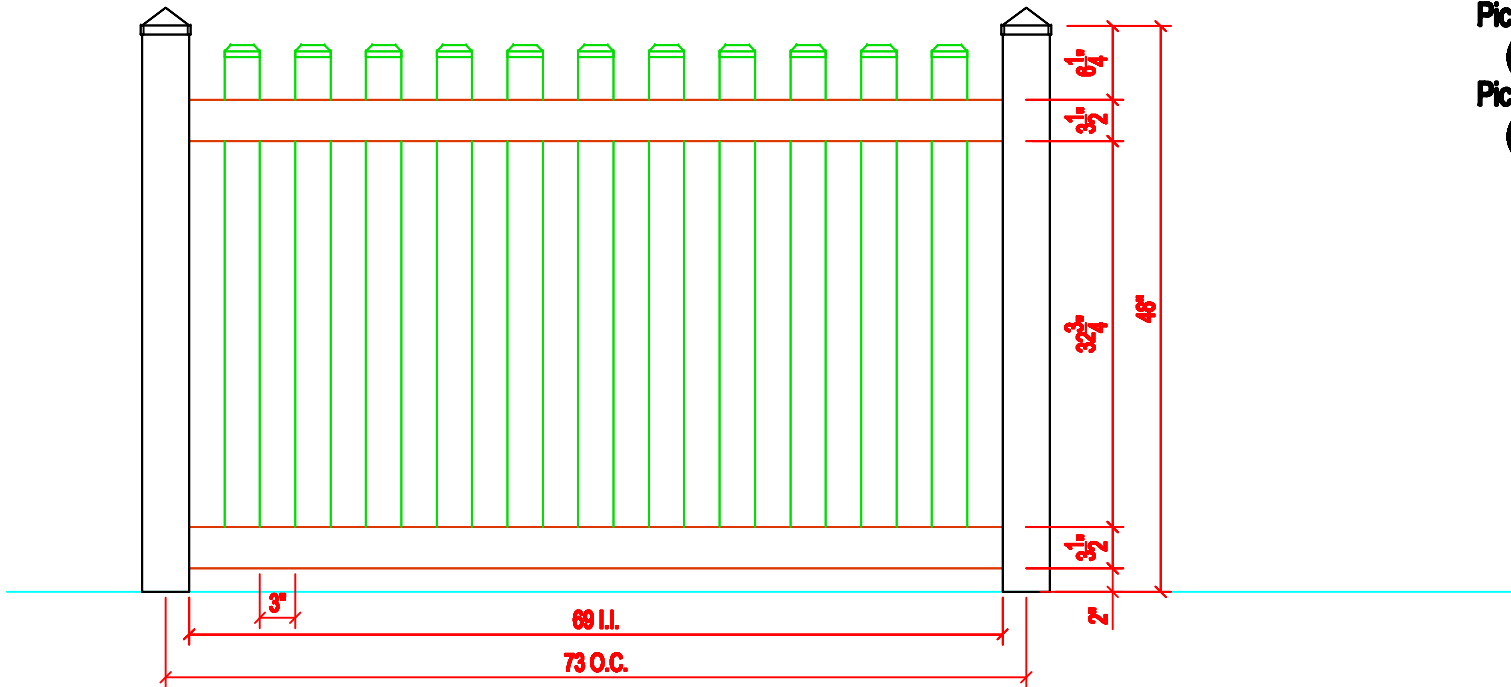

**COLOR: WHITE , TAN
SANDSTONE & KHAKI**

Posts:

(1) 4" x 4" x 72"

(1) 4" X 4" Pyramid CAP

Top \ Btm Rail:

(2) 2" x 3 1/2" x 71-3/4"

Pickets:

(11) 7/8" x 3" x 43 7/8"

Picket Caps:

(11) 7/8" x 3" Dog Ear

Picket spacing will vary 1/2" +/- based on panel widths. Installation will be full manufacture panels with partial panels on end to complete runs.

AMERICAN FENCE COMPANY

**4' Picket Fence
3 inch gap**

SIZE	FSCM NO.	DWG NO. K-15	REV
SCALE	REVISION 10-31-09		SHEET