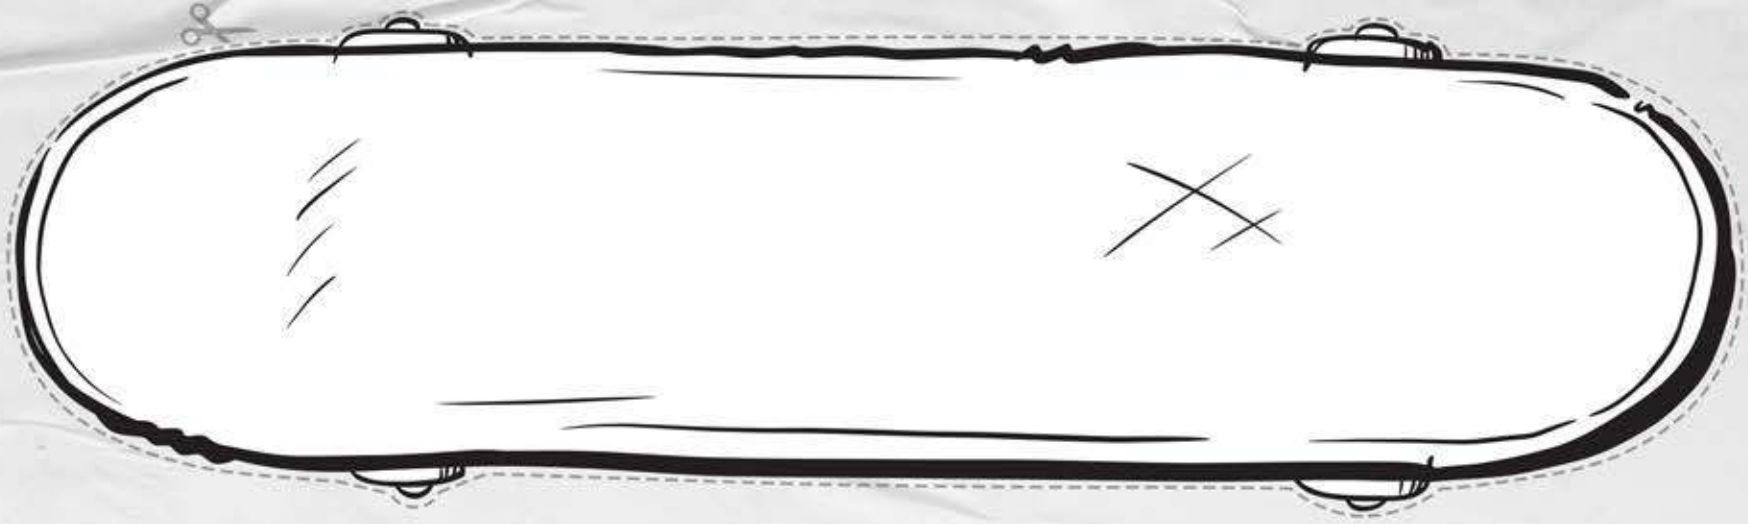

# SK 8R TURTLE!

KICK IT IN STYLE!  
COLOR IN AND DECORATE THIS  
TRICKED-OUT TURTLES SKATEBOARD.  
WITH HELP FROM AN ADULT, CUT OUT THE  
DECALS AND GLUE THEM TO YOUR DESIGN.

Caution: Use scissors with adult supervision and always keep blades away from fingers and body. Cut pieces may have functional sharp edges so handle with care.