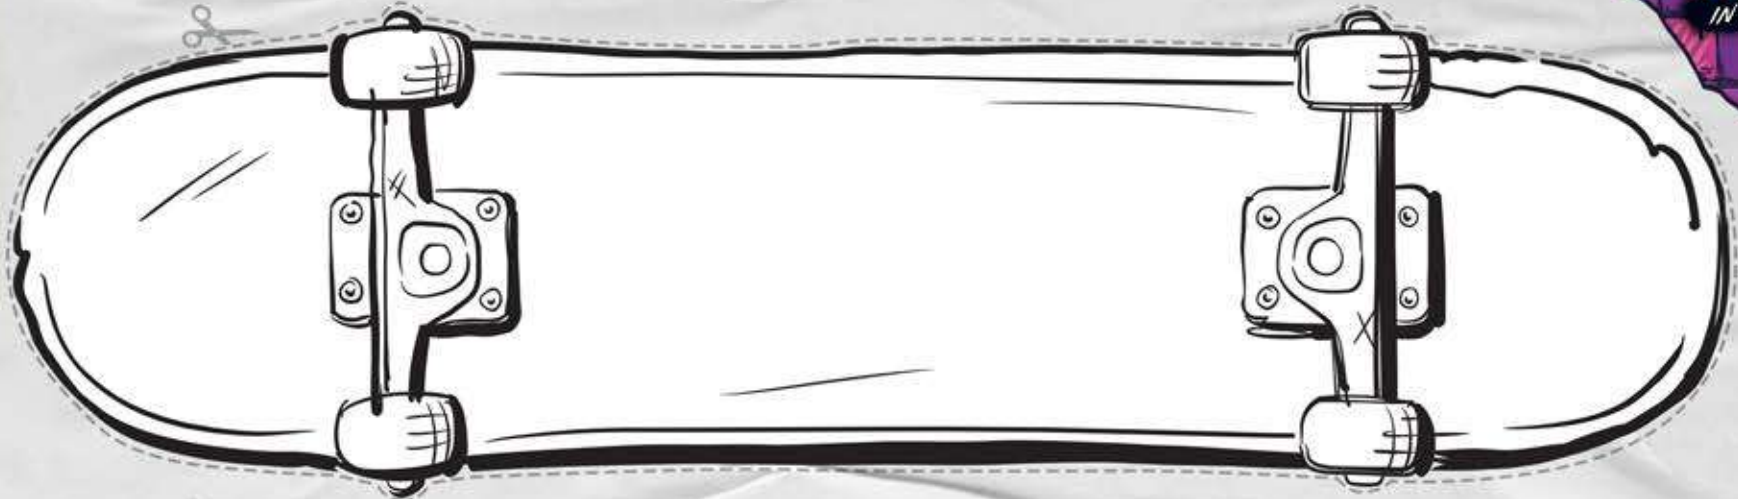

# SK 8R TURTLE!

KICK IT IN STYLE!  
COLOR IN AND DECORATE THIS  
TRICKED-OUT TURTLES SKATEBOARD.  
WITH HELP FROM AN ADULT, CUT OUT THE  
DECALS AND GLUE THEM TO YOUR DESIGN.

Caution: Use scissors with adult supervision and always keep blades away from fingers and body. Cut pieces may have functional sharp edges so handle with care.