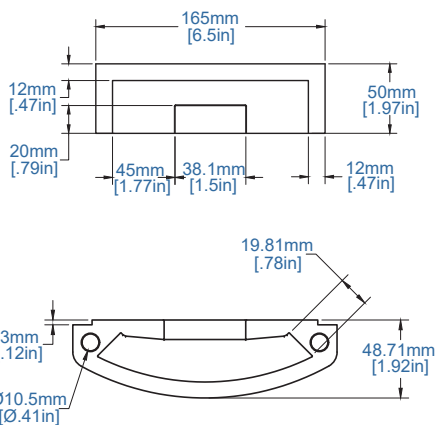

Project Information

Model Type: _____
Project Name: _____
Location: _____

SLS-GLC15 In-Wall Plaster Linear Lighting Cove Channel Double LED

This trimless, seamless & paintable cove channel light is built to streamline device integration into walls, ensuring a visually clean aesthetic highlighted by on-trend minimalism.

SLS-GLC15

Available in 3 ft. Lengths

Gypsum Linear Cove Accessories

SLS-GLC15-EC End Cap

SLS-GLC15-CR Corner

SLS-GLC15-CW Ceiling to Wall