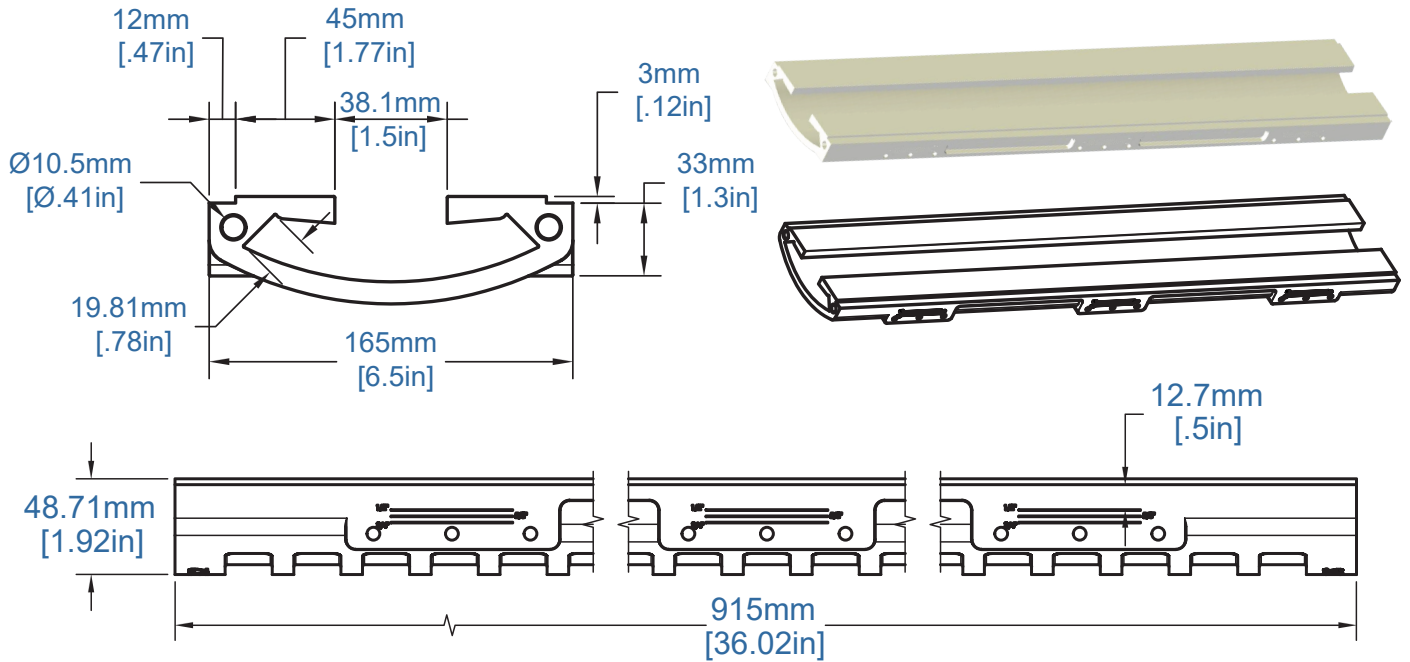

Key Features:

- Trimless and seamless recessed integration
- Mounting hardware included
- Paintable level five plaster finish
- Brackets adjust to 3/4", 5/8" and 1/2" drywall
- Compatible with bright white, warm white, RGB (sold separately)
- Eco-friendly green materials
- Hidden light source
- New construction & retrofit
- Double LED tape
- Flexibility for increased lumens requirements
- Flexibility in dynamic white combination
- Built-in curves to hide the LED strip
- Flexibility in the color-changing application by having the ability to use two different sources of light
- Channel can accommodate the dealer's preferred brand of choice (LED tape not included)
- Clean light reflectance throughout the space
- Fixtures can be used with all Smart House Systems such as Lutron, Vantage, Control4, Crestron, and others
- Lens free installation
- Pill & stick tape application
- Available in 3 ft length
- Cuttable to size

GYPHUM LINEAR COVE ACCESSORIES

SLS-GLC15-EC End Cap	SLS-GLC15-CR Corner	SLS-GLC15-CW Ceiling to Wall
		

Project Information

Model Type: _____
 Project Name: _____
 Location: _____

SLS-GLC15 In-Wall Plaster Linear Lighting Cove Channel Double LED

This trimless, seamless & paintable cove channel light is built to streamline device integration into walls, ensuring a visually clean aesthetic highlighted by on-trend minimalism.

SLS-GLC15

Available in 3 ft. Lengths