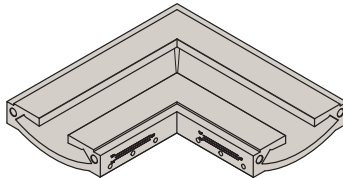

Key Features:

- Trimless and seamless recessed integration
- Mounting hardware included
- Paintable level five plaster finish
- Brackets adjust to 3/4", 5/8" and 1/2" drywall
- Compatible with bright white, warm white, RGB (sold separately)
- Eco-friendly green materials
- Hidden light source
- New construction & retrofit
- Double LED tape
- Flexibility for increased lumens requirements
- Flexibility in dynamic white combination
- Built-in curves to hide the LED strip
- Flexibility in the color-changing application by having the ability to use two different sources of light
- Channel can accommodate the dealer's preferred brand of choice (LED tape not included)
- Clean light reflectance throughout the space
- Fixtures can be used with all Smart House Systems such as Lutron, Vantage, Control4, Crestron, and others
- Lens free installation
- Pill & stick tape application
- Available in 3 ft length
- Cuttable to size

GYPHUM LINEAR COVE ACCESSORIES

SLS-GLC15-EC End Cap	SLS-GLC15-CR Corner	SLS-GLC15-CW Ceiling to Wall
		

Project Information

Model Type: _____
 Project Name: _____
 Location: _____

SLS-GLC15 In-Wall Plaster Linear Lighting Cove Channel Double LED

This trimless, seamless & paintable cove channel light is built to streamline device integration into walls, ensuring a visually clean aesthetic highlighted by on-trend minimalism.

SLS-GLC15

Available in 3 ft. Lengths

Gypsum Linear Cove Accessories

SLS-GLC15-EC End Cap

SLS-GLC15-CR Corner

SLS-GLC15-CW Ceiling to Wall