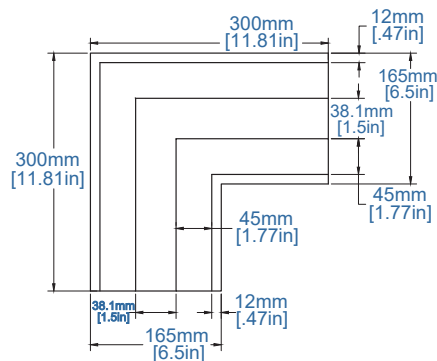

SLS-GLC15-CR Corner