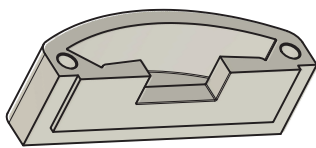

IN-WALL PLASTER LINEAR LIGHTING COVE CHANNEL DOUBLE LED

Gypsum Lighting Cove Channel was designed as an all-flushed mount application. Built in curves hide the LED strips, giving a clean light reflectance throughout the space.

GYPHUM LINEAR COVE ACCESSORIES

SLS-GLC15-EC End Cap	SLS-GLC15-CR Corner	SLS-GLC15-CW Ceiling to Wall
		

Project Information

Model Type: _____
 Project Name: _____
 Location: _____

SLS-GLC15 In-Wall Plaster Linear Lighting Cove Channel Double LED

This trimless, seamless & paintable cove channel light is built to streamline device integration into walls, ensuring a visually clean aesthetic highlighted by on-trend minimalism.

SLS-GLC15

Available in 3 ft. Lengths

Gypsum Linear Cove Accessories

SLS-GLC15-EC End Cap

SLS-GLC15-CR Corner

SLS-GLC15-CW Ceiling to Wall