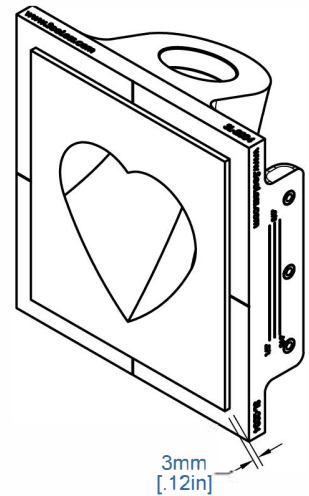

Project Information

Model Type: _____
 Project Name: _____
 Location: _____

SL-2004

RECTANGULAR GYPSUM STEP LIGHT

Affordable, trimless, seamless & paintable step/wall lights.

SL-2004

Key Features

- Sharp Architectural style corners
- Seamless recessed integration
- Brackets adjust to 3/4", 5/8" and 1/2" drywall
- Weight: TBD
- Mounting hardware included
- Compatible with 35 mm, 1-2-Watt 24 V LED
- Opening: 3.33" wide
- Paintable level five plaster finish
- light bulbs (sold separately)