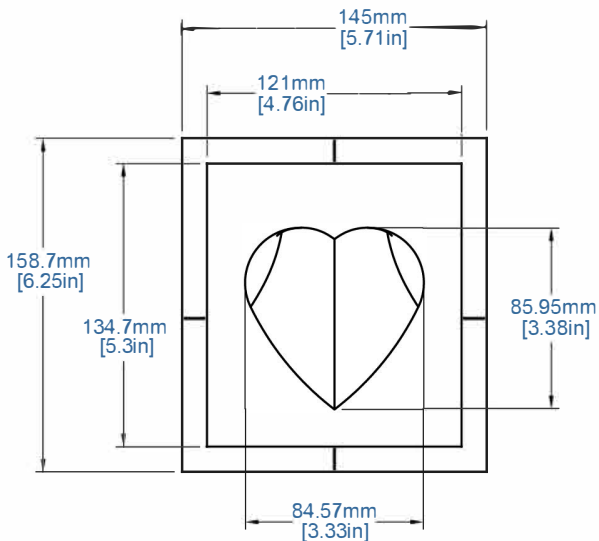

Project Information

Model Type: _____
 Project Name: _____
 Location: _____

SL-2004

RECTANGULAR GYPSUM STEP LIGHT

Affordable, trimless, seamless & paintable step/wall lights.

SL-2004

Key Features

- Sharp Architectural style corners
- Seamless recessed integration
- Brackets adjust to 3/4", 5/8" and 1/2" drywall
- Weight: TBD
- Mounting hardware included
- Compatible with 35 mm, 1-2-Watt 24 V LED
- Opening: 3.33" wide
- Paintable level five plaster finish
- light bulbs (sold separately)