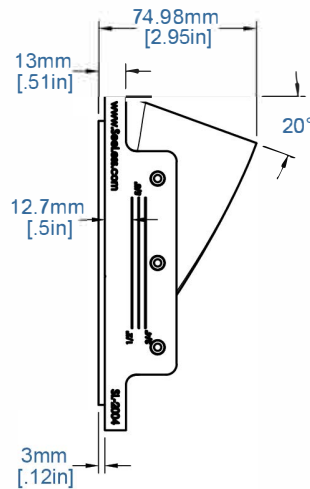

Project Information

Model Type: _____
 Project Name: _____
 Location: _____

SL-2004

RECTANGULAR GYPSUM STEP LIGHT

Affordable, trimless, seamless & paintable step/wall lights.

SL-2004

Key Features

- Sharp Architectural style corners
- Seamless recessed integration
- Brackets adjust to 3/4", 5/8" and 1/2" drywall
- Weight: TBD
- Mounting hardware included
- Compatible with 35 mm, 1-2-Watt 24 V LED
- Opening: 3.33" wide
- Paintable level five plaster finish
- light bulbs (sold separately)