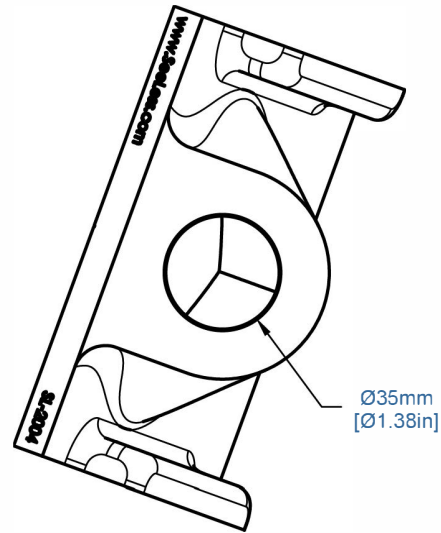

Project Information

Model Type: _____
 Project Name: _____
 Location: _____

SL-2004

RECTANGULAR GYPSUM STEP LIGHT

Affordable, trimless, seamless & paintable step/wall lights.

SL-2004

Key Features

- Sharp Architectural style corners
- Seamless recessed integration
- Brackets adjust to 3/4", 5/8" and 1/2" drywall
- Weight: TBD
- Mounting hardware included
- Compatible with 35 mm, 1-2-Watt 24 V LED
- Opening: 3.33" wide
- Paintable level five plaster finish
- light bulbs (sold separately)