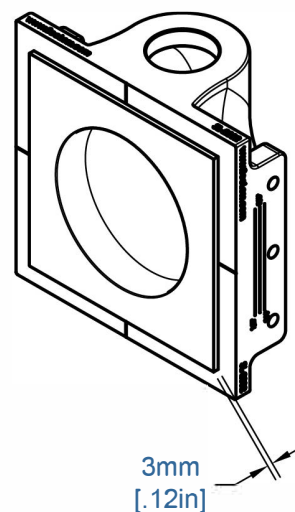

Affordable, trimless, seamless & paintable step/wall lights.

SL-2002

Key Features

- Sharp Architectural style corners
- Seamless recessed integration
- Brackets adjust to 3/4", 5/8" and 1/2" drywall
- Weight: TBD
- Mounting hardware included
- Compatible with 35 mm, 1-2-Watt 24 V LED
- Opening: 3.46" wide
- Paintable level five plaster finish
- lightbulbs (sold separately)