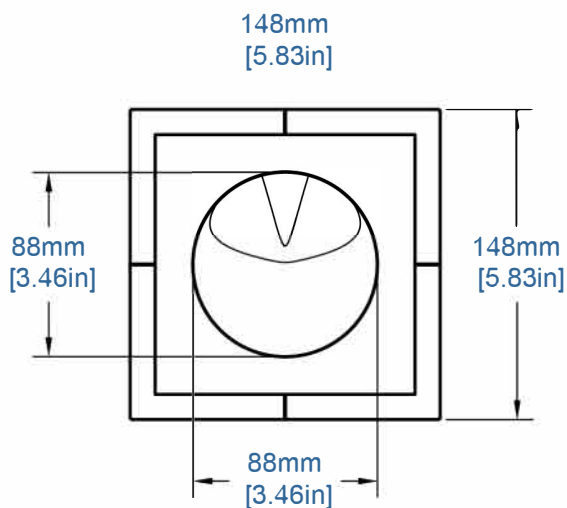

Affordable, trimless, seamless & paintable step/wall lights.

SL-2002

Key Features

- Sharp Architectural style corners
- Seamless recessed integration
- Brackets adjust to 3/4", 5/8" and 1/2" drywall
- Weight: TBD
- Mounting hardware included
- Compatible with 35 mm, 1-2-Watt 24 V LED
- Opening: 3.46" wide
- Paintable level five plaster finish
- lightbulbs (sold separately)