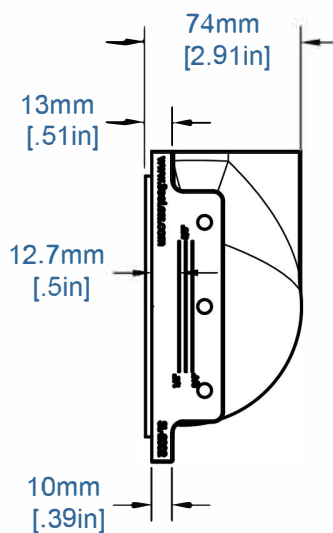

Affordable, trimless, seamless & paintable step/wall lights.

SL-2002

Key Features

- Sharp Architectural style corners
- Seamless recessed integration
- Brackets adjust to 3/4", 5/8" and 1/2" drywall
- Weight: TBD
- Mounting hardware included
- Compatible with 35 mm, 1-2-Watt 24 V LED
- Opening: 3.46" wide
- Paintable level five plaster finish
- lightbulbs (sold separately)