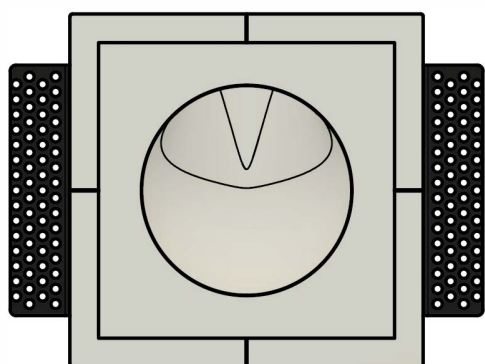

SEELESSTM

SOLUTIONS

Project Information

Model Type: _____

Project Name: _____

Location: _____

SL-2002

RECTANGULAR GYPSUM STEP LIGHT

Affordable, trimless, seamless & paintable step/wall lights.

SL-2002

Key Features

- Sharp Architectural style corners
- Seamless recessed integration
- Brackets adjust to 3/4", 5/8" and 1/2" drywall
- Weight: TBD
- Mounting hardware included
- Compatible with 35 mm, 1-2-Watt 24 V LED
- Opening: 3.46" wide
- Paintable level five plaster finish
- lightbulbs (sold separately)