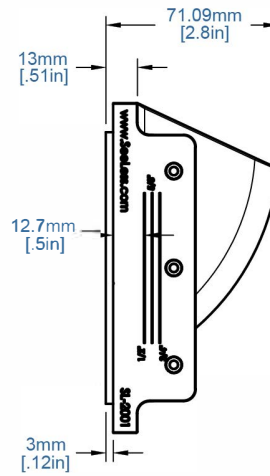

Key Features

- Sharp Architectural style corners
- Weight: TBD
- Opening: 2.5" wide
- Seamless recessed integration
- Mounting hardware included
- Paintable level five plaster finish
- Brackets adjust to 3/4", 5/8" and 1/2" drywall
- Compatible with 35 mm, 1-2-Watt 24V LED lightbulbs (sold separately)