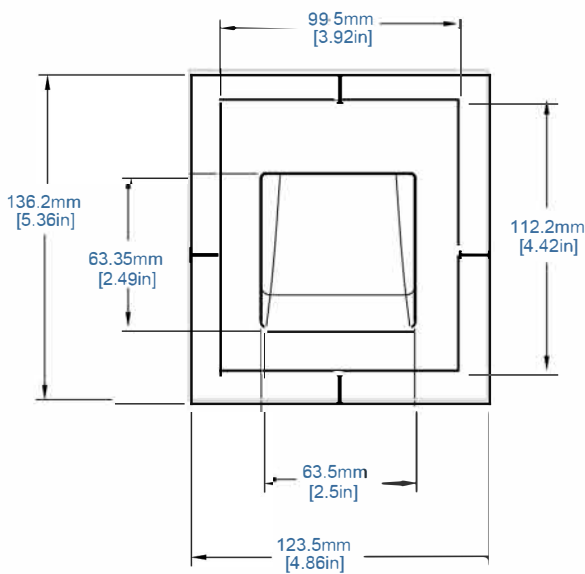

Key Features

- Sharp Architectural style corners
- Weight: TBD
- Opening: 2.5" wide
- Seamless recessed integration
- Mounting hardware included
- Paintable level five plaster finish
- Brackets adjust to 3/4", 5/8" and 1/2" drywall
- Compatible with 35 mm, 1-2-Watt 24V LED lightbulbs (sold separately)