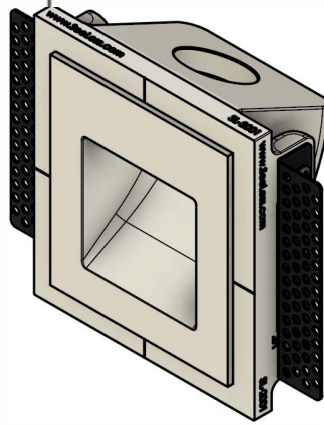

SEELESSTM

SOLUTIONS

Project Information

Model Type: _____
 Project Name: _____
 Location: _____

SL-2001

SQUARE GYPSUM STEP LIGHT

Affordable, trimless, seamless & paintable step/wall lights.

SL-2001

Key Features

- Sharp Architectural style corners
- Weight: TBD
- Opening: 2.5" wide
- Seamless recessed integration
- Mounting hardware included
- Paintable level five plaster finish
- Brackets adjust to 3/4", 5/8" and 1/2" drywall
- Compatible with 35 mm, 1-2-Watt 24V LED lightbulbs (sold separately)