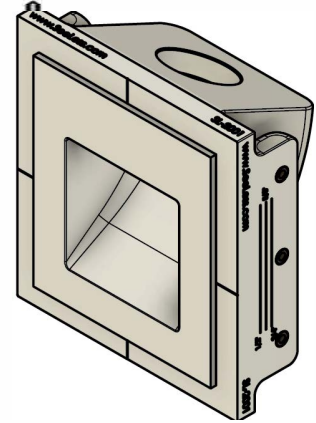

SEELESSTM

SOLUTIONS

Project Information

Model Type: _____
 Project Name: _____
 Location: _____

SL-2001

SQUARE GYPSUM STEP LIGHT

Affordable, trimless, seamless & paintable step/wall lights.

SL-2001

Key Features

- Sharp Architectural style corners
- Weight: TBD
- Opening: 2.5" wide
- Seamless recessed integration
- Mounting hardware included
- Paintable level five plaster finish
- Brackets adjust to 3/4", 5/8" and 1/2" drywall
- Compatible with 35 mm, 1-2-Watt 24V LED lightbulbs (sold separately)