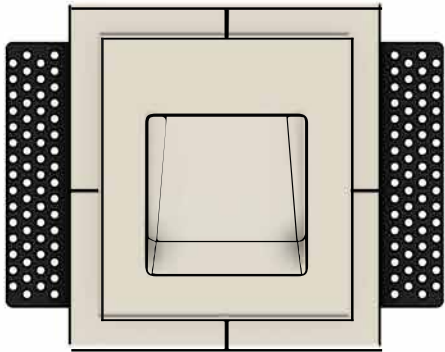

SEELESSTM

SOLUTIONS

Project Information

Model Type: _____
 Project Name: _____
 Location: _____

SL-2001

SQUARE GYPSUM STEP LIGHT

Affordable, trimless, seamless & paintable step/wall lights.

SL-2001

Key Features

- Sharp Architectural style corners
- Weight: TBD
- Opening: 2.5" wide
- Seamless recessed integration
- Mounting hardware included
- Paintable level five plaster finish
- Brackets adjust to 3/4", 5/8" and 1/2" drywall
- Compatible with 35 mm, 1-2-Watt 24V LED lightbulbs (sold separately)