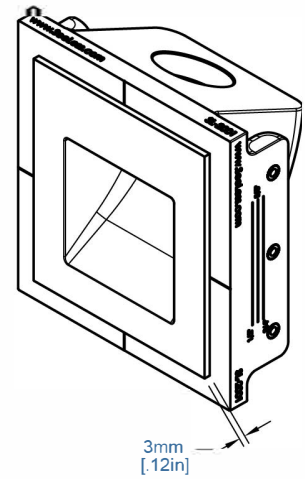

Key Features

- Sharp Architectural style corners
- Weight: TBD
- Opening: 2.5" wide
- Seamless recessed integration
- Mounting hardware included
- Paintable level five plaster finish
- Brackets adjust to 3/4", 5/8" and 1/2" drywall
- Compatible with 35 mm, 1-2-Watt 24V LED lightbulbs (sold separately)