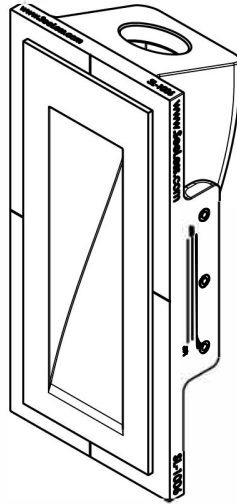

SEELESSTM SOLUTIONS

Project Information

Model Type: _____
 Project Name: _____
 Location: _____

SL-1006/1009

RECTANGULAR GYPSUM STEP LIGHT

Affordable, trimless, seamless & paintable step/wall lights.

SL-1006

SL-1009

Key Features

- Sharp Architectural style corners
- Seamless recessed integration
- Brackets adjust to 3/4", 5/8" and 1/2" drywall
- Weight: TBD
- Mounting hardware included
- Compatible with 35 mm, 1-2-Watt 24 V LED
- Opening: 2.01" wide
- Paintable level five plaster finish
- light bulbs (sold separately)