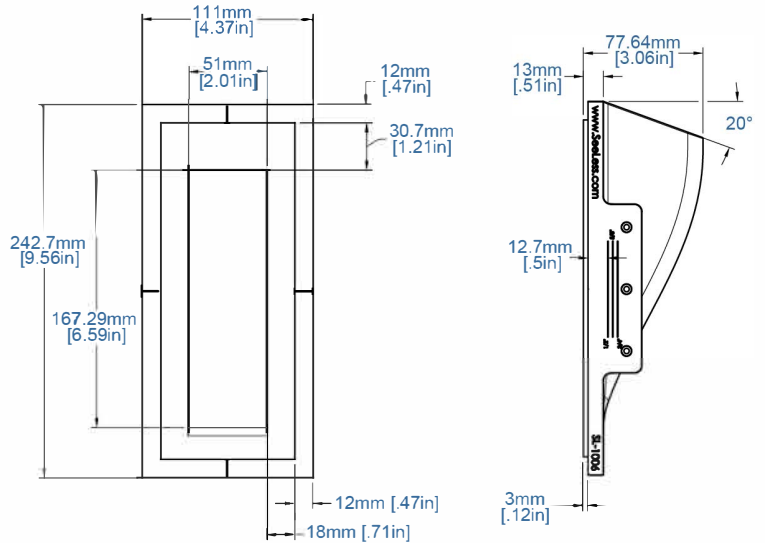

SEELESSTM SOLUTIONS

Project Information

Model Type: _____
 Project Name: _____
 Location: _____

SL-1006/1009

RECTANGULAR GYPSUM STEP LIGHT

Affordable, trimless, seamless & paintable step/wall lights.

SL-1006

SL-1009

Key Features

- Sharp Architectural style corners
- Seamless recessed integration
- Brackets adjust to 3/4", 5/8" and 1/2" drywall
- Weight: TBD
- Mounting hardware included
- Compatible with 35 mm, 1-2-Watt 24 V LED
- Opening: 2.01" wide
- Paintable level five plaster finish
- light bulbs (sold separately)