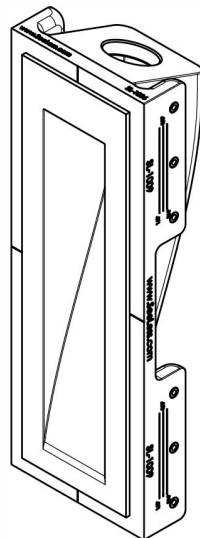

SEELESSTM SOLUTIONS

Project Information

Model Type: _____
 Project Name: _____
 Location: _____

SL-1006/1009

RECTANGULAR GYPSUM STEP LIGHT

Affordable, trimless, seamless & paintable step/wall lights.

SL-1006

SL-1009

Key Features

- Sharp Architectural style corners
- Seamless recessed integration
- Brackets adjust to 3/4", 5/8" and 1/2" drywall
- Weight: TBD
- Mounting hardware included
- Compatible with 35 mm, 1-2-Watt 24 V LED
- Opening: 2.01" wide
- Paintable level five plaster finish
- light bulbs (sold separately)