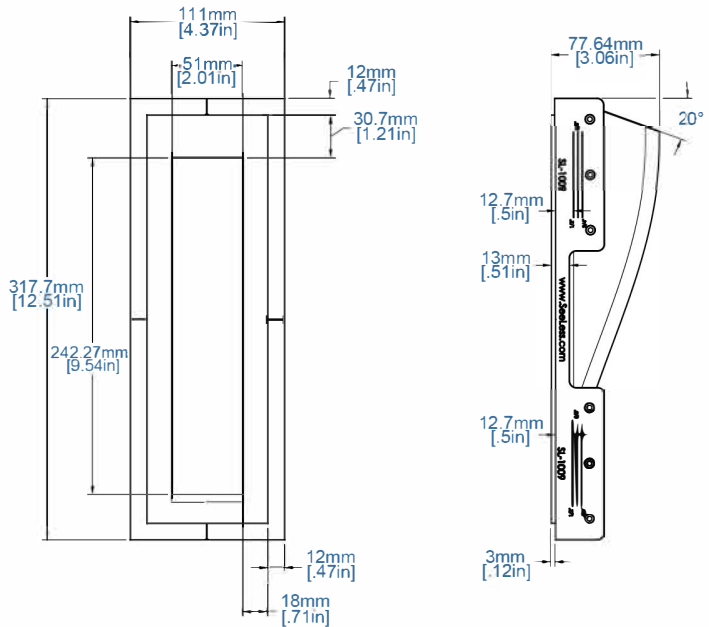

SEELESSTM SOLUTIONS

Project Information

Model Type: _____
 Project Name: _____
 Location: _____

SL-1006/1009

RECTANGULAR GYPSUM STEP LIGHT

Affordable, trimless, seamless & paintable step/wall lights.

SL-1006

SL-1009

Key Features

- Sharp Architectural style corners
- Seamless recessed integration
- Brackets adjust to 3/4", 5/8" and 1/2" drywall
- Weight: TBD
- Mounting hardware included
- Compatible with 35 mm, 1-2-Watt 24 V LED
- Opening: 2.01" wide
- Paintable level five plaster finish
- light bulbs (sold separately)