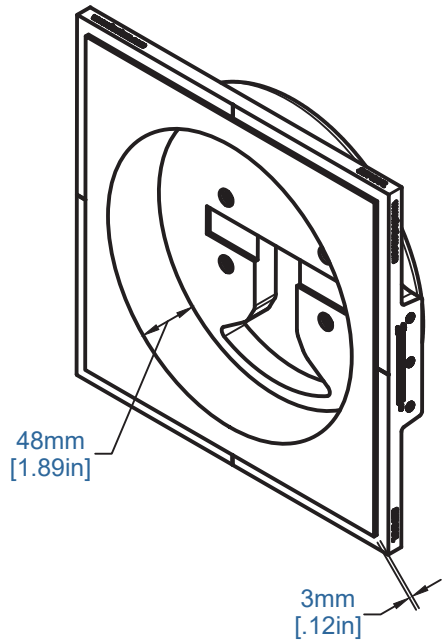

Project Information

Model Type: _____
 Project Name: _____
 Location: _____

ACCESS POINT LARGE ROUND

This larger round platform was designed around Araknis round wireless access point's measurements. Our wireless platforms have an elite design that provides a truly unparalleled wireless experience. You can keep the extensive coverage range while providing uninterrupted flow between walls and ceilings for a perfectly clean home/office.

SLW-RAPL-500

Key Features

- Reveal: 1/2" around Araknis WAP
- Intended for new construction and remodels
- Seamless and trimless design
- Made with gypsum and other environmentally & Wi-Fi friendly materials
- Flexible design for easy installation in areas sized four inches or less
- Fits within standard 2 x 4 stud wall