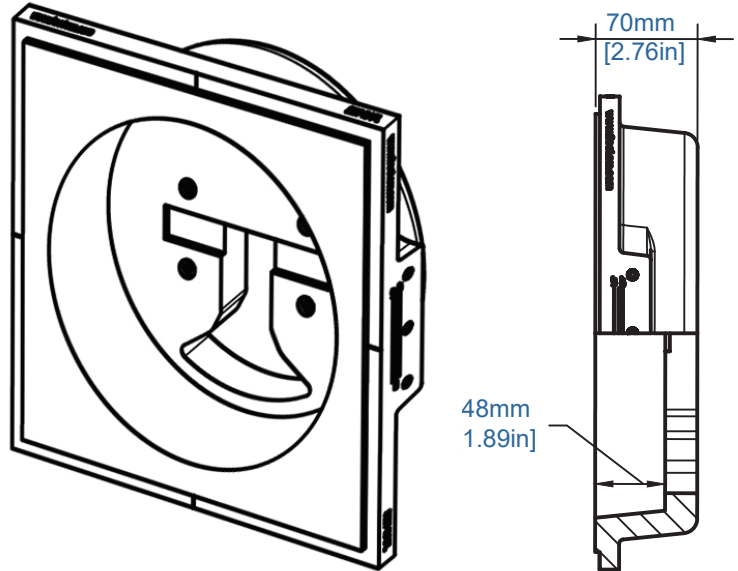

Project Information

Model Type: _____
 Project Name: _____
 Location: _____

ACCESS POINT LARGE ROUND

This larger round platform was designed around Araknis round wireless access point's measurements. Our wireless platforms have an elite design that provides a truly unparalleled wireless experience. You can keep the extensive coverage range while providing uninterrupted flow between walls and ceilings for a perfectly clean home/office.

SLW-RAPL-500

Key Features

- Reveal: 1/2" around Araknis WAP
- Intended for new construction and remodels
- Seamless and trimless design
- Made with gypsum and other environmentally & Wi-Fi friendly materials
- Flexible design for easy installation in areas sized four inches or less
- Fits within standard 2 x 4 stud wall