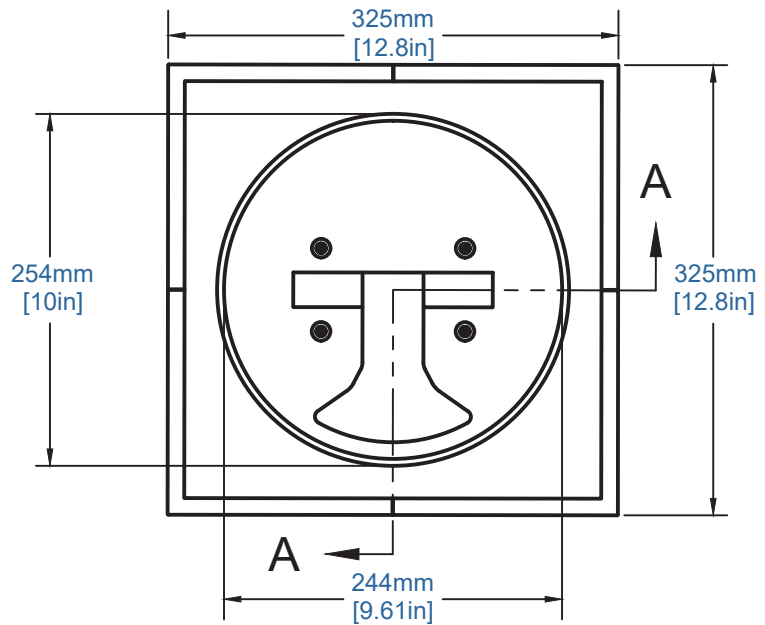

Project Information

Model Type: _____
 Project Name: _____
 Location: _____

ACCESS POINT LARGE ROUND

This larger round platform was designed around Araknis round wireless access point's measurements. Our wireless platforms have an elite design that provides a truly unparalleled wireless experience. You can keep the extensive coverage range while providing uninterrupted flow between walls and ceilings for a perfectly clean home/office.

SLW-RAPL-500

Key Features

- Reveal: 1/2" around Araknis WAP
- Intended for new construction and remodels
- Seamless and trimless design
- Made with gypsum and other environmentally & Wi-Fi friendly materials
- Flexible design for easy installation in areas sized four inches or less
- Fits within standard 2 x 4 stud wall