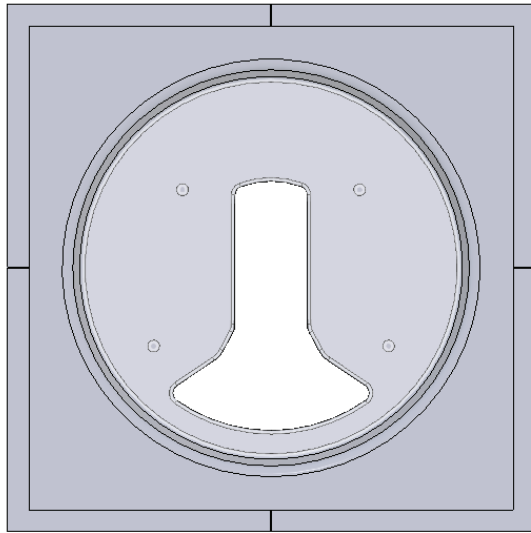

Project Information

Model Type: _____
 Project Name: _____
 Location: _____

ACCESS POINT LARGE ROUND

This larger round platform was designed around Araknis round wireless access point's measurements. Our wireless platforms have an elite design that provides a truly unparalleled wireless experience. You can keep the extensive coverage range while providing uninterrupted flow between walls and ceilings for a perfectly clean home/office.

SLW-RAPL-500

Key Features

- Reveal: 1/2" around Araknis WAP
- Intended for new construction and remodels
- Seamless and trimless design
- Made with gypsum and other environmentally & Wi-Fi friendly materials
- Flexible design for easy installation in areas sized four inches or less
- Fits within standard 2 x 4 stud wall