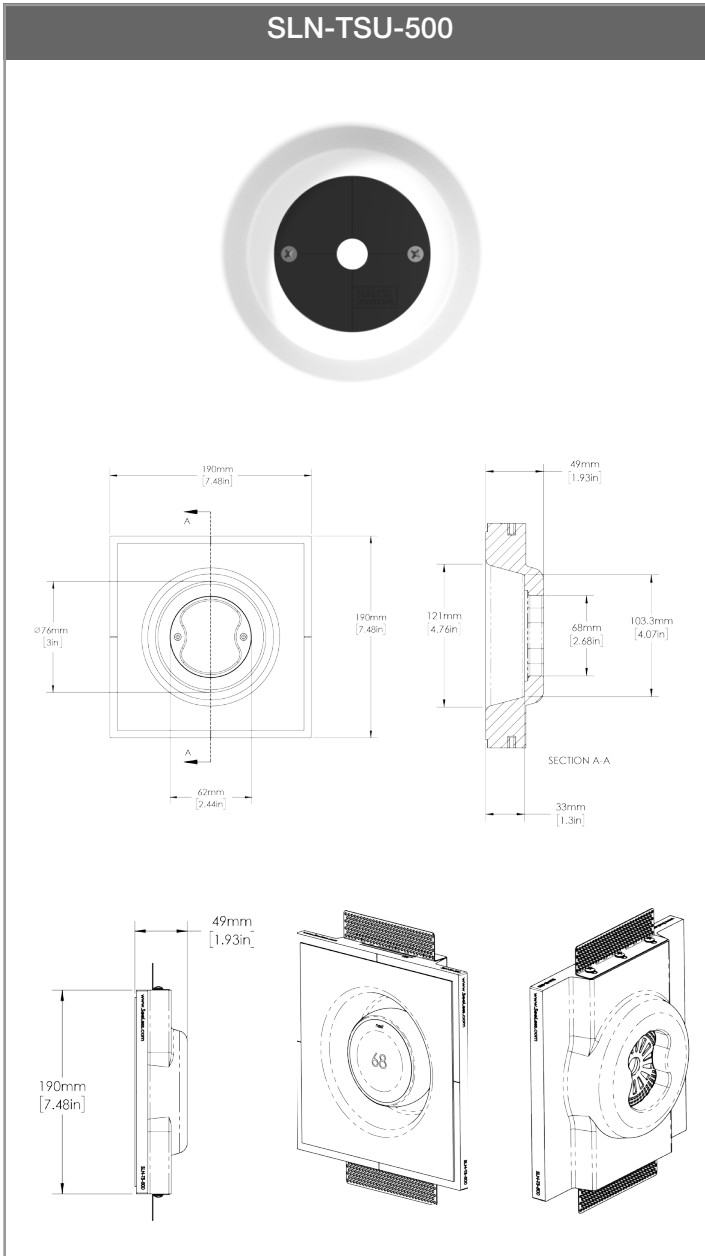

Project Information

Model Type: _____

Project Name: _____

Location: _____

SLN-TSU-500-750

Thermostat Mounting

SeeLess Solutions manufactures revolutionary patented mounting platforms designed to minimize clutter and enhance the overall appearance and finish of all wiring devices, thermostats, smoke detectors, sensors and more. Our gypsum platform enables you to take devices that are currently surface-mounted and provides them with the ability for seamless recessed integration with a beautifully designed minimal reveal. **SeeLess Solutions** delivers a minimalistic modern design adaptable to any residential & commercial environments.

SLN-TSU-500