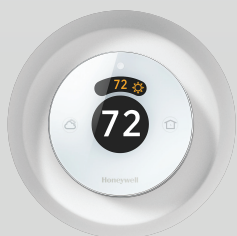

SLN-TSU-500