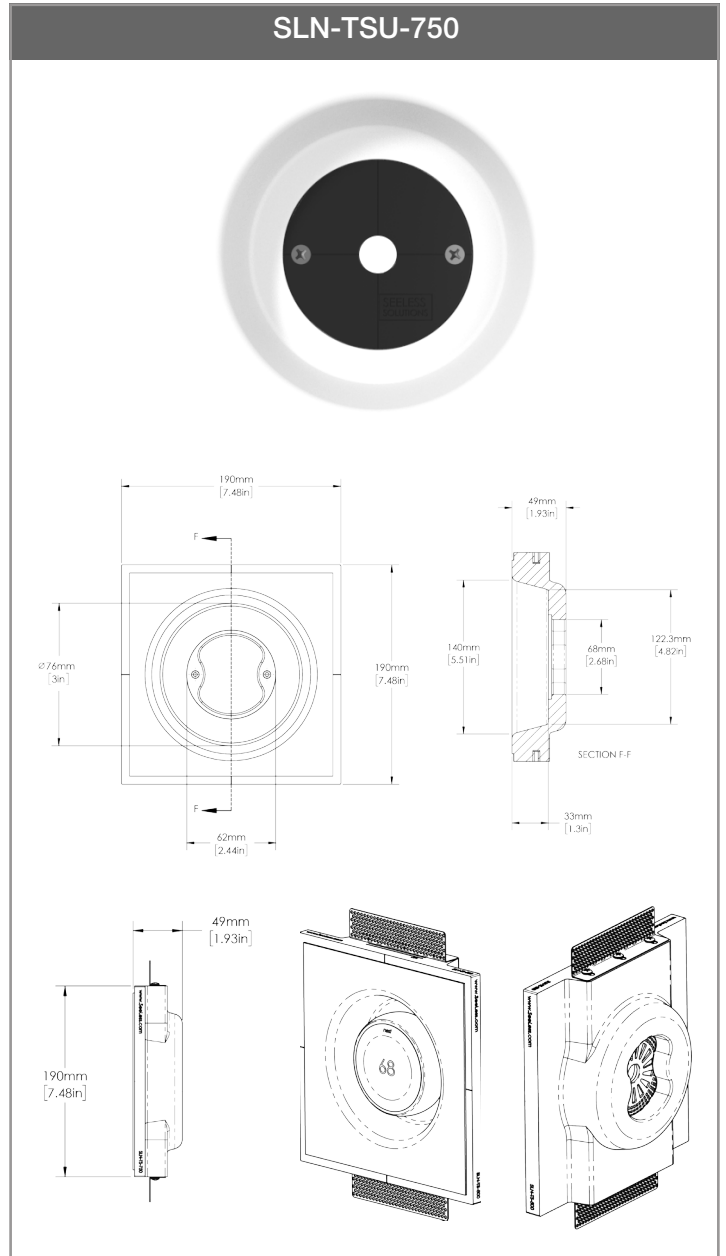

SLN-TSU-750

Product Ordering

SLN-TSU-500

Quantity

SLN-TSU-750

Quantity