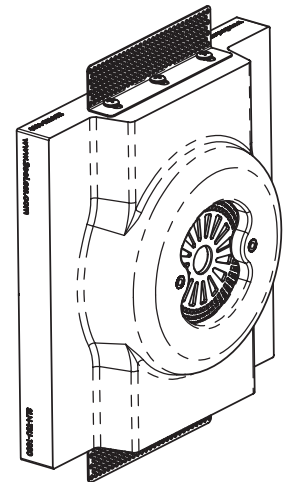

Project Information

Model Type: _____
Project Name: _____
Location: _____

SLN-TSU-1000

Thermostat Mounting

SeeLess Solutions manufactures revolutionary patented mounting platforms designed to minimize clutter and enhance the overall appearance and finish of all wiring devices, thermostats, smoke detectors, sensors and more. Our gypsum platform enables you to take devices that are currently surface-mounted and provides them with the ability for seamless recessed integration with a beautifully designed minimal reveal. **SeeLess Solutions** delivers a minimalistic modern design adaptable to any residential & commercial environments.

SLN-TSU-1000

Product Ordering

SLN-TSU-1000

Quantity