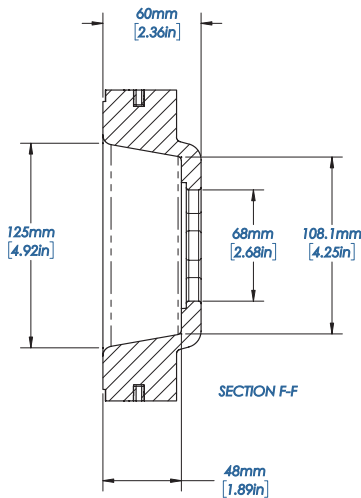

Project Information

Model Type: _____
Project Name: _____
Location: _____

SLN-TSU-1000

Thermostat Mounting

SeeLess Solutions manufactures revolutionary patented mounting platforms designed to minimize clutter and enhance the overall appearance and finish of all wiring devices, thermostats, smoke detectors, sensors and more. Our gypsum platform enables you to take devices that are currently surface-mounted and provides them with the ability for seamless recessed integration with a beautifully designed minimal reveal. **SeeLess Solutions** delivers a minimalistic modern design adaptable to any residential & commercial environments.

SLN-TSU-1000

Product Ordering

SLN-TSU-1000

Quantity