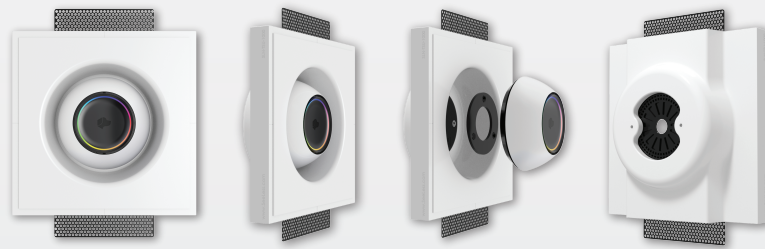

TS UNIVERSAL Mounting Platform

Our Universal TS Mounting platform is built with a focus on aesthetics & equipped with a universal mounting plate. The TSU-1000 was designed to accommodate the Josh.ai Micro which is a Luxury Voice control for the most advanced homes in the world.

Trimless Soft Edge

Key Features:

- *Flush mounted trimless and seamless design*
- *Easy installation for new construction and remodel applications*
- *Universal mounting plate & mounting hardware included*
- *Made from environmentally friendly and recyclable materials*
- *Compatible with most industry standard devices and brands (fit may vary)*
- *5 year warranty*

SLN-TSU-1000

Project Information

Model Type: _____
 Project Name: _____
 Location: _____

SLN-TSU-1000

Thermostat Mounting

SeeLess Solutions manufactures revolutionary patented mounting platforms designed to minimize clutter and enhance the overall appearance and finish of all wiring devices, thermostats, smoke detectors, sensors and more. Our gypsum platform enables you to take devices that are currently surface-mounted and provides them with the ability for seamless recessed integration with a beautifully designed minimal reveal. **SeeLess Solutions** delivers a minimalistic modern design adaptable to any residential & commercial environments.