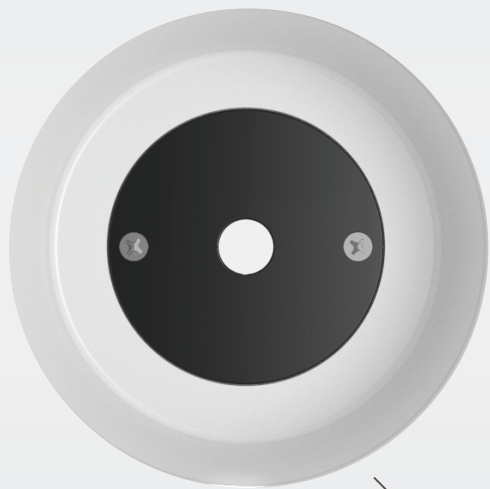

TS UNIVERSAL Mounting Platform

Our Universal TS Mounting platform is built with a focus on aesthetics & equipped with a universal mounting plate. The TSU-1000 was designed to accommodate the Josh.ai Micro which is a Luxury Voice control for the most advanced homes in the world.

Trimless Soft Edge

Key Features:

- *Flush mounted trimless and seamless design*
- *Easy installation for new construction and remodel applications*
- *Universal mounting plate & mounting hardware included*
- *Made from environmentally friendly and recyclable materials*
- *Compatible with most industry standard devices and brands (fit may vary)*
- *5 year warranty*

SLN-TSU-1000

Project Information

Model Type: _____
 Project Name: _____
 Location: _____

SLN-TSU-1000

Thermostat Mounting

SeeLess Solutions manufactures revolutionary patented mounting platforms designed to minimize clutter and enhance the overall appearance and finish of all wiring devices, thermostats, smoke detectors, sensors and more. Our gypsum platform enables you to take devices that are currently surface-mounted and provides them with the ability for seamless recessed integration with a beautifully designed minimal reveal. **SeeLess Solutions** delivers a minimalistic modern design adaptable to any residential & commercial environments.