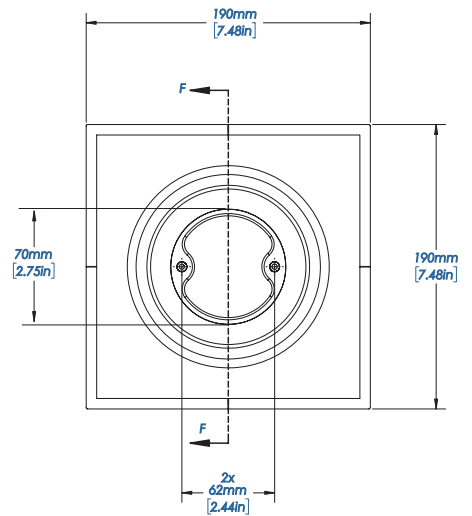

Project Information

Model Type: _____
Project Name: _____
Location: _____

SLN-TSU-1000

Thermostat Mounting

SeeLess Solutions manufactures revolutionary patented mounting platforms designed to minimize clutter and enhance the overall appearance and finish of all wiring devices, thermostats, smoke detectors, sensors and more. Our gypsum platform enables you to take devices that are currently surface-mounted and provides them with the ability for seamless recessed integration with a beautifully designed minimal reveal. **SeeLess Solutions** delivers a minimalistic modern design adaptable to any residential & commercial environments.

SLN-TSU-1000

Product Ordering

SLN-TSU-1000

Quantity