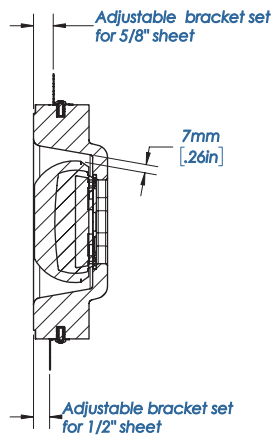

Project Information

Model Type: _____
Project Name: _____
Location: _____

SLN-TSU-1000

Thermostat Mounting

SeeLess Solutions manufactures revolutionary patented mounting platforms designed to minimize clutter and enhance the overall appearance and finish of all wiring devices, thermostats, smoke detectors, sensors and more. Our gypsum platform enables you to take devices that are currently surface-mounted and provides them with the ability for seamless recessed integration with a beautifully designed minimal reveal. **SeeLess Solutions** delivers a minimalistic modern design adaptable to any residential & commercial environments.

SLN-TSU-1000

Product Ordering

SLN-TSU-1000

Quantity