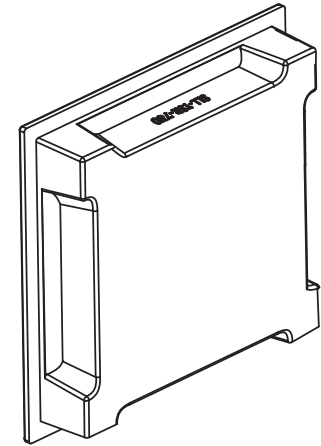

Project Information

Model Type: _____

Project Name: _____

Location: _____

SLL-TSQ-750 UNIVERSAL SQUARE THERMOSTAT

SeeLess Solutions manufactures revolutionary patented mounting platforms designed to minimize clutter and enhance the overall appearance and finish of all wiring devices, thermostats, smoke detectors, sensors and more. Our gypsum platform enables you to take devices that are currently surface-mounted and provides them with the ability for seamless recessed integration with a beautifully designed minimal reveal. SeeLess Solutions delivers a minimalistic modern design adaptable to any residential & commercial environments.

SLL-TSQ-750

SECTION A-A
SCALE 1 : 3

Product Ordering

SLL-TSQ-750

Quantity