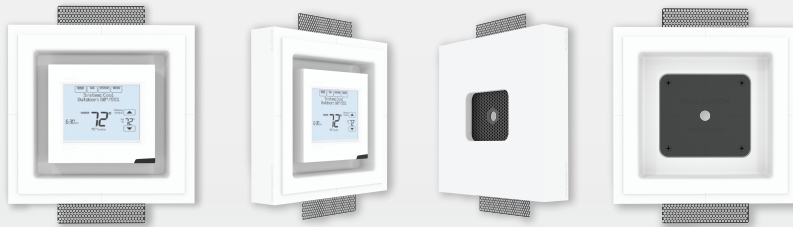

UNIVERSAL

Square Thermostat

This in-wall mounting platform significantly improves the geometry of walls by seamlessly embedding thermostats into the wall, creating elegant lines and finishing transitions. This modern switch plate can complete the look and style of your home. For a sleek and modern finish, add these in-wall mounting platforms to your home.

Key Features:

- *Square opening*
- *Seamless recessed integration*
- *Paintable level five plaster finish*
- *Mounting spring for simple retrofit application*
- *Accommodates Class 2 devices*
- *Compatible with square thermostats (fit may vary)*

SLL-TSQ-750

Project Information

Model Type: _____

Project Name: _____

Location: _____

SLL-TSQ-750 UNIVERSAL SQUARE THERMOSTAT

SeeLess Solutions manufactures revolutionary patented mounting platforms designed to minimize clutter and enhance the overall appearance and finish of all wiring devices, thermostats, smoke detectors, sensors and more. Our gypsum platform enables you to take devices that are currently surface-mounted and provides them with the ability for seamless recessed integration with a beautifully designed minimal reveal. SeeLess Solutions delivers a minimalistic modern design adaptable to any residential & commercial environments.