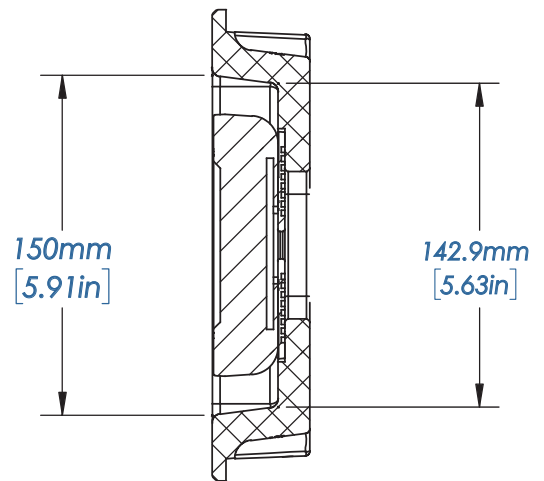

Project Information

Model Type: _____

Project Name: _____

Location: _____

SLL-TSQ-750 UNIVERSAL SQUARE THERMOSTAT

SeeLess Solutions manufactures revolutionary patented mounting platforms designed to minimize clutter and enhance the overall appearance and finish of all wiring devices, thermostats, smoke detectors, sensors and more. Our gypsum platform enables you to take devices that are currently surface-mounted and provides them with the ability for seamless recessed integration with a beautifully designed minimal reveal. SeeLess Solutions delivers a minimalistic modern design adaptable to any residential & commercial environments.

SLL-TSQ-750

SECTION A-A
SCALE 1 : 3

Product Ordering

SLL-TSQ-750

Quantity