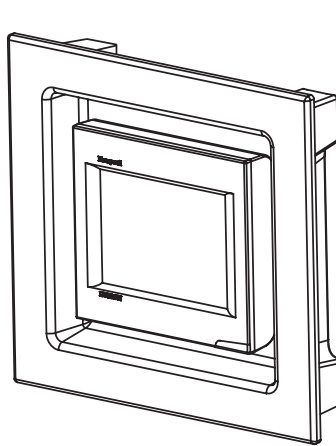

Project Information

Model Type: _____

Project Name: _____

Location: _____

SLL-TSQ-750 UNIVERSAL SQUARE THERMOSTAT

SeeLess Solutions manufactures revolutionary patented mounting platforms designed to minimize clutter and enhance the overall appearance and finish of all wiring devices, thermostats, smoke detectors, sensors and more. Our gypsum platform enables you to take devices that are currently surface-mounted and provides them with the ability for seamless recessed integration with a beautifully designed minimal reveal. SeeLess Solutions delivers a minimalistic modern design adaptable to any residential & commercial environments.

SLL-TSQ-750

SECTION A-A
SCALE 1 : 3

Product Ordering

SLL-TSQ-750

Quantity