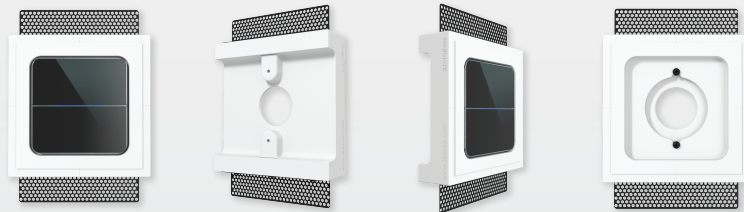

DESIGNER BASALTE

Rounded edge

The **Designer Basalte Style** collection offers softer, rounded edges that coordinate well with most contemporary designs. Our SLS platforms accommodate Basalte keypads, thermostats & walkway lights.

Key Features:

- *Flush mounted, trimless and seamless design*
- *Easy installation for new construction and remodel applications*
- *Mounting hardware included*
- *Compatible with Basalte keypads, thermostats & light switches*
- *Available 1/16" Reveal*
- *Accommodates Class 2 electrical wiring devices*

SLD-1GB-062

Project Information

Model Type: _____

Project Name: _____

Location: _____

SLD

BASALTE

SeeLess Solutions manufactures revolutionary patented mounting platforms designed to minimize clutter and enhance the overall appearance and finish of all wiring devices, thermostats, smoke detectors, sensors and more. Our gypsum platform enables you to take devices that are currently surface-mounted and provides them with the ability for seamless recessed integration with a beautifully designed minimal reveal. **SeeLess Solutions** delivers a minimalistic modern design adaptable to any residential & commercial environments.