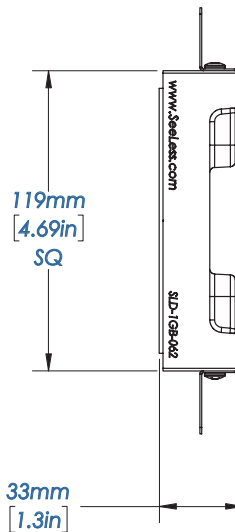

Design Style

Product Ordering

SLD-1GB-062

Quantity