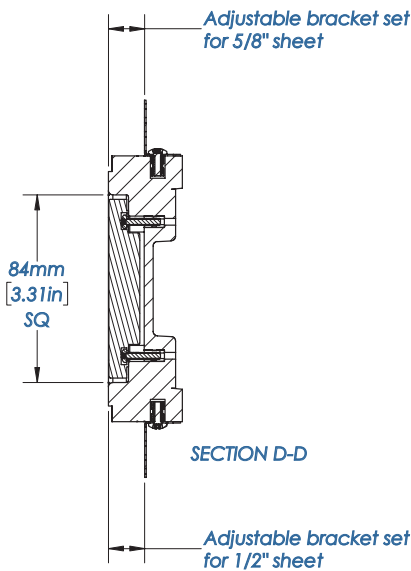

Project Information

Model Type: _____

Project Name: _____

Location: _____

SLD

BASALTE

SeeLess Solutions manufactures revolutionary patented mounting platforms designed to minimize clutter and enhance the overall appearance and finish of all wiring devices, thermostats, smoke detectors, sensors and more. Our gypsum platform enables you to take devices that are currently surface-mounted and provides them with the ability for seamless recessed integration with a beautifully designed minimal reveal. **SeeLess Solutions** delivers a minimalistic modern design adaptable to any residential & commercial environments.

Design Style

Product Ordering

SLD-1GB-062

Quantity