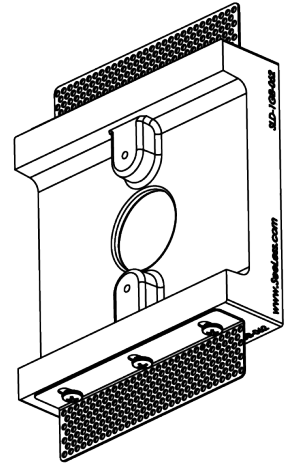

Project Information

Model Type: _____

Project Name: _____

Location: _____

SLD

BASALTE

SeeLess Solutions manufactures revolutionary patented mounting platforms designed to minimize clutter and enhance the overall appearance and finish of all wiring devices, thermostats, smoke detectors, sensors and more. Our gypsum platform enables you to take devices that are currently surface-mounted and provides them with the ability for seamless recessed integration with a beautifully designed minimal reveal. **SeeLess Solutions** delivers a minimalistic modern design adaptable to any residential & commercial environments.

Design Style

Product Ordering

SLD-1GB-062

Quantity