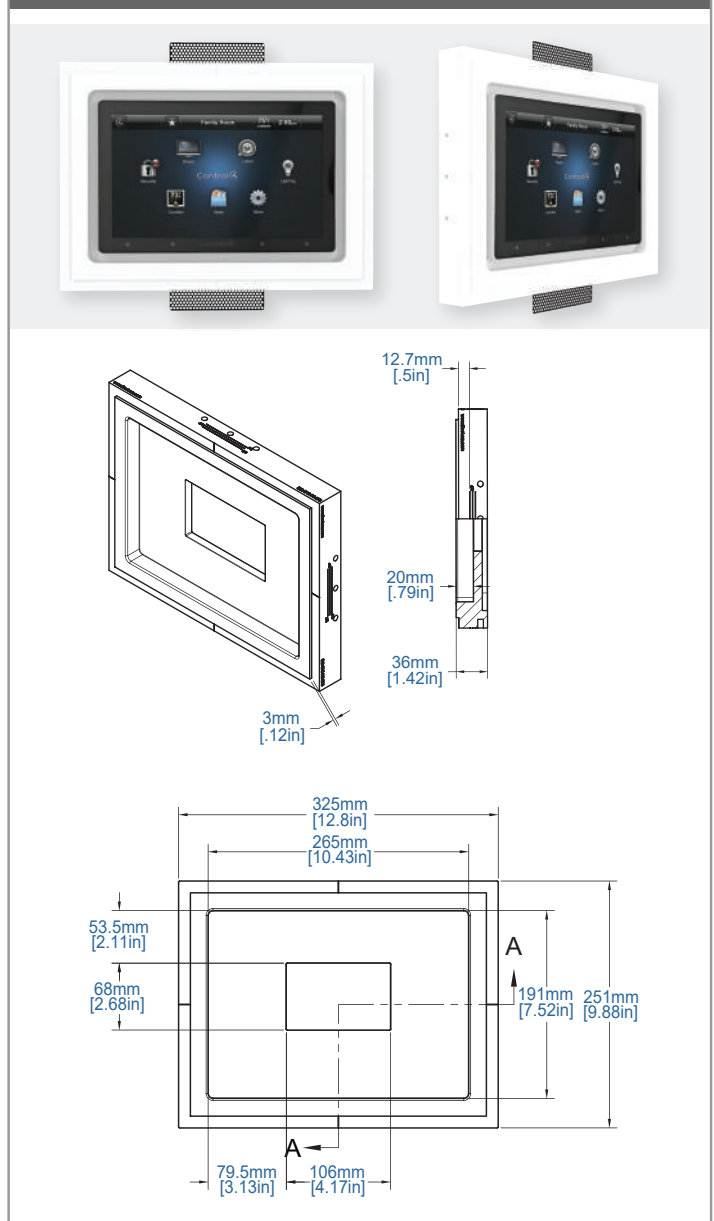

## SLD-TPC48-375/TPC410-375 Control4 Touch Panels In-Wall Plaster Mounting Platform (8" & 10")

Built for a wide array of home aesthetics, this platform is the union of trim-free style with optimal functionality to increase interior space and provide truly seamless integration to accommodate Control4 touchscreens. Magnetic mounting and hardware facilitate quick and easy installation. The SLD-TP48-375 accommodates an 8" C4 device & leaves a 3/8" reveal around the device for easy access. The SLD-TPC410-375 accommodates an 10" C4 device & leaves a 3/8" reveal around the device for easy access.

### SLD-TPC48-375

### SLD-TPC410-375

## Key Features

- Magnetic mounting and hardware facilitate quick and easy installation
- Leaves a 3/8" reveal around the Control4 touch panel
- Made with Wi-Fi friendly green materials
- Future-proof design assured by the reveal details
- Capable of supporting both landscape and portrait mounting applications
- A completely seamless and trimless design highlighted by flush mounting
- Functional with Control4 8" & 10" touch panels and other similar device makers