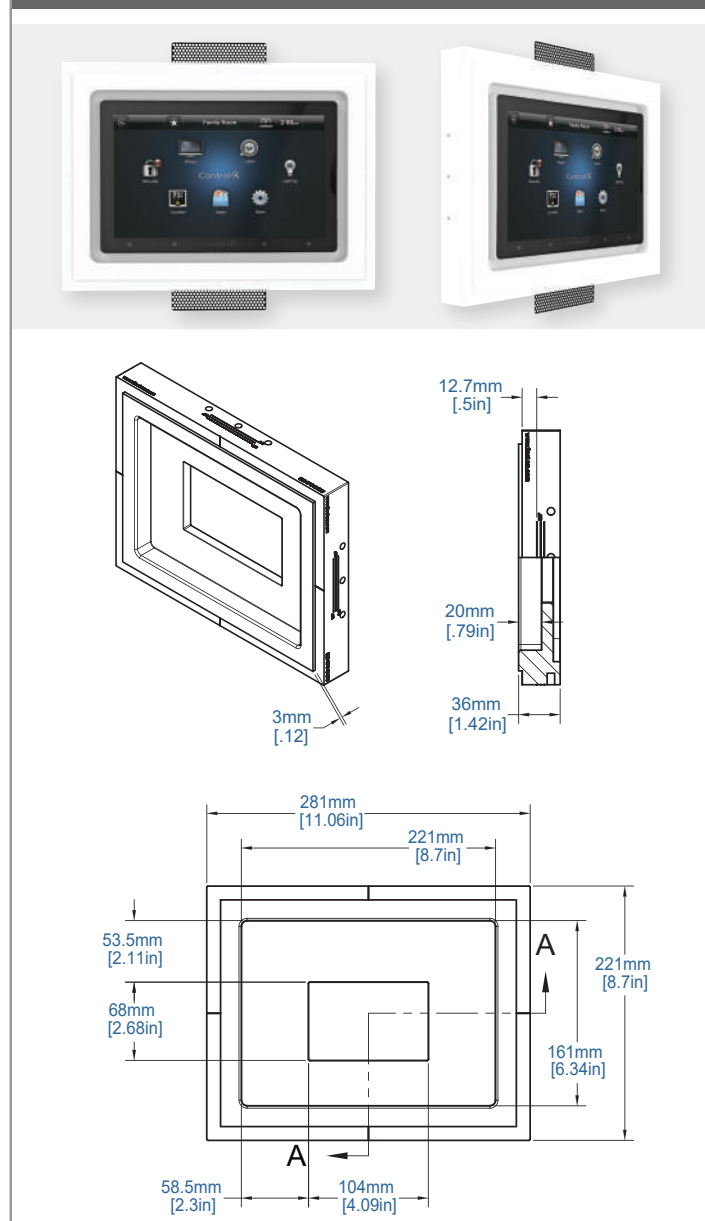

## SLD-TPC48-375/TPC410-375 Control4 Touch Panels In-Wall Plaster Mounting Platform (8" & 10")

Built for a wide array of home aesthetics, this platform is the union of trim-free style with optimal functionality to increase interior space and provide truly seamless integration to accommodate Control4 touchscreens. Magnetic mounting and hardware facilitate quick and easy installation. The SLD-TP48-375 accommodates an 8" C4 device & leaves a 3/8" reveal around the device for easy access. The SLD-TPC410-375 accommodates an 10" C4 device & leaves a 3/8" reveal around the device for easy access.

### SLD-TPC48-375

### SLD-TPC410-375

## Key Features

- Magnetic mounting and hardware facilitate quick and easy installation
- Leaves a 3/8" reveal around the Control4 touch panel
- Made with Wi-Fi friendly green materials
- Future-proof design assured by the reveal details
- Capable of supporting both landscape and portrait mounting applications
- A completely seamless and trimless design highlighted by flush mounting
- Functional with Control4 8" & 10" touch panels and other similar device makers