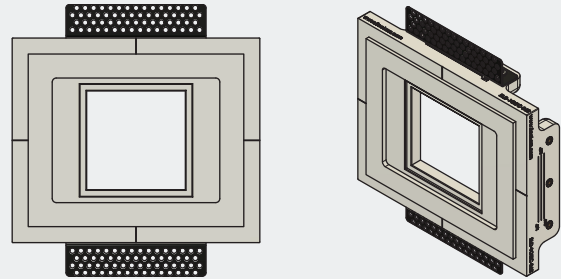

Project Information

Model Type: _____

Project Name: _____

Location: _____

SLD-1GISDC-062/SLD-1GITC-062

LUTRON ALYSSE SINGLE/DOUBLE/TRIPLE COLUMN INTERNATIONAL DESIGNER STYLE

SeeLess Solutions manufactures in-wall mounting platforms designed to minimize wall clutter and enhance the overall appearance of all wiring devices. SLD-1GISDC-062 versatile in-wall mount provides the seamless recessed integration ability to a Lutron's Alisse International single gang wall control with single or double columns. SLD-1GITC-062 mount accommodates a Lutron's Alisse International single gang wall control with triple columns.

SLD-1GISDC-062

SLD-1GITC-062

Key Features

- Rounded filets
- Reveal: 1/16"
- Seamless recessed integration
- Paintable level five plaster finish
- Mounting hardware included
- Brackets adjust to 3/4", 5/8" and 1/2" drywall
- Compatible with Class 2 electrical wiring devices
- Accommodates single gang single/dual-column or triple column Lutron Alisse International Designer Style Keypads
- U.S. and Int'l Patents:
www.seeless.com/patents