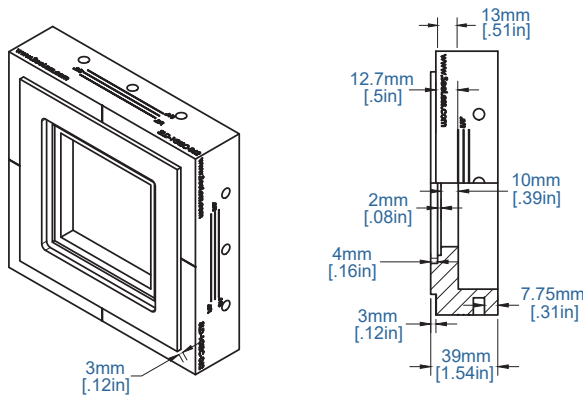

Project Information

Model Type: _____

Project Name: _____

Location: _____

SLD-1GISDC-062/SLD-1GITC-062

LUTRON ALYSSE SINGLE/DOUBLE/TRIPLE COLUMN INTERNATIONAL DESIGNER STYLE

SeeLess Solutions manufactures in-wall mounting platforms designed to minimize wall clutter and enhance the overall appearance of all wiring devices. SLD-1GISDC-062 versatile in-wall mount provides the seamless recessed integration ability to a Lutron's Alisse International single gang wall control with single or double columns. SLD-1GITC-062 mount accommodates a Lutron's Alisse International single gang wall control with triple columns.

SLD-1GISDC-062

SLD-1GITC-062

Key Features

- Rounded filets
- Reveal: 1/16"
- Seamless recessed integration
- Paintable level five plaster finish
- Mounting hardware included
- Brackets adjust to 3/4", 5/8" and 1/2" drywall
- Compatible with Class 2 electrical wiring devices
- Accommodates single gang single/dual-column or triple column Lutron Alisse International Designer Style Keypads
- U.S. and Int'l Patents:
www.seeless.com/patents