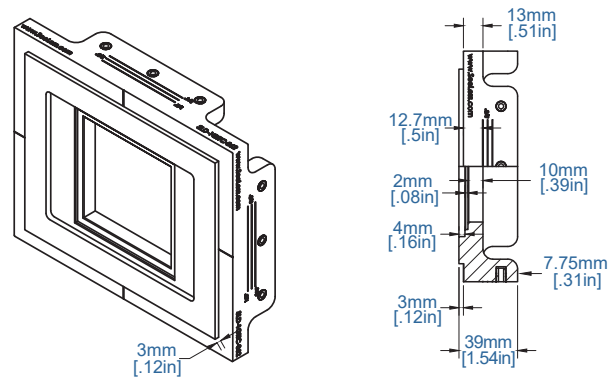

Project Information

Model Type: _____

Project Name: _____

Location: _____

SLD-1GISDC-062/SLD-1GITC-062

LUTRON ALYSSE SINGLE/DOUBLE/TRIPLE COLUMN INTERNATIONAL DESIGNER STYLE

SeeLess Solutions manufactures in-wall mounting platforms designed to minimize wall clutter and enhance the overall appearance of all wiring devices. SLD-1GISDC-062 versatile in-wall mount provides the seamless recessed integration ability to a Lutron's Alisse International single gang wall control with single or double columns. SLD-1GITC-062 mount accommodates a Lutron's Alisse International single gang wall control with triple columns.

SLD-1GISDC-062

SLD-1GITC-062

Key Features

- Rounded filets
- Reveal: 1/16"
- Seamless recessed integration
- Paintable level five plaster finish
- Mounting hardware included
- Brackets adjust to 3/4", 5/8" and 1/2" drywall
- Compatible with Class 2 electrical wiring devices
- Accommodates single gang single/dual-column or triple column Lutron Alisse International Designer Style Keypads
- U.S. and Int'l Patents:
www.seeless.com/patents