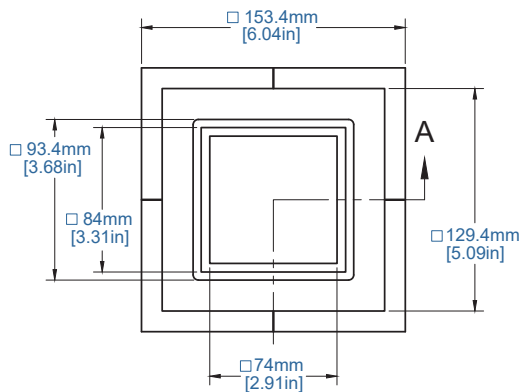

Project Information

Model Type: _____

Project Name: _____

Location: _____

SLD-1GISDC-062/SLD-1GITC-062

LUTRON ALYSSE SINGLE/DOUBLE/TRIPLE COLUMN INTERNATIONAL DESIGNER STYLE

SeeLess Solutions manufactures in-wall mounting platforms designed to minimize wall clutter and enhance the overall appearance of all wiring devices. SLD-1GISDC-062 versatile in-wall mount provides the seamless recessed integration ability to a Lutron's Alisse International single gang wall control with single or double columns. SLD-1GITC-062 mount accommodates a Lutron's Alisse International single gang wall control with triple columns.

SLD-1GISDC-062

SLD-1GITC-062

Key Features

- Rounded filets
- Reveal: 1/16"
- Seamless recessed integration
- Paintable level five plaster finish
- Mounting hardware included
- Brackets adjust to 3/4", 5/8" and 1/2" drywall
- Compatible with Class 2 electrical wiring devices
- Accommodates single gang single/dual-column or triple column Lutron Alisse International Designer Style Keypads
- U.S. and Int'l Patents:
www.seeless.com/patents