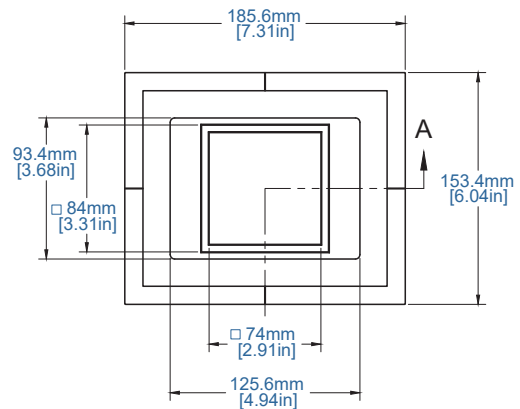

Project Information

Model Type: _____

Project Name: _____

Location: _____

SLD-1GISDC-062/SLD-1GITC-062

LUTRON ALYSSE SINGLE/DOUBLE/TRIPLE COLUMN INTERNATIONAL DESIGNER STYLE

SeeLess Solutions manufactures in-wall mounting platforms designed to minimize wall clutter and enhance the overall appearance of all wiring devices. SLD-1GISDC-062 versatile in-wall mount provides the seamless recessed integration ability to a Lutron's Alisse International single gang wall control with single or double columns. SLD-1GITC-062 mount accommodates a Lutron's Alisse International single gang wall control with triple columns.

SLD-1GISDC-062

SLD-1GITC-062

Key Features

- Rounded filets
- Reveal: 1/16"
- Seamless recessed integration
- Paintable level five plaster finish
- Mounting hardware included
- Brackets adjust to 3/4", 5/8" and 1/2" drywall
- Compatible with Class 2 electrical wiring devices
- Accommodates single gang single/dual-column or triple column Lutron Alisse International Designer Style Keypads
- U.S. and Int'l Patents:
www.seeless.com/patents