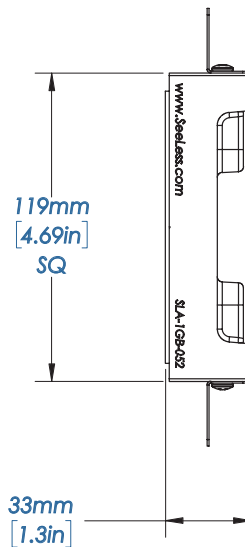

Project Information

Model Type: _____

Project Name: _____

Location: _____

SLA

BASALTE

SeeLess Solutions manufactures revolutionary patented mounting platforms designed to minimize clutter and enhance the overall appearance and finish of all wiring devices, thermostats, smoke detectors, sensors and more. Our gypsum platform enables you to take devices that are currently surface-mounted and provides them with the ability for seamless recessed integration with a beautifully designed minimal reveal. **SeeLess Solutions** delivers a minimalistic modern design adaptable to any residential & commercial environments.

Architectural Style

Product Ordering

SLA-1GB-062

Quantity