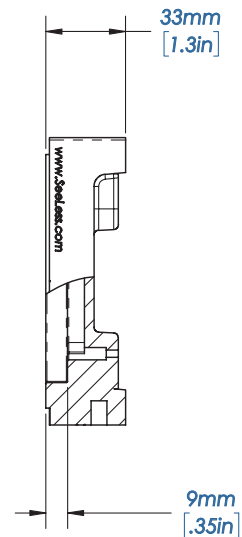

Project Information

Model Type: _____

Project Name: _____

Location: _____

SLA

BASALTE

SeeLess Solutions manufactures revolutionary patented mounting platforms designed to minimize clutter and enhance the overall appearance and finish of all wiring devices, thermostats, smoke detectors, sensors and more. Our gypsum platform enables you to take devices that are currently surface-mounted and provides them with the ability for seamless recessed integration with a beautifully designed minimal reveal. **SeeLess Solutions** delivers a minimalistic modern design adaptable to any residential & commercial environments.

Architectural Style

Product Ordering

SLA-1GB-062

Quantity