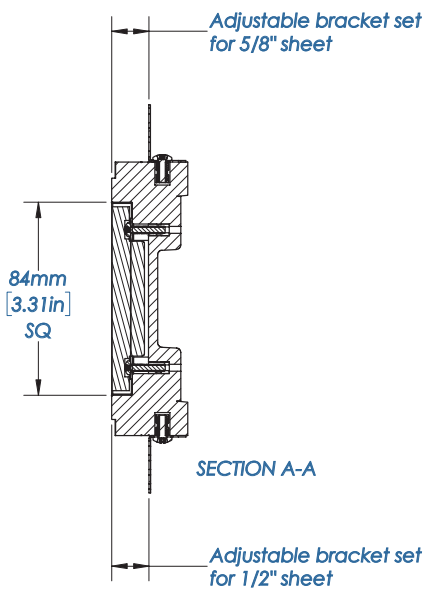

Project Information

Model Type: _____

Project Name: _____

Location: _____

SLA

BASALTE

SeeLess Solutions manufactures revolutionary patented mounting platforms designed to minimize clutter and enhance the overall appearance and finish of all wiring devices, thermostats, smoke detectors, sensors and more. Our gypsum platform enables you to take devices that are currently surface-mounted and provides them with the ability for seamless recessed integration with a beautifully designed minimal reveal. **SeeLess Solutions** delivers a minimalistic modern design adaptable to any residential & commercial environments.

Architectural Style

Product Ordering

SLA-1GB-062

Quantity