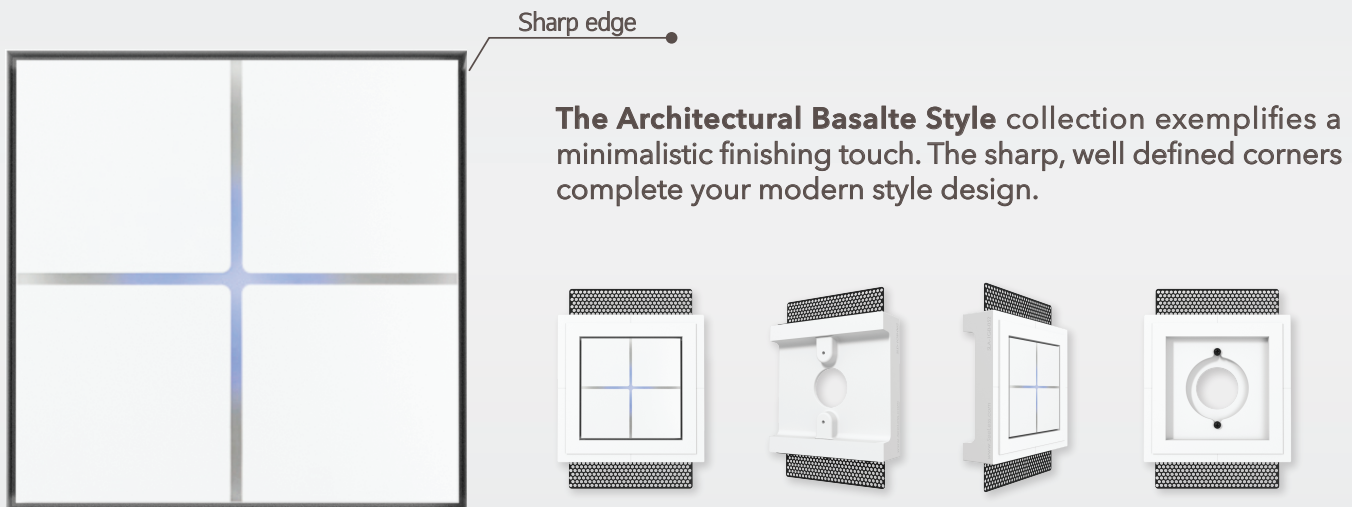

ARCHITECTURAL BASALTE

Key Features:

- Flush mounted, trimless and seamless design
- Easy installation for new construction and remodel applications
- Mounting hardware included
- Compatible with Baslte keypads, thermostats & light switches
- Available 1/16" Reveal
- Accommodates Class 2 electrical wiring devices

SLA-1GB-062

Project Information

Model Type: _____

Project Name: _____

Location: _____

SLA

BASALTE

SeeLess Solutions manufactures revolutionary patented mounting platforms designed to minimize clutter and enhance the overall appearance and finish of all wiring devices, thermostats, smoke detectors, sensors and more. Our gypsum platform enables you to take devices that are currently surface-mounted and provides them with the ability for seamless recessed integration with a beautifully designed minimal reveal. **SeeLess Solutions** delivers a minimalistic modern design adaptable to any residential & commercial environments.