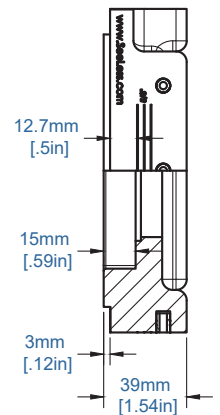

Project Information

Model Type: _____

Project Name: _____

Location: _____

SLA-TSHZ-062 Architectural Crestron Horizon Style Thermostat In-Wall Plaster Mounting Platform

SLA-TSHZ-062 flush mounting platform seamlessly integrates Crestron Horizon thermostat into the wall providing an ultra-low-profile setup for the luxurious and minimalist aesthetic desired by all homeowners.

SLA-TSHZ-062

Key Features

- Square corners
- Reveal: 1/16"
- Seamless recessed integration
- Level 5 plaster finish is paintable
- Mounting hardware included
- Brackets can be adjusted to both 1/2", 3/4" & 5/8" drywall
- Compatible with Class 2 Crestron Horizon Thermostat
- Use Carlon Old Work Box for electrical devices
- Use Carlon Non-Metallic Low-Voltage Old Work Bracket with keypads or low-voltage devices
- U.S. and Int'l Patents: www.seeless.com/patents