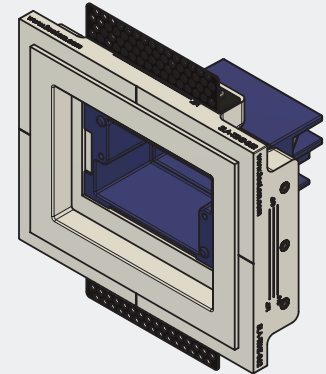

## SLA-TSHZ-062 Architectural Crestron Horizon Style Thermostat In-Wall Plaster Mounting Platform

SLA-TSHZ-062 flush mounting platform seamlessly integrates Crestron Horizon thermostat into the wall providing an ultra-low-profile setup for the luxurious and minimalist aesthetic desired by all homeowners.

## Key Features

- Square corners
- Reveal: 1/16"
- Seamless recessed integration
- Level 5 plaster finish is paintable
- Mounting hardware included
- Brackets can be adjusted to both 1/2", 3/4" & 5/8" drywall
- Compatible with Class 2 Crestron Horizon Thermostat
- Use Carlon Old Work Box for electrical devices
- Use Carlon Non-Metallic Low-Voltage Old Work Bracket with keypads or low-voltage devices
- U.S. and Int'l Patents: [www.seeless.com/patents](http://www.seeless.com/patents)