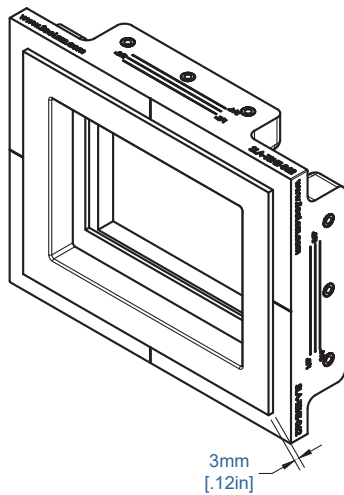

Project Information

Model Type: _____

Project Name: _____

Location: _____

SLA-TSHZ-062 Architectural Crestron Horizon Style Thermostat In-Wall Plaster Mounting Platform

SLA-TSHZ-062 flush mounting platform seamlessly integrates Crestron Horizon thermostat into the wall providing an ultra-low-profile setup for the luxurious and minimalist aesthetic desired by all homeowners.

SLA-TSHZ-062

Key Features

- Square corners
- Reveal: 1/16"
- Seamless recessed integration
- Level 5 plaster finish is paintable
- Mounting hardware included
- Brackets can be adjusted to both 1/2", 3/4" & 5/8" drywall
- Compatible with Class 2 Crestron Horizon Thermostat
- Use Carlon Old Work Box for electrical devices
- Use Carlon Non-Metallic Low-Voltage Old Work Bracket with keypads or low-voltage devices
- U.S. and Int'l Patents: www.seeless.com/patents