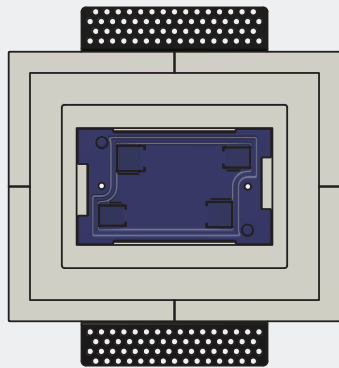

## SLA-TSHZ-062 Architectural Crestron Horizon Style Thermostat In-Wall Plaster Mounting Platform

SLA-TSHZ-062 flush mounting platform seamlessly integrates Crestron Horizon thermostat into the wall providing an ultra-low-profile setup for the luxurious and minimalist aesthetic desired by all homeowners.

## Key Features

- Square corners
- Reveal: 1/16"
- Seamless recessed integration
- Level 5 plaster finish is paintable
- Mounting hardware included
- Brackets can be adjusted to both 1/2", 3/4" & 5/8" drywall
- Compatible with Class 2 Crestron Horizon Thermostat
- Use Carlon Old Work Box for electrical devices
- Use Carlon Non-Metallic Low-Voltage Old Work Bracket with keypads or low-voltage devices
- U.S. and Int'l Patents: [www.seeless.com/patents](http://www.seeless.com/patents)