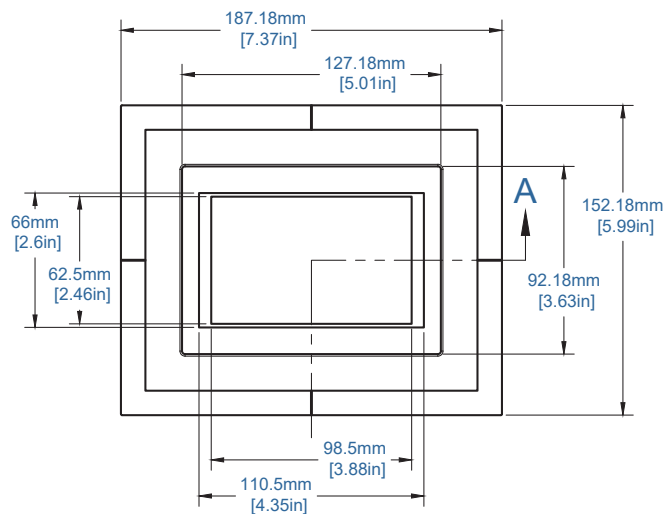

Project Information

Model Type: _____

Project Name: _____

Location: _____

SLA-TSHZ-062 Architectural Crestron Horizon Style Thermostat In-Wall Plaster Mounting Platform

SLA-TSHZ-062 flush mounting platform seamlessly integrates Crestron Horizon thermostat into the wall providing an ultra-low-profile setup for the luxurious and minimalist aesthetic desired by all homeowners.

SLA-TSHZ-062

Key Features

- Square corners
- Reveal: 1/16"
- Seamless recessed integration
- Level 5 plaster finish is paintable
- Mounting hardware included
- Brackets can be adjusted to both 1/2", 3/4" & 5/8" drywall
- Compatible with Class 2 Crestron Horizon Thermostat
- Use Carlon Old Work Box for electrical devices
- Use Carlon Non-Metallic Low-Voltage Old Work Bracket with keypads or low-voltage devices
- U.S. and Int'l Patents: www.seeless.com/patents