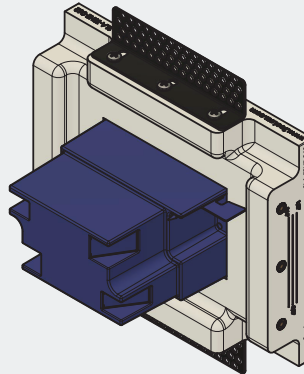

## SLA-TSHZ-062 Architectural Crestron Horizon Style Thermostat In-Wall Plaster Mounting Platform

SLA-TSHZ-062 flush mounting platform seamlessly integrates Crestron Horizon thermostat into the wall providing an ultra-low-profile setup for the luxurious and minimalist aesthetic desired by all homeowners.

## Key Features

- Square corners
- Reveal: 1/16"
- Seamless recessed integration
- Level 5 plaster finish is paintable
- Mounting hardware included
- Brackets can be adjusted to both 1/2", 3/4" & 5/8" drywall
- Compatible with Class 2 Crestron Horizon Thermostat
- Use Carlon Old Work Box for electrical devices
- Use Carlon Non-Metallic Low-Voltage Old Work Bracket with keypads or low-voltage devices
- U.S. and Int'l Patents: [www.seeless.com/patents](http://www.seeless.com/patents)