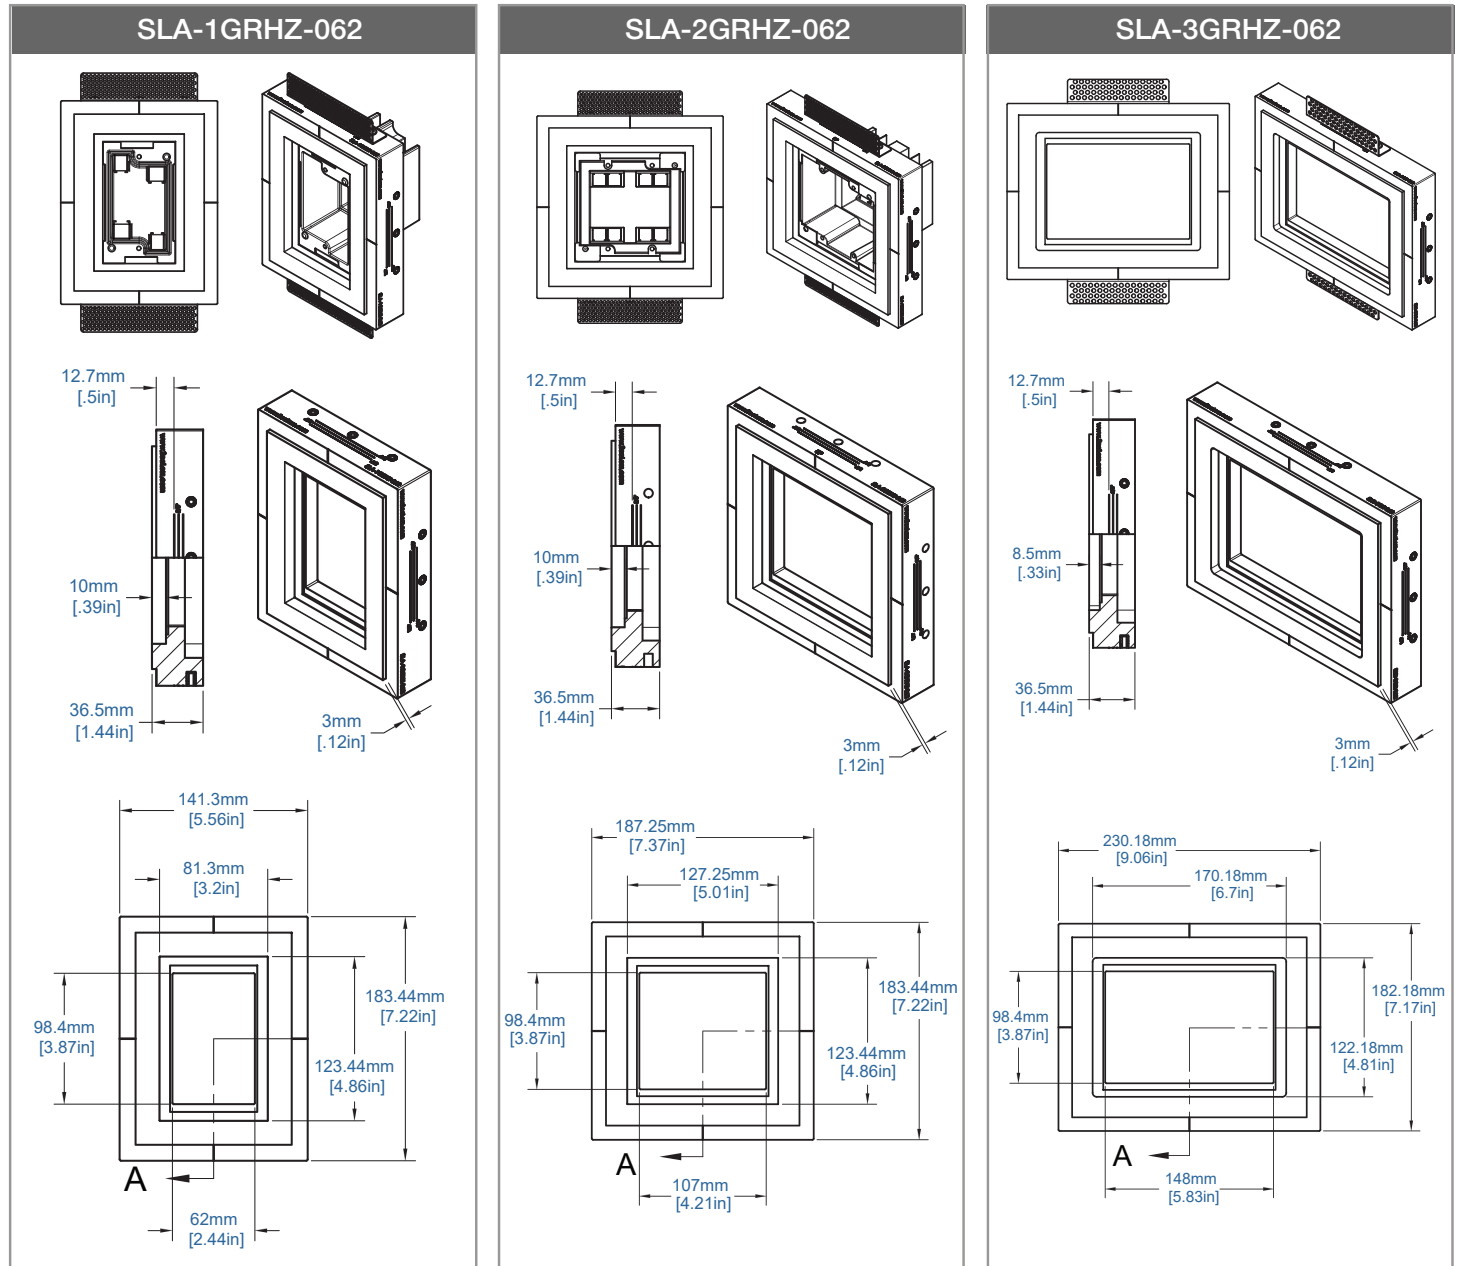

Project Information

Model Type: _____

Project Name: _____

Location: _____

SLA-1GRHZ-062/2GRHZ/3GRHZ

CRESTRON ARCHITECTURAL STYLE

This line of minimal Architectural Style mounting platforms for front-mounted Carlon old work plastic box /Carlon Mud ring application will accentuate the custom trims & controls of Crestron Horizon™ keypads and bring continuity of modern style to the geometry of any space. Designed to accommodate one through three gang control devices, our design-friendly gypsum-based fixtures will complement any décor.

Key Features

- Sharp corners
- Reveal: 1/16" (measured around Crestron devices)
- Seamless recessed integration
- Paintable level five plaster finish
- Mounting brackets included
- Brackets adjust to 3/4", 5/8", and 1/2" drywall
- Accommodates Class 1 and Class 2 electrical wiring devices
- Compatible with Crestron Horizon Architectural style plates, dimmers, switches, and most electrical wiring devices
- Compatible with Carlon Old Work Box
- Compatible with Carlon Mud Ring