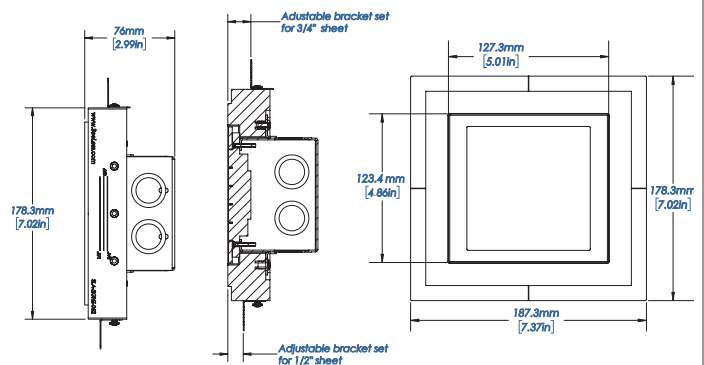

SLA-2GHZ-062

Product Ordering

SLA-1GHZ-062

Quantity

SLA-2GHZ-062

Quantity