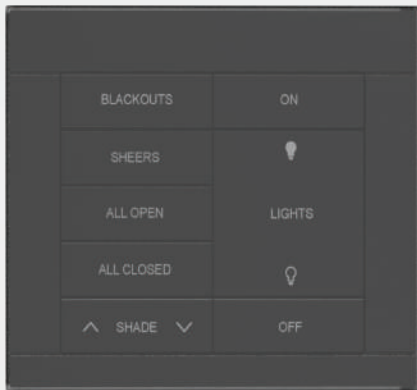

ARCHITECTURAL CRESTRON HORIZON

SeeLess line of minimal Architectural Style mounting platforms will accentuate the custom trims & controls of Crestron Horizon™ keypads and bring continuity of modern style to the geometry of any space. Designed to accommodate one and two gang control devices, our design-friendly gypsum-based fixtures will complement any décor.

Key Features:

- Square corners
- Seamless recessed integration
- Paintable level five plaster finish
- UL metal junction box & mounting hardware included
- Brackets adjust to 3/4", 5/8", & 1/2" drywall
- Accommodates Class 1 and Class 2 electrical wiring devices
- Compatible with Crestron Horizon keypads
- Available in 1/16" reveal only