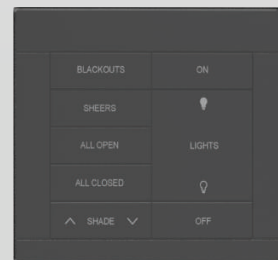

SLA-2GHZ-062