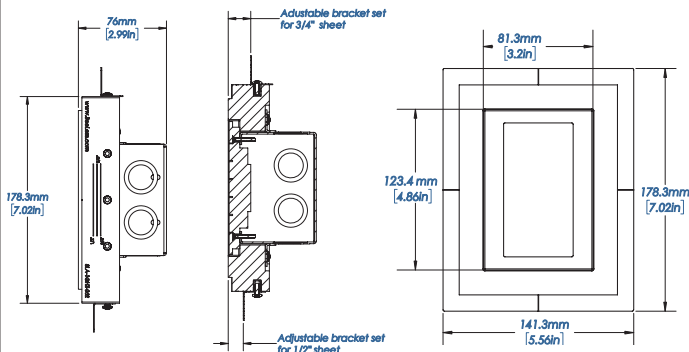

Project Information

Model Type: _____

Project Name: _____

Location: _____

SLA-1GHZ-062 & SLA-2GHZ-062

ARCHITECTURAL CRESTON HORIZON

SeeLess Solutions manufactures revolutionary patented mounting platforms designed to minimize clutter and enhance the overall appearance and finish of all wiring devices, thermostats, smoke detectors, sensors and more. Our gypsum platform enables you to take devices that are currently surface-mounted and provides them with the ability for seamless recessed integration with a beautifully designed minimal reveal. **SeeLess Solutions** delivers a minimalistic modern design adaptable to any residential & commercial environments.

SLA-1GHZ-062