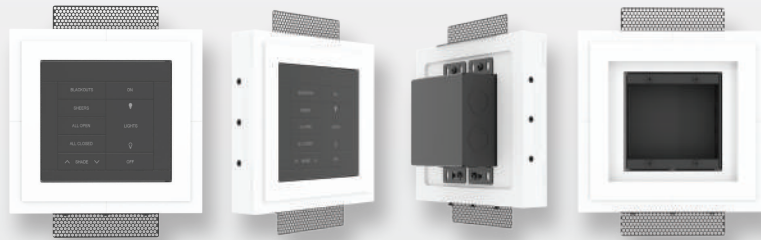

ARCHITECTURAL CRESTRON HORIZON

SeeLess line of minimal Architectural Style mounting platforms will accentuate the custom trims & controls of Crestron Horizon™ keypads and bring continuity of modern style to the geometry of any space. Designed to accommodate one and two gang control devices, our design-friendly gypsum-based fixtures will complement any décor.

Key Features:

- Square corners
- Seamless recessed integration
- Paintable level five plaster finish
- UL metal junction box & mounting hardware included
- Brackets adjust to 3/4", 5/8", & 1/2" drywall
- Accommodates Class 1 and Class 2 electrical wiring devices
- Compatible with Crestron Horizon keypads
- Available in 1/16" reveal only

SeeLess Solutions manufactures revolutionary patented mounting platforms designed to minimize clutter and enhance the overall appearance and finish of all wiring devices, thermostats, smoke detectors, sensors and more. Our gypsum platform enables you to take devices that are currently surface-mounted and provides them with the ability for seamless recessed integration with a beautifully designed minimal reveal. **SeeLess Solutions** delivers a minimalistic modern design adaptable to any residential & commercial environments.