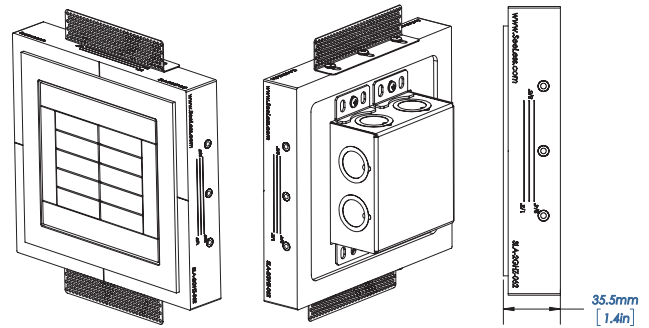

SLA-2GHZ-062

Product Ordering

SLA-1GHZ-062

Quantity

SLA-2GHZ-062

Quantity