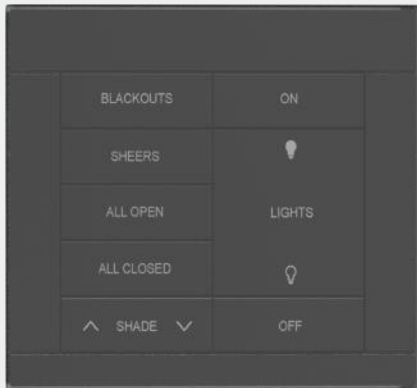

# ARCHITECTURAL CRESTRON HORIZON

SeeLess line of minimal Architectural Style mounting platforms will accentuate the custom trims & controls of Crestron Horizon™ keypads and bring continuity of modern style to the geometry of any space. Designed to accommodate one and two gang control devices, our design-friendly gypsum-based fixtures will complement any décor.

## Key Features:

- Square corners
- Seamless recessed integration
- Paintable level five plaster finish
- UL metal junction box & mounting hardware included
- Adaptable to SeeLess 1-gang 4" Box Extension Mud Ring for use with standard electrical 4" back box.
- Brackets adjust to 3/4", 5/8", & 1/2" drywall
- Accommodates Class 1 and Class 2 electrical wiring devices
- Compatible with Crestron Horizon keypads
- Available in 1/16" reveal only