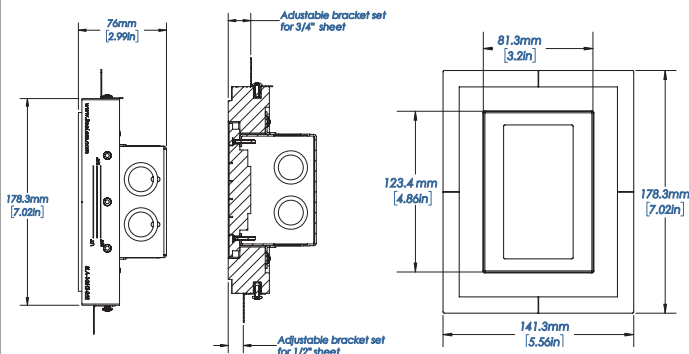

Project Information

Model Type: _____

Project Name: _____

Location: _____

SLA-1GHZ-062 & SLA-2GHZ-062

ARCHITECTURAL CRESTON HORIZON

SeeLess Solutions manufactures revolutionary patented mounting platforms designed to minimize clutter and enhance the overall appearance and finish of all wiring devices, thermostats, smoke detectors, sensors and more. Our gypsum platform enables you to take devices that are currently surface-mounted and provides them with the ability for seamless recessed integration with a beautifully designed minimal reveal. **SeeLess Solutions** delivers a minimalistic modern design adaptable to any residential & commercial environments.

SLA-1GHZ-062