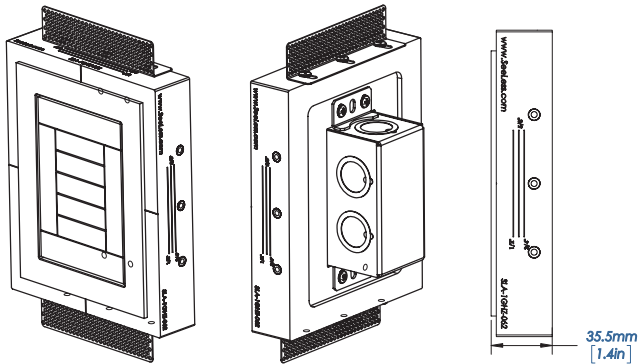

Project Information

Model Type: _____

Project Name: _____

Location: _____

SLA-1GHZ-062 & SLA-2GHZ-062

ARCHITECTURAL CRESTON HORIZON

SeeLess Solutions manufactures revolutionary patented mounting platforms designed to minimize clutter and enhance the overall appearance and finish of all wiring devices, thermostats, smoke detectors, sensors and more. Our gypsum platform enables you to take devices that are currently surface-mounted and provides them with the ability for seamless recessed integration with a beautifully designed minimal reveal. **SeeLess Solutions** delivers a minimalistic modern design adaptable to any residential & commercial environments.

SLA-1GHZ-062