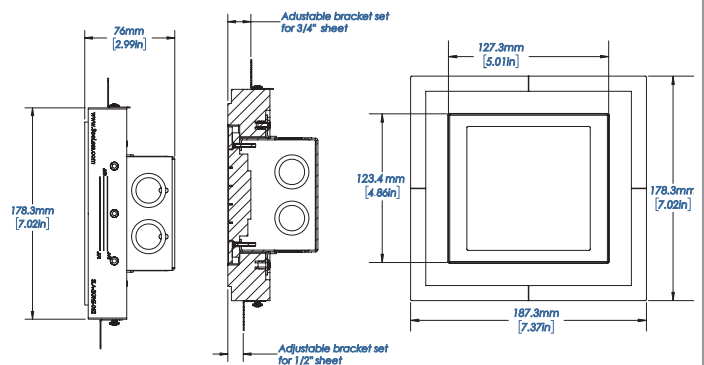

SLA-2GHZ-062

Product Ordering

SLA-1GHZ-062

SLA-2GHZ-062