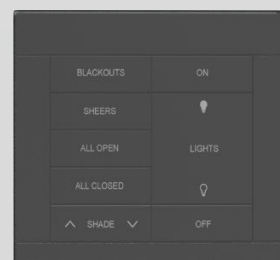

SLA-2GHZ-062