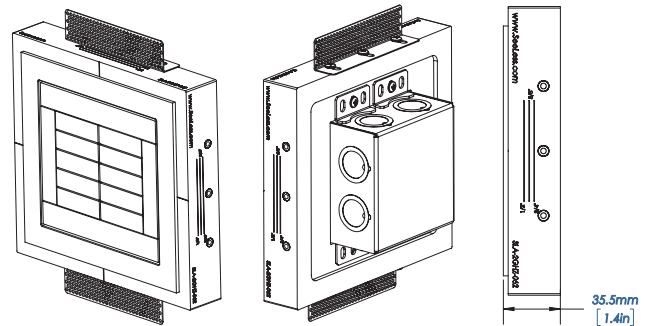

SLA-2GHZ-062

Product Ordering

SLA-1GHZ-062

SLA-2GHZ-062