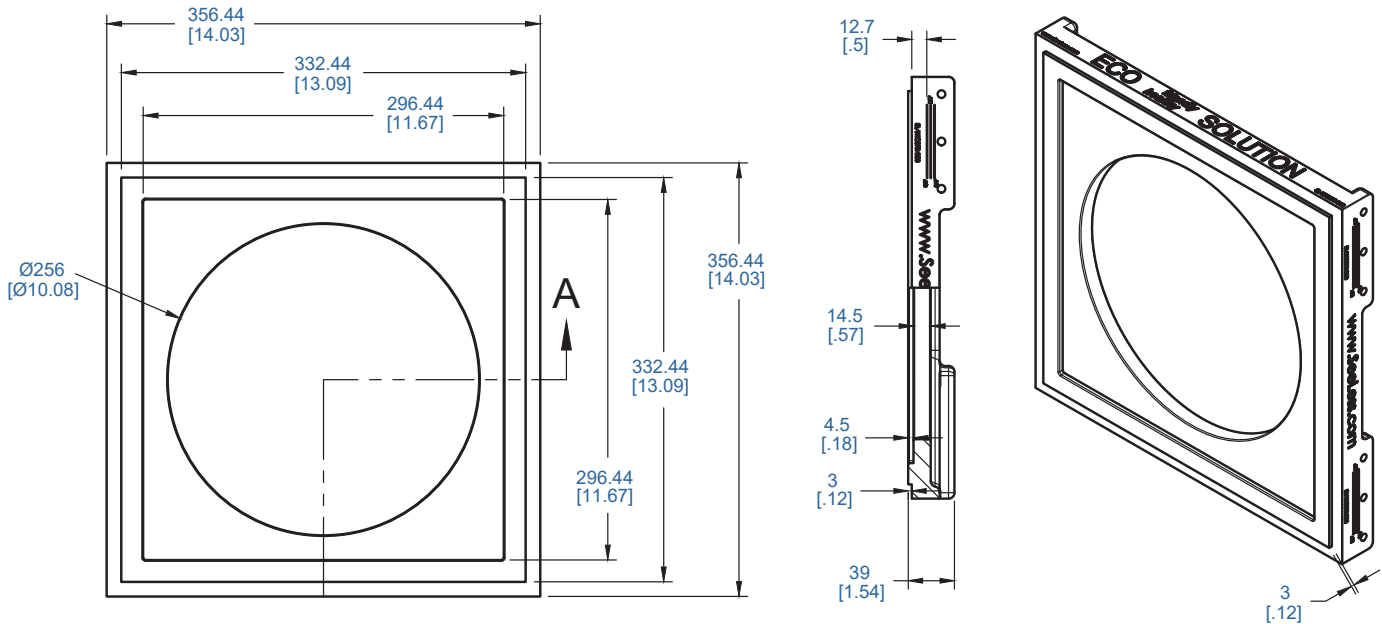

Project Information

Model Type: _____

Project Name: _____

Location: _____

SL-WICS7S-030 Square Speaker, Opening: 1/32" Mounting Platform

This custom **SL-WICS7S-030** mounting platform with a **1/32"** reveal creates clean lines and a flawless look around Wisdom ICS7a in-ceiling speaker.

SL-WICS7S-030

Key Features

- Reveal: 1/32" measured around Wisdom ICS7a in-ceiling speaker
- Compatible with Wisdom ICS7a in-ceiling speaker
- Seamless recessed integration
- Paintable level five plaster finish
- Brackets adjust to 3/4", 5/8", and 1/2" drywall
- Accommodates Class 2 electrical wiring devices
- Mounting hardware included
- U.S. and Int'l Patents: www.seeless.com/patents