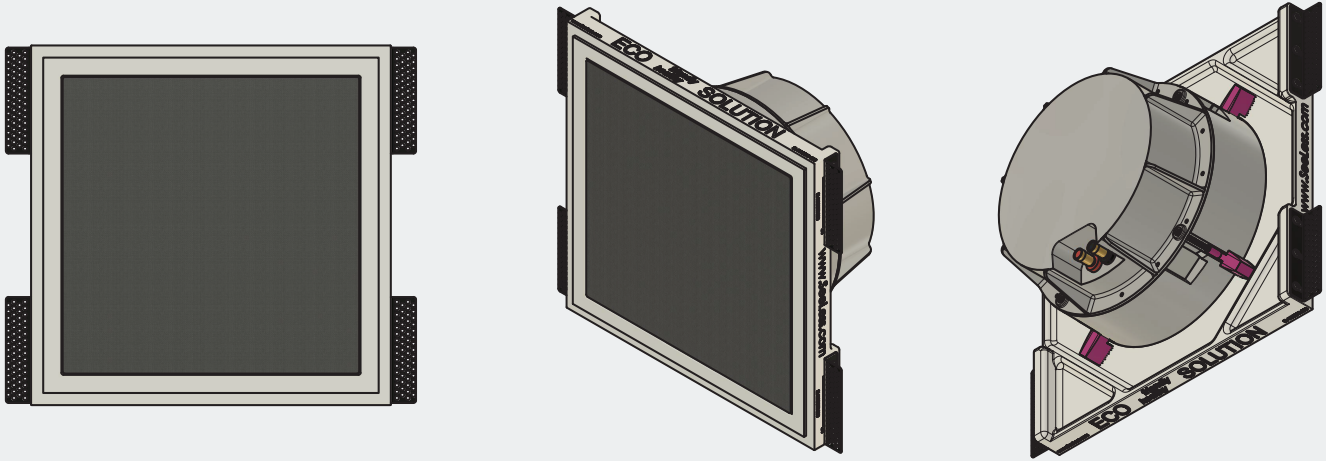

Project Information

Model Type: _____

Project Name: _____

Location: _____

SL-WICS7S-030 Square Speaker, Opening: 1/32" Mounting Platform

This custom **SL-WICS7S-030** mounting platform with a **1/32"** reveal creates clean lines and a flawless look around Wisdom ICS7a in-ceiling speaker.

SL-WICS7S-030

Key Features

- Reveal: 1/32" measured around Wisdom ICS7a in-ceiling speaker
- Compatible with Wisdom ICS7a in-ceiling speaker
- Seamless recessed integration
- Paintable level five plaster finish
- Brackets adjust to 3/4", 5/8", and 1/2" drywall
- Accommodates Class 2 electrical wiring devices
- Mounting hardware included
- U.S. and Int'l Patents: www.seeless.com/patents