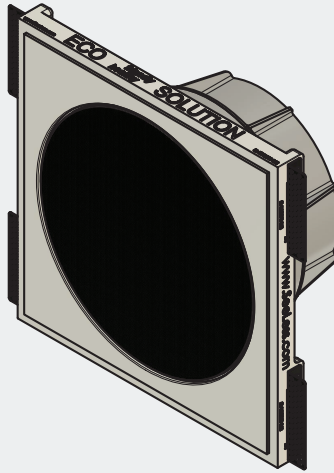

Project Information

Model Type: _____

Project Name: _____

Location: _____

SL-WICS7R-030

Wisdom Speaker Round In-Wall Plaster Mounting Platform

This custom **SL-WICS7R-030** mounting platform with a **1/32"** reveal creates clean lines and a flawless look around Wisdom ICS7a in-ceiling speaker.

SL-WICS7R-030

Key Features

- Reveal: 1/32" measured around Wisdom ICS7a in-ceiling speaker
- Compatible with Wisdom ICS7a in-ceiling speaker
- Seamless recessed integration
- Paintable level five plaster finish
- Brackets adjust to 3/4", 5/8", and 1/2" drywall
- Accommodates Class 2 electrical wiring devices
- Mounting hardware included
- U.S. and Int'l Patents: www.seeless.com/patents