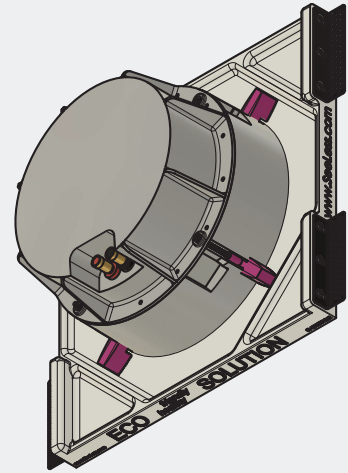

Project Information

Model Type: _____

Project Name: _____

Location: _____

SL-WICS7R-030

Wisdom Speaker Round In-Wall Plaster Mounting Platform

This custom **SL-WICS7R-030** mounting platform with a **1/32"** reveal creates clean lines and a flawless look around Wisdom ICS7a in-ceiling speaker.

SL-WICS7R-030

Key Features

- Reveal: 1/32" measured around Wisdom ICS7a in-ceiling speaker
- Compatible with Wisdom ICS7a in-ceiling speaker
- Seamless recessed integration
- Paintable level five plaster finish
- Brackets adjust to 3/4", 5/8", and 1/2" drywall
- Accommodates Class 2 electrical wiring devices
- Mounting hardware included
- U.S. and Int'l Patents: www.seeless.com/patents