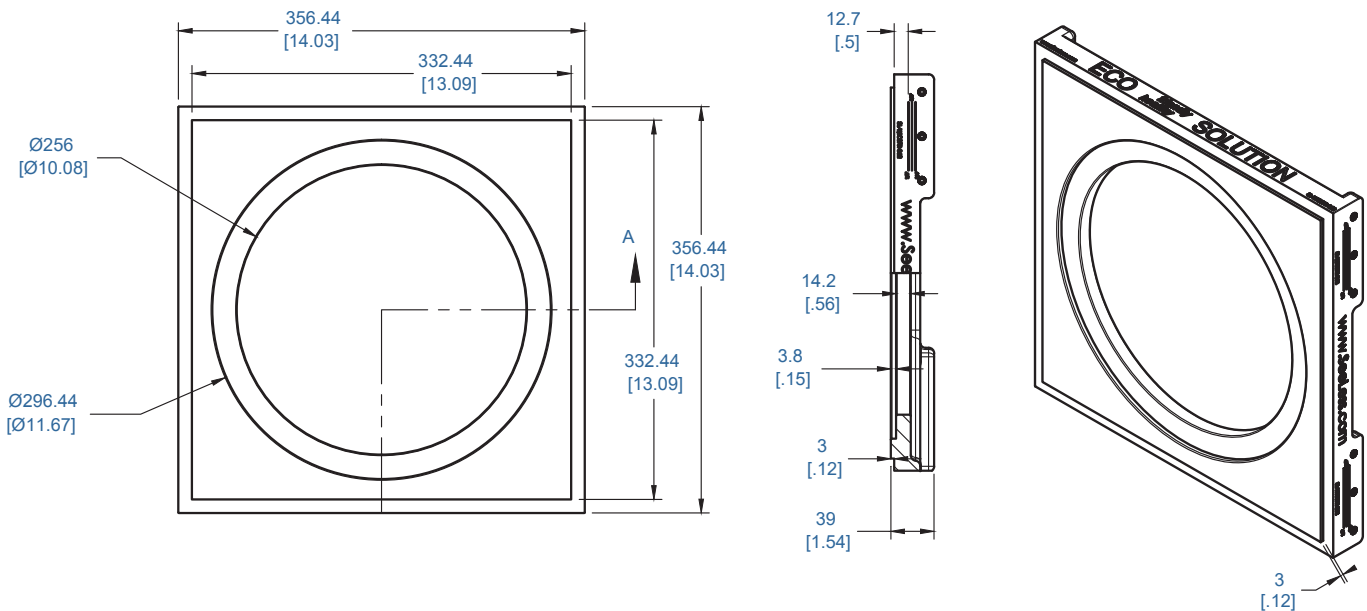

Project Information

Model Type: _____

Project Name: _____

Location: _____

SL-WICS7R-030

Wisdom Speaker Round In-Wall Plaster Mounting Platform

This custom **SL-WICS7R-030** mounting platform with a **1/32"** reveal creates clean lines and a flawless look around Wisdom ICS7a in-ceiling speaker.

SL-WICS7R-030

Key Features

- Reveal: 1/32" measured around Wisdom ICS7a in-ceiling speaker
- Compatible with Wisdom ICS7a in-ceiling speaker
- Seamless recessed integration
- Paintable level five plaster finish
- Brackets adjust to 3/4", 5/8", and 1/2" drywall
- Accommodates Class 2 electrical wiring devices
- Mounting hardware included
- U.S. and Int'l Patents: www.seeless.com/patents