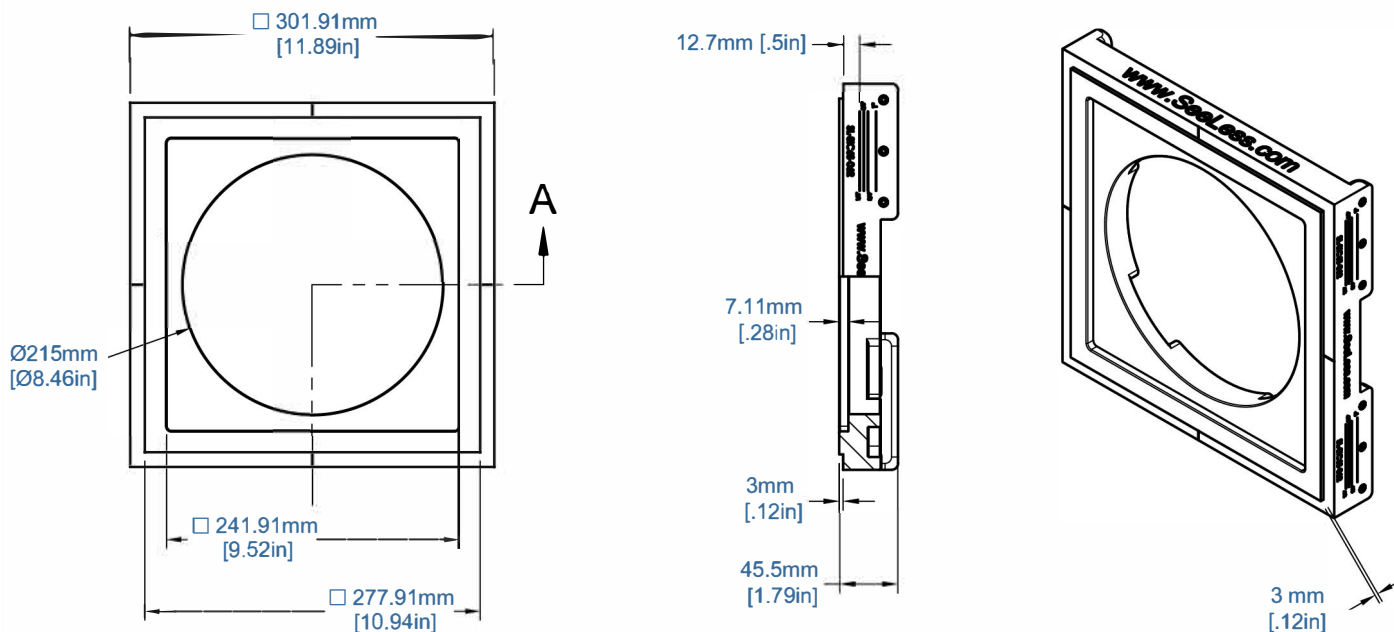

## THEORY SPEAKER SQUARE

This custom **SL-SIC6S-062** mounting platform with a **1/16"** reveal creates clean lines and a flawless look around Theory ICS6 in-ceiling speaker.

## Key Features

- *Reveal: 1/16" measured around Theory/ICS6 in-ceiling speaker*
- *Compatible with Theory ICS6 in-ceiling speaker*
- *Seamless recessed integration*
- *Paintable level five plaster finish*
- *Brackets adjust to 3/4", 5/8", and 1/2" drywall*
- *Accommodates Class 2 electrical wiring devices*
- *Mounting hardware included*
- *U.S. and Int'l Patents: [www.seeless.com/patents](http://www.seeless.com/patents)*