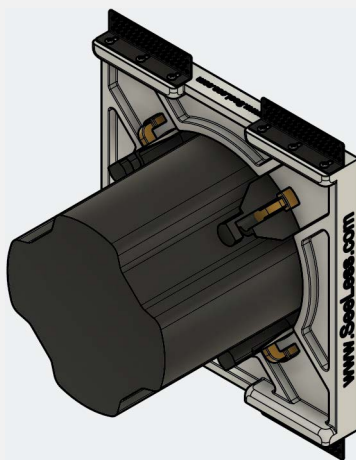

## THEORY SPEAKER SQUARE

This custom **SL-SIC6S-062** mounting platform with a **1/16"** reveal creates clean lines and a flawless look around Theory ICS6 in-ceiling speaker.

## Key Features

- *Reveal: 1/16" measured around Theory/ICS6 in-ceiling speaker*
- *Compatible with Theory ICS6 in-ceiling speaker*
- *Seamless recessed integration*
- *Paintable level five plaster finish*
- *Brackets adjust to 3/4", 5/8", and 1/2" drywall*
- *Accommodates Class 2 electrical wiring devices*
- *Mounting hardware included*
- *U.S. and Int'l Patents: [www.seeless.com/patents](http://www.seeless.com/patents)*