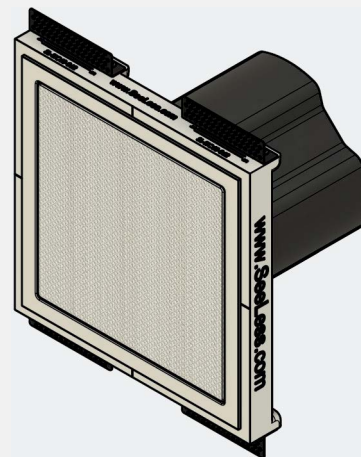

## THEORY SPEAKER SQUARE

This custom **SL-SIC6S-062** mounting platform with a **1/16"** reveal creates clean lines and a flawless look around Theory ICS6 in-ceiling speaker.

## Key Features

- *Reveal: 1/16" measured around Theory/ICS6 in-ceiling speaker*
- *Compatible with Theory ICS6 in-ceiling speaker*
- *Seamless recessed integration*
- *Paintable level five plaster finish*
- *Brackets adjust to 3/4", 5/8", and 1/2" drywall*
- *Accommodates Class 2 electrical wiring devices*
- *Mounting hardware included*
- *U.S. and Int'l Patents: [www.seeless.com/patents](http://www.seeless.com/patents)*