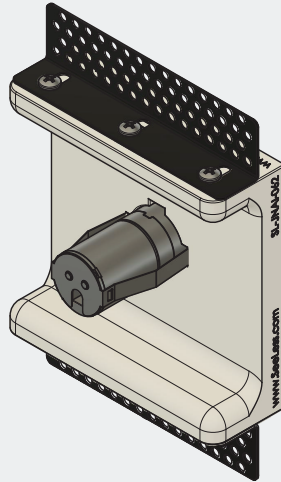

SL-JNAI-062

Josh.ai Nano Mounting Platform

Deliver the smart home of your dreams with our SL-JNAI-062 flush mounting platform designed to keep the Josh.ai Nano Architectural Microphone must-have out of sight.

SL-JNAI-062

Key Features

- Compatible with Josh.ai Nano voice control device
- Flush mounted trimless and seamless design
- Easy installation for new construction and remodel applications
- Universal mounting plate & mounting hardware included
- Made from environmentally friendly and recyclable materials
- 5 year warranty
- U.S. and Int'l Patents: www.seeless.com/patents