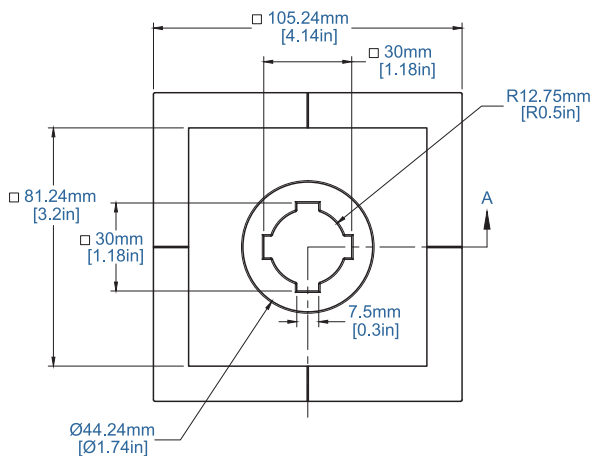

SL-JNAI-062

Josh.ai Nano Mounting Platform

Deliver the smart home of your dreams with our SL-JNAI-062 flush mounting platform designed to keep the Josh.ai Nano Architectural Microphone must-have out of sight.

SL-JNAI-062

Key Features

- Compatible with Josh.ai Nano voice control device
- Flush mounted trimless and seamless design
- Easy installation for new construction and remodel applications
- Universal mounting plate & mounting hardware included
- Made from environmentally friendly and recyclable materials
- 5 year warranty
- U.S. and Int'l Patents: www.seeless.com/patents