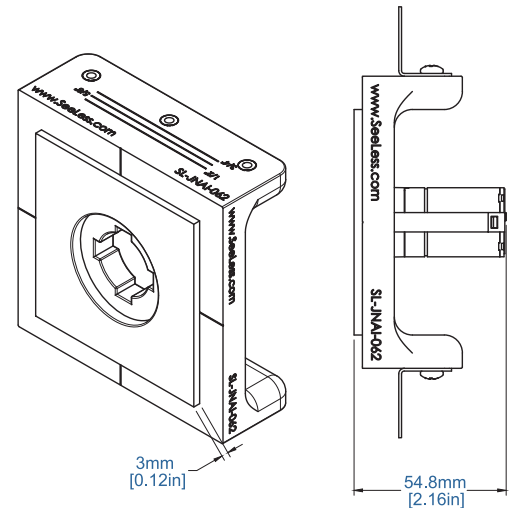

SL-JNAI-062

Josh.ai Nano Mounting Platform

Deliver the smart home of your dreams with our SL-JNAI-062 flush mounting platform designed to keep the Josh.ai Nano Architectural Microphone must-have out of sight.

SL-JNAI-062

Key Features

- Compatible with Josh.ai Nano voice control device
- Flush mounted trimless and seamless design
- Easy installation for new construction and remodel applications
- Universal mounting plate & mounting hardware included
- Made from environmentally friendly and recyclable materials
- 5 year warranty
- U.S. and Int'l Patents: www.seeless.com/patents