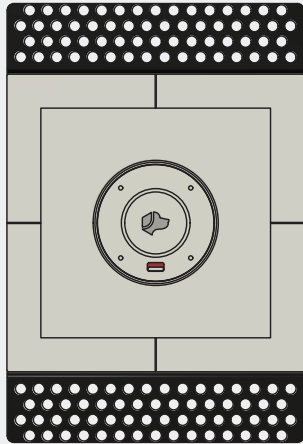

SL-JNAI-062

Josh.ai Nano Mounting Platform

Deliver the smart home of your dreams with our SL-JNAI-062 flush mounting platform designed to keep the Josh.ai Nano Architectural Microphone must-have out of sight.

SL-JNAI-062

Key Features

- Compatible with Josh.ai Nano voice control device
- Flush mounted trimless and seamless design
- Easy installation for new construction and remodel applications
- Universal mounting plate & mounting hardware included
- Made from environmentally friendly and recyclable materials
- 5 year warranty
- U.S. and Int'l Patents: www.seeless.com/patents