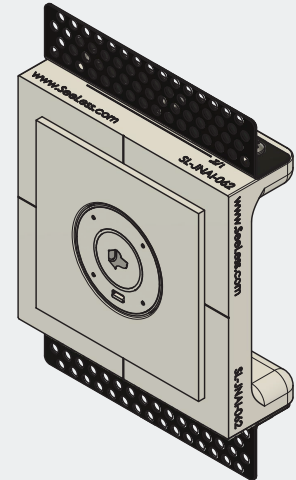

SL-JNAI-062

Josh.ai Nano Mounting Platform

Deliver the smart home of your dreams with our SL-JNAI-062 flush mounting platform designed to keep the Josh.ai Nano Architectural Microphone must-have out of sight.

SL-JNAI-062

Key Features

- Compatible with Josh.ai Nano voice control device
- Flush mounted trimless and seamless design
- Easy installation for new construction and remodel applications
- Universal mounting plate & mounting hardware included
- Made from environmentally friendly and recyclable materials
- 5 year warranty
- U.S. and Int'l Patents: www.seeless.com/patents