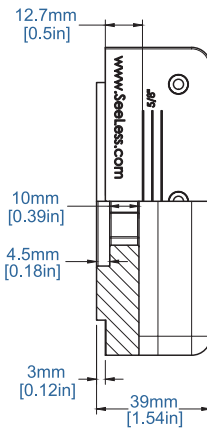

SL-JNAI-062

Josh.ai Nano Mounting Platform

Deliver the smart home of your dreams with our SL-JNAI-062 flush mounting platform designed to keep the Josh.ai Nano Architectural Microphone must-have out of sight.

SL-JNAI-062

Key Features

- Compatible with Josh.ai Nano voice control device
- Flush mounted trimless and seamless design
- Easy installation for new construction and remodel applications
- Universal mounting plate & mounting hardware included
- Made from environmentally friendly and recyclable materials
- 5 year warranty
- U.S. and Int'l Patents: www.seeless.com/patents