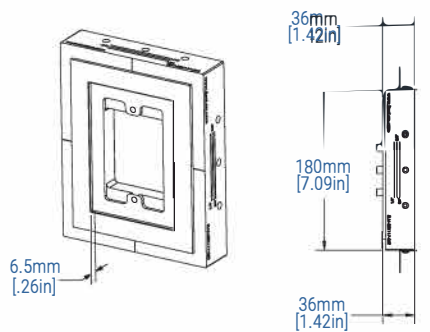

Our SeeLess Meljac Architectural style collection accommodates three **custom magnetic** Meljac keypad styles of French brass electrical wiring accessories.

SLM-82x82

SLM-82x117

SLM-82x144

Key Features

- Sharp corners
- Reveal: 1/16"
- Weight: 2.20 lb
- Seamless recessed integration
- Paintable level five plaster finish
- Mounting hardware included
- Brackets adjust to 3/4", 5/8" and 1/2" drywall
- Accommodates Class 2 wiring devices. No need to add Meljac back box
- Compatible with **custom magnetic** Meljac devices only