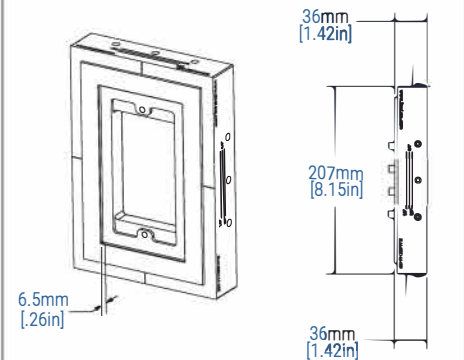

Our SeeLess Meljac Architectural style collection accommodates three **custom magnetic** Meljac keypad styles of French brass electrical wiring accessories.

SLM-82x82

SLM-82x117

SLM-82x144

Key Features

- Sharp corners
- Reveal: 1/16"
- Weight: 2.20 lb
- Seamless recessed integration
- Paintable level five plaster finish
- Mounting hardware included
- Brackets adjust to 3/4", 5/8" and 1/2" drywall
- Accommodates Class 2 wiring devices. No need to add Meljac back box
- Compatible with **custom magnetic** Meljac devices only