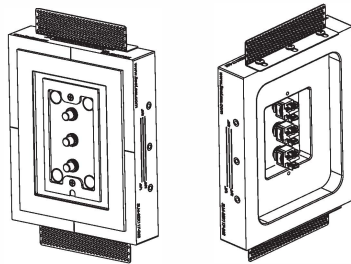

SEELESSTM

SOLUTIONS

Project Information

Model Type: _____

Project Name: _____

Location: _____

SLM-82x82/117/144

MELJAC

Our SeeLess Meljac Architectural style collection accommodates three **custom magnetic** Meljac keypad styles of French brass electrical wiring accessories.

SLM-82x82

SLM-82x117

SLM-82x144

Key Features

- Sharp corners
- Reveal: 1/16"
- Weight: 2.20 lb
- Seamless recessed integration
- Paintable level five plaster finish
- Mounting hardware included
- Brackets adjust to 3/4", 5/8" and 1/2" drywall
- Accommodates Class 2 wiring devices. No need to add Meljac back box
- Compatible with **custom magnetic** Meljac devices only