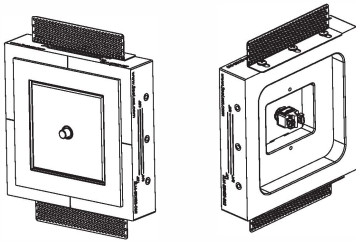

Our SeeLess Meljac Architectural style collection accommodates three **custom magnetic** Meljac keypad styles of French brass electrical wiring accessories.

SLM-82x82

SLM-82x117

SLM-82x144

Key Features

- Sharp corners
- Reveal: 1/16"
- Weight: 2.20 lb
- Seamless recessed integration
- Paintable level five plaster finish
- Mounting hardware included
- Brackets adjust to 3/4", 5/8" and 1/2" drywall
- Accommodates Class 2 wiring devices. No need to add Meljac back box
- Compatible with **custom magnetic** Meljac devices only