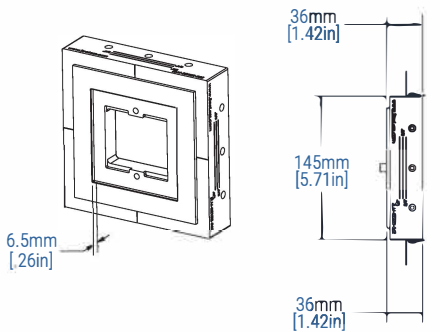

Our SeeLess Meljac Architectural style collection accommodates three **custom magnetic** Meljac keypad styles of French brass electrical wiring accessories.

SLM-82x82

SLM-82x117

SLM-82x144

Key Features

- Sharp corners
- Reveal: 1/16"
- Weight: 2.20 lb
- Seamless recessed integration
- Paintable level five plaster finish
- Mounting hardware included
- Brackets adjust to 3/4", 5/8" and 1/2" drywall
- Accommodates Class 2 wiring devices. No need to add Meljac back box
- Compatible with **custom magnetic** Meljac devices only