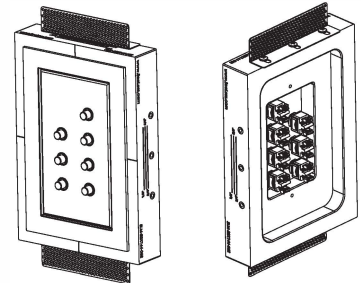

Our SeeLess Meljac Architectural style collection accommodates three **custom magnetic** Meljac keypad styles of French brass electrical wiring accessories.

SLM-82x82

SLM-82x117

SLM-82x144

Key Features

- Sharp corners
- Reveal: 1/16"
- Weight: 2.20 lb
- Seamless recessed integration
- Paintable level five plaster finish
- Mounting hardware included
- Brackets adjust to 3/4", 5/8" and 1/2" drywall
- Accommodates Class 2 wiring devices. No need to add Meljac back box
- Compatible with **custom magnetic** Meljac devices only