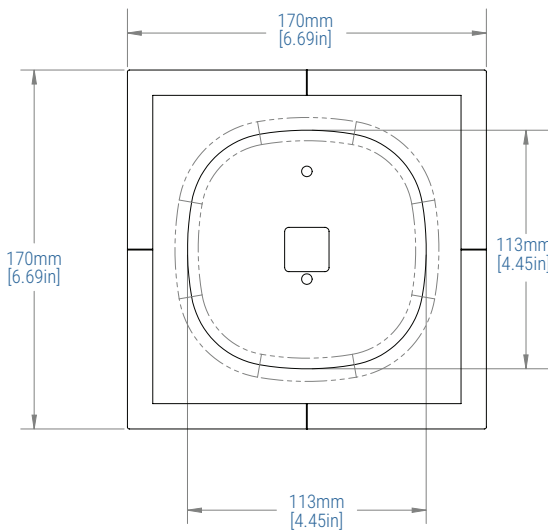

### Project Information

Model Type: \_\_\_\_\_

Project Name: \_\_\_\_\_

Location: \_\_\_\_\_

## ECOBEE THERMOSTAT IN-WALL PLASTER MOUNTING PLATFORM

This unique SeeLess mount is designed for use with the sought-after Ecobee thermostat and built with a focus on aesthetics.

### SLE-TSU-375

### Key Features

- Flush mounted trimless and seamless design
- Brackets adjust to 3/4", 5/8" and 1/2" drywall
- Made from environmentally friendly and recyclable materials
- Reveal: 3/8"
- Easy installation for new construction and remodel applications
- Compatible with Ecobee 4 thermostat
- Weight: 2.43 lb
- 5-year warranty