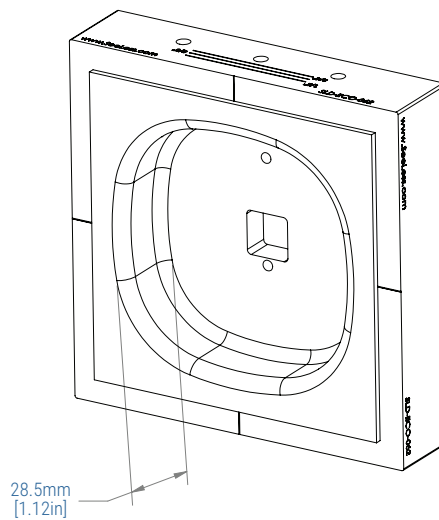

## ECOBEE THERMOSTAT IN-WALL PLASTER MOUNTING PLATFORM

This unique SeeLess mount is designed for use with the sought-after Ecobee thermostat and built with a focus on aesthetics.

### Key Features

- Flush mounted trimless and seamless design
- Brackets adjust to 3/4", 5/8" and 1/2" drywall
- Made from environmentally friendly and recyclable materials
- Reveal: 3/8"
- Easy installation for new construction and remodel applications
- Compatible with Ecobee 4 thermostat
- Weight: 2.43 lb
- 5-year warranty