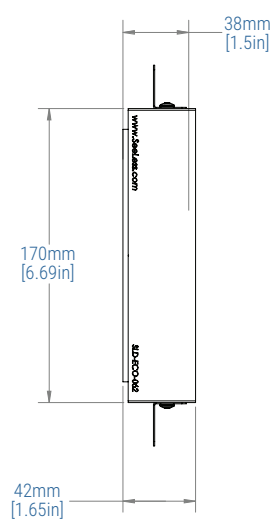

## ECOBEE THERMOSTAT IN-WALL PLASTER MOUNTING PLATFORM

This unique SeeLess mount is designed for use with the sought-after Ecobee thermostat and built with a focus on aesthetics.

### SLE-TSU-375

### Key Features

- Flush mounted trimless and seamless design
- Brackets adjust to 3/4", 5/8" and 1/2" drywall
- Made from environmentally friendly and recyclable materials
- Reveal: 3/8"
- Easy installation for new construction and remodel applications
- Compatible with Ecobee 4 thermostat
- Weight: 2.43 lb
- 5-year warranty