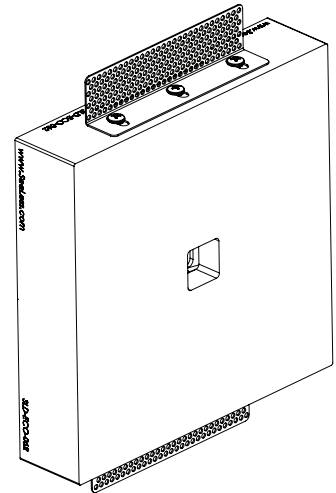

## ECOBEE THERMOSTAT IN-WALL PLASTER MOUNTING PLATFORM

This unique SeeLess mount is designed for use with the sought-after Ecobee thermostat and built with a focus on aesthetics.

### Key Features

- Flush mounted trimless and seamless design
- Brackets adjust to 3/4", 5/8" and 1/2" drywall
- Made from environmentally friendly and recyclable materials
- Reveal: 3/8"
- Easy installation for new construction and remodel applications
- Compatible with Ecobee 4 thermostat
- Weight: 2.43 lb
- 5-year warranty