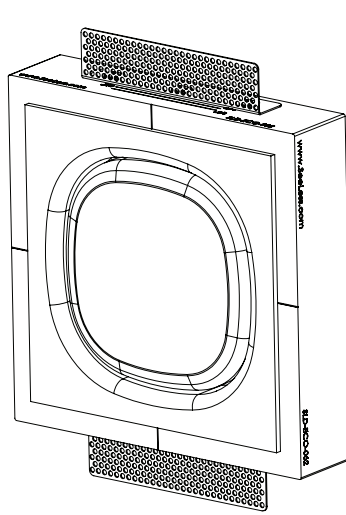

## ECOBEE THERMOSTAT IN-WALL PLASTER MOUNTING PLATFORM

This unique SeeLess mount is designed for use with the sought-after Ecobee thermostat and built with a focus on aesthetics.

### SLE-TSU-375

### Key Features

- Flush mounted trimless and seamless design
- Brackets adjust to 3/4", 5/8" and 1/2" drywall
- Made from environmentally friendly and recyclable materials
- Reveal: 3/8"
- Easy installation for new construction and remodel applications
- Compatible with Ecobee 4 thermostat
- Weight: 2.43 lb
- 5-year warranty