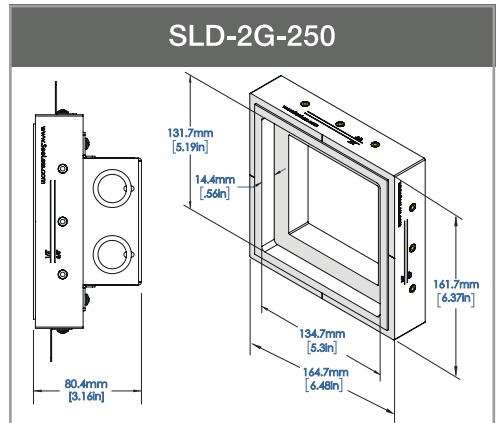

SLD-2G

Two Gang Designer Style