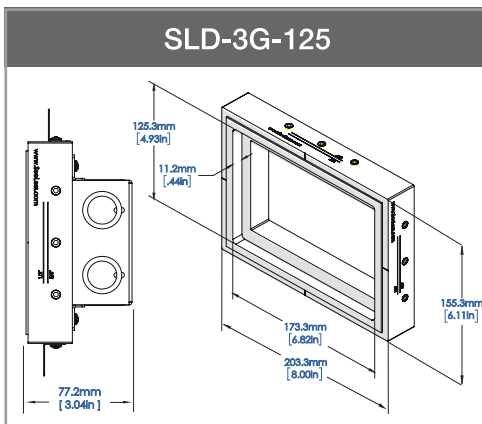

SLD-3G

Three Gang Designer Style