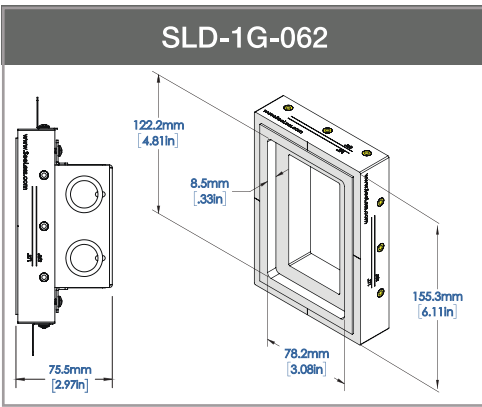

SLD-1G

One Gang Designer Style