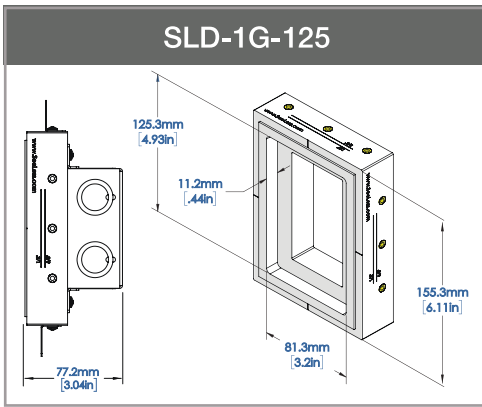

SLD-1G

One Gang Designer Style