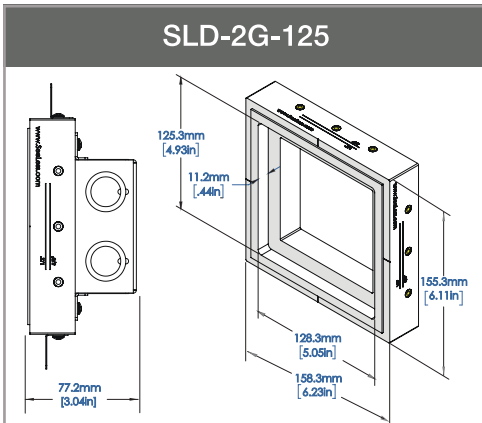

SLD-2G

Two Gang Designer Style