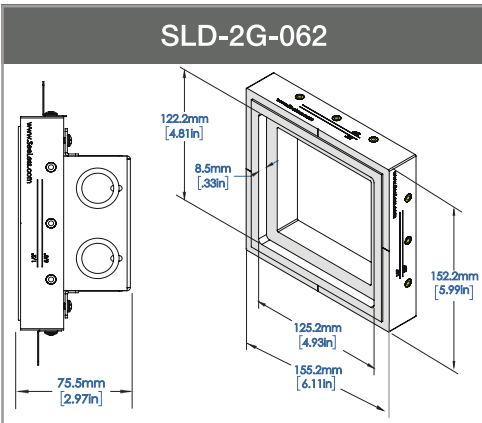

SLD-2G

Two Gang Designer Style