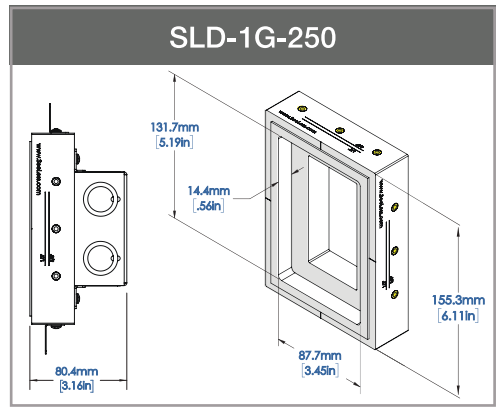

SLD-1G

One Gang Designer Style