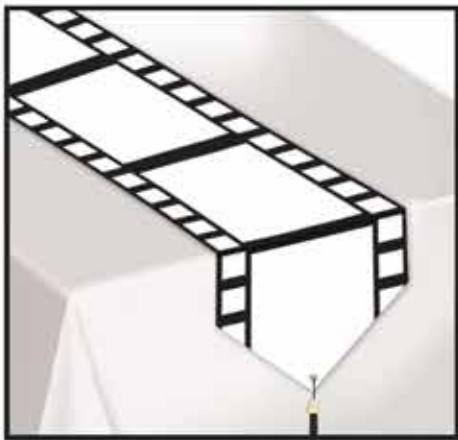

PRINTED FILMSTRIP TABLE RUNNER (1 Pc.)
54718 11" x 6'