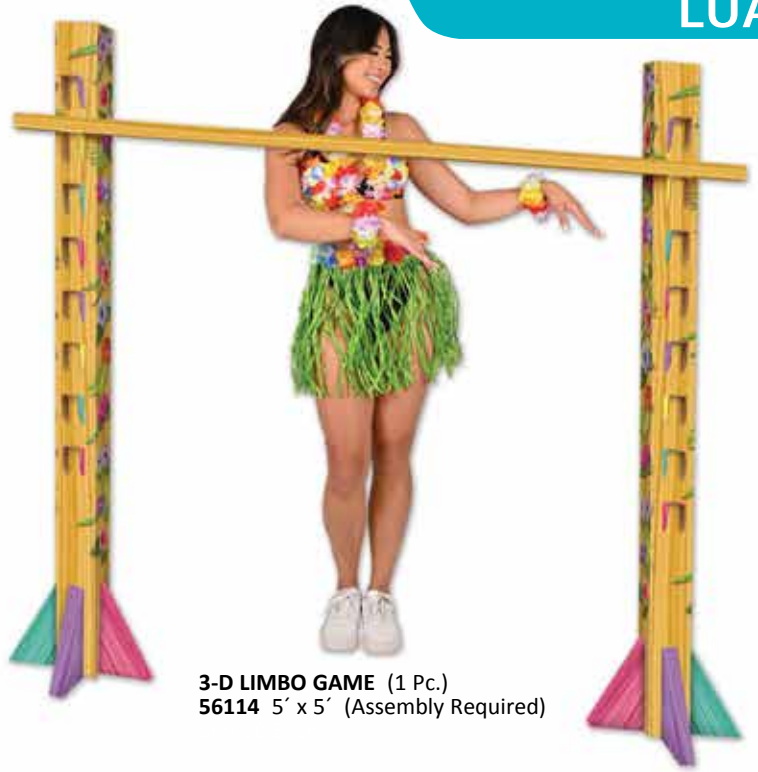

3-D LIMBO GAME (1 Pc.)
56114 5' x 5' (Assembly Required)