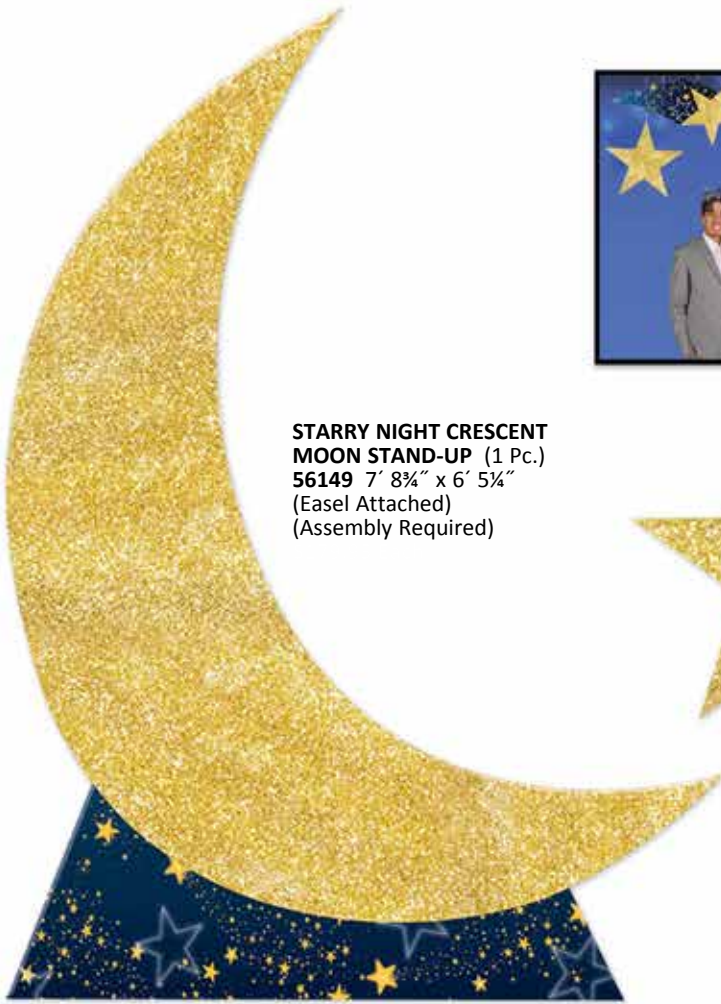

STARRY NIGHT CRESCENT MOON STAND-UP (1 Pc.)
56149 7' 8 3/4" x 6' 5 1/4"
(Easel Attached)
(Assembly Required)