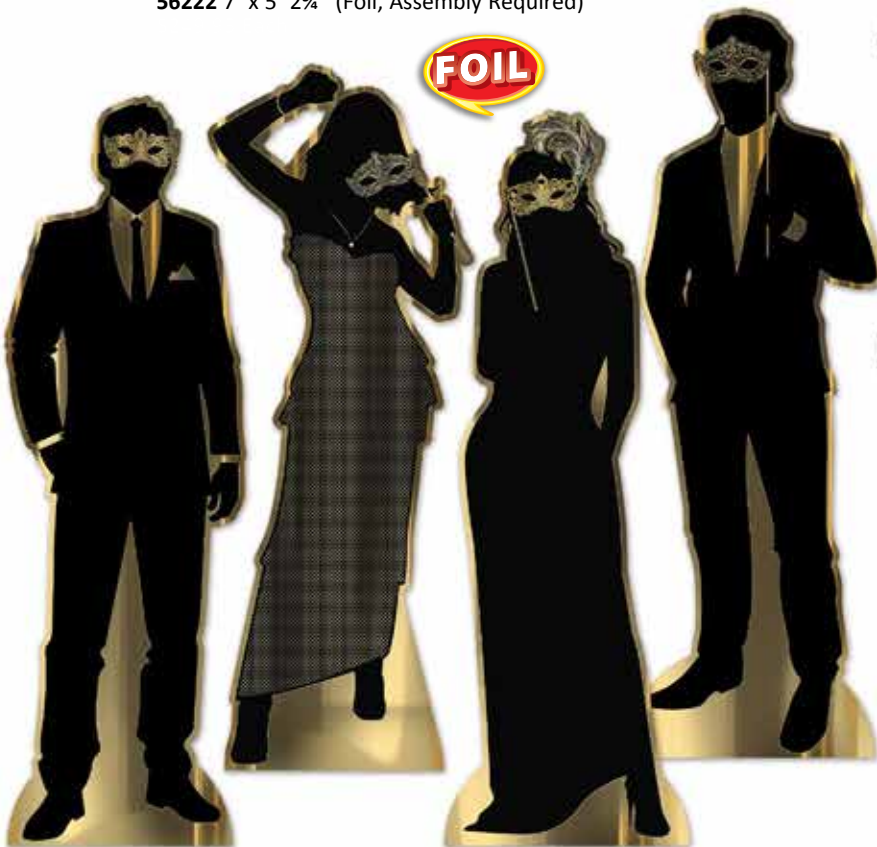

- A. Masquerade Silhouette Stand-Ups #56243**
(5' 11" x 24¾"), Foil, Easel Attached, Assembly Required, 4 Pieces
- B. Masquerade Mask Wall Decorations #56189**
(4— 29" x 16¾", 2— 27" x 32¾"), Foil, 6 Pieces
- C. Masquerade 3-D Archway Prop #56222**
(7' x 5' 2¾"), Foil, Assembly Required, 1 Piece
- D. Masquerade Photo Prop #56245**
(7' x 6'), Easel Attached, Assembly Required, 1 Piece
- E. Decorative Fans #53319**
(2— 9", 2— 12", 1— 16"), Asstd. Paper & Foil, 5 Pieces
- F. 3-Tier Shimmering Chandeliers #57510-GD**
4', 2 Pieces
- G. Metallic Fans #53927-GD**
(2— 9", 2— 12½", 1— 16½"), 5 Pieces
- H. Masquerade 3-D Tall Column Props #56226**
(7' 6" x 16¾"), Foil, Assembly Required, 2 Pieces
- I. Metallic Spray Centerpieces #53929-BKGD**
19", 4 Pieces
- J. Masquerade 3-D Short Column Props #56235**
(33¾" x 14¼"), Foil, Assembly Required, 2 Pieces
- K. Metallic Feather Cascade Centerpieces #53440-GD**
24", 2 Pieces
- L. Gleam 'N Curtain #55410-GD**
(8' Tall x 3' Wide), 1 Piece
- M. Metallic Aisle Runner #56121-GD**
(30" x 50"), Includes Double-Sided Tape, 1 Piece
- N. Masquerade Mask Stand-Ups #56239**
(36" x 52½"), Foil, Easel Attached, Assembly Required, 2 Pieces

MASQUERADE

FOIL

MASQUERADE 3-D ARCHWAY PROP (1 Pc.)
56222 7' x 5' 2 3/4" (Foil, Assembly Required)

MASQUERADE PHOTO PROP (1 Pc.)
56245 7' x 6' (Easel Attached, Assembly Required)

FOIL

MASQUERADE SILHOUETTE STAND-UPS (4 Pcs.)
56243 5' 11" x 24 3/4" (Foil, Easel Attached, Assembly Required)