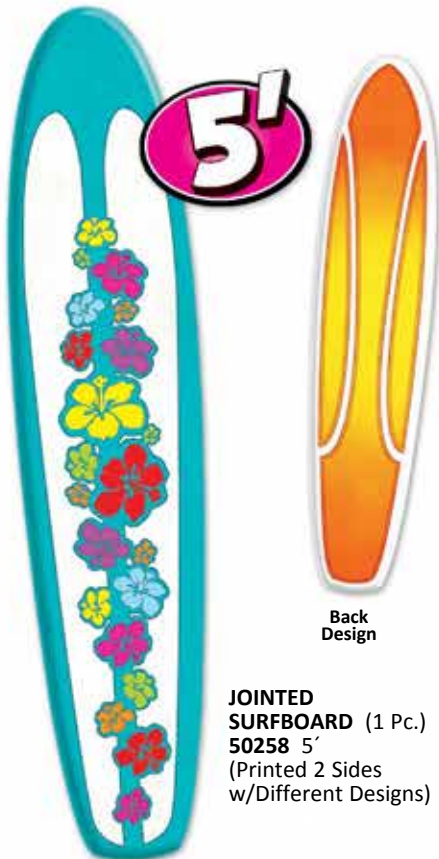

5'

Back Design

JOINTED SURFBOARD (1 Pc.)
50258 5"
(Printed 2 Sides
w/Different Designs)