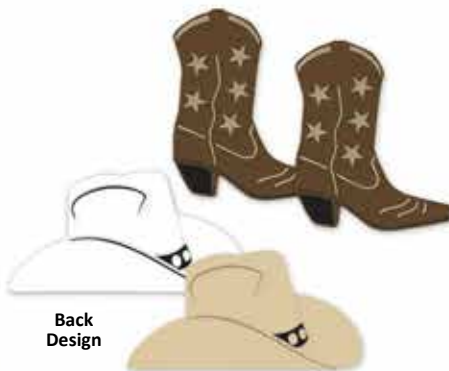

FOIL COWBOY HAT & BOOT SILHOUETTES (4 Pcs.)
53769 8" - 12¾"
(Foil 1 Side/Printed 2 Sides)