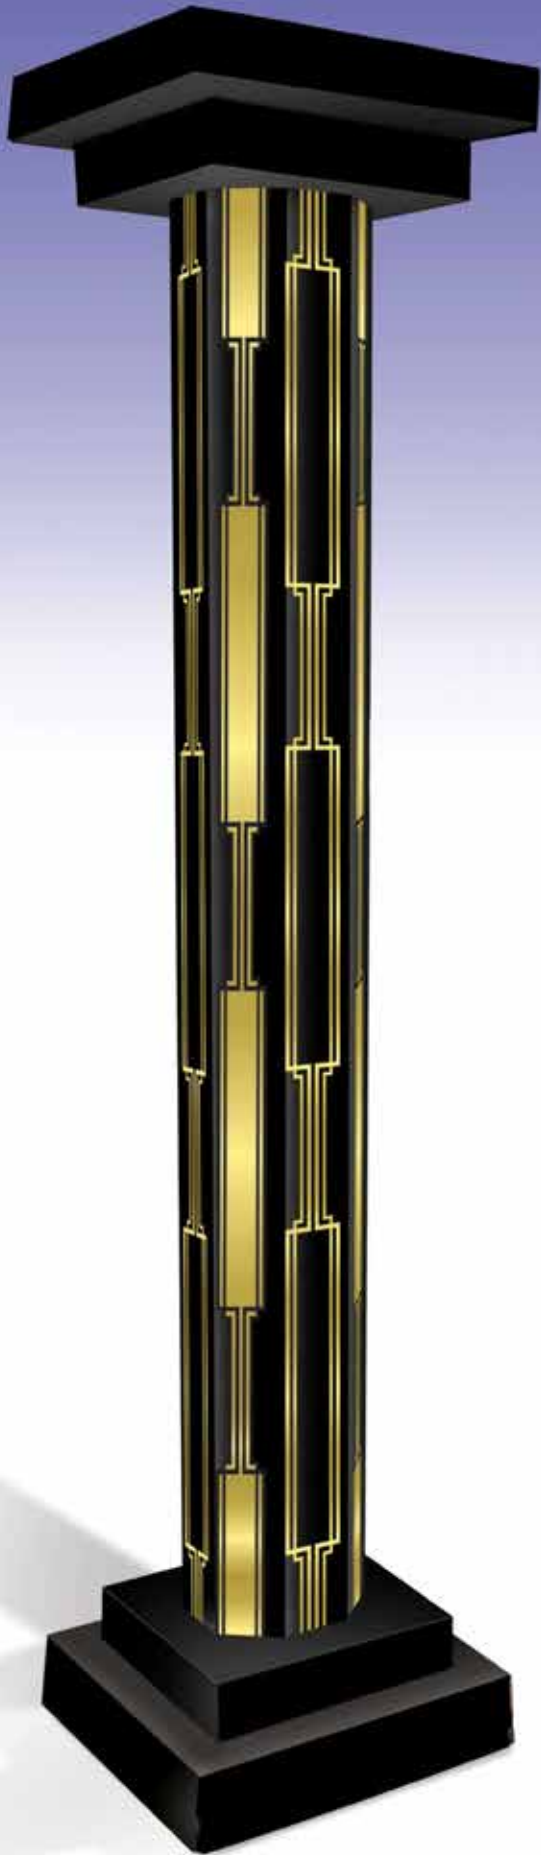

PROM 2024

THEMES & ACCESSORIES

JUMBO DISPLAY PROPS

Our prom decorations are a quick and perfect way to build your own unique prom experience.

- **Free - Standing**
- **Made In USA**
- **UV Coated**
- **Printed Durable Corrugated Cardboard**
- **NO TOOLS Are Required**
- **Easy To Assemble**
- **Assembly Instructions Included**

- A. Masquerade Silhouette Stand-Ups #56243**
(5' 11" x 24¾"), Foil, Easel Attached, Assembly Required, 4 Pieces
- B. Masquerade Mask Wall Decorations #56189**
(4— 29" x 16¾", 2— 27" x 32¾"), Foil, 6 Pieces
- C. Masquerade 3-D Archway Prop #56222**
(7' x 5' 2¾"), Foil, Assembly Required, 1 Piece
- D. Masquerade Photo Prop #56245**
(7' x 6'), Easel Attached, Assembly Required, 1 Piece
- E. Decorative Fans #53319**
(2— 9", 2— 12", 1— 16"), Asstd. Paper & Foil, 5 Pieces
- F. 3-Tier Shimmering Chandeliers #57510-GD**
4', 2 Pieces
- G. Metallic Fans #53927-GD**
(2— 9", 2— 12½", 1— 16½"), 5 Pieces
- H. Masquerade 3-D Tall Column Props #56226**
(7' 6" x 16¾"), Foil, Assembly Required, 2 Pieces
- I. Metallic Spray Centerpieces #53929-BKGD**
19", 4 Pieces
- J. Masquerade 3-D Short Column Props #56235**
(33¾" x 14¼"), Foil, Assembly Required, 2 Pieces
- K. Metallic Feather Cascade Centerpieces #53440-GD**
24", 2 Pieces
- L. Gleam 'N Curtain #55410-GD**
(8' Tall x 3' Wide), 1 Piece
- M. Metallic Aisle Runner #56121-GD**
(30" x 50"), Includes Double-Sided Tape, 1 Piece
- N. Masquerade Mask Stand-Ups #56239**
(36" x 52½"), Foil, Easel Attached, Assembly Required, 2 Pieces