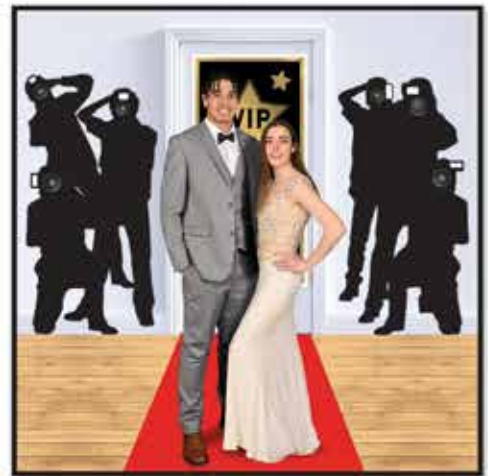

RED ROPE STANCHION SET (1 Pc.)
57658 (3 Flexible Ropes, 4— 34" Posts
& 4— 10" Refillable Bases Included)