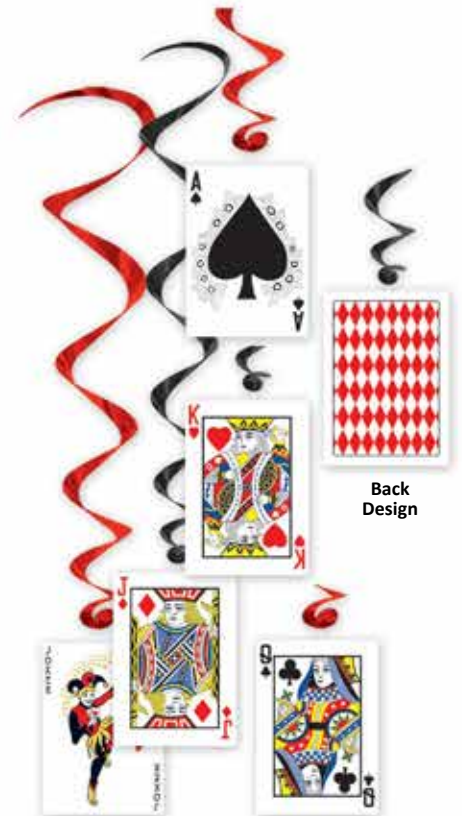

PLAYING CARD WHIRLS (5 Pcs.)
57829 3' 4"
(Printed 2 Sides w/Different Designs)

Back
Design