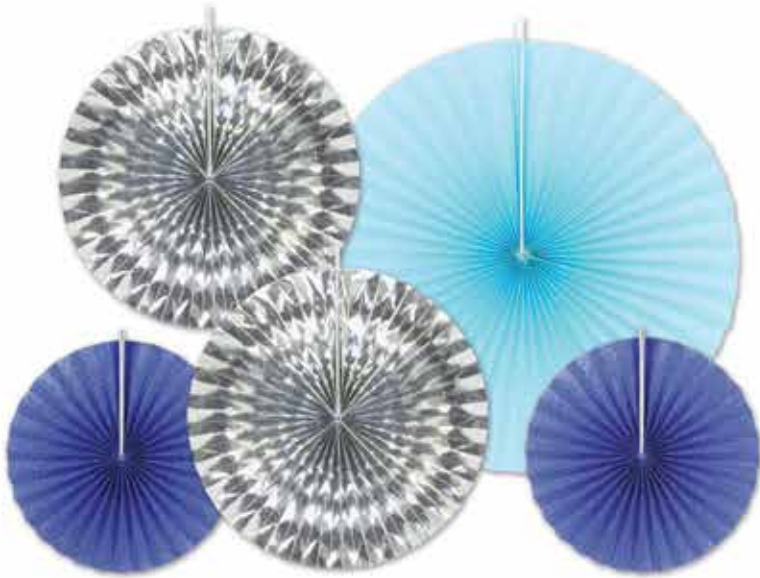

8'

GLEAM 'N CURTAIN (1 Pc.)
55410-S 8' Tall x 3' Wide

50'

METALLIC AISLE RUNNER (1 Pc.)
56121-S 30" x 50'
(Includes Double-Sided Tape)

WHITE TISSUE SNOWFLAKES (1 Pc.)
22875-W 15" (Asstd. Designs)

-OP
(Opalescent)

-S (Silver)

-B (Blue)

METALLIC WINTER SNOWFLAKES (1 Pc.)
20505 24"
-B (Blue) -S (Silver)
20505-OP (Opalescent)

DECORATIVE FANS (5 Pcs.)
53321 (2— 9", 2— 12", 1— 16")
 (Asstd. Paper, Foil & Glitter)

**CLEAR
 PLASTIC**