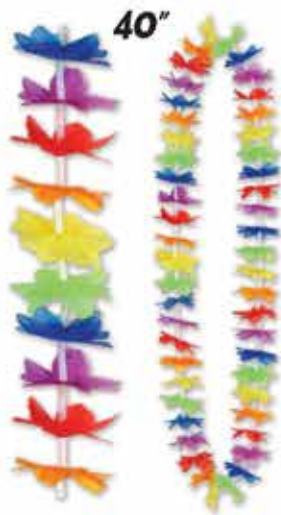

SILK 'N PETALS RAINBOW FLORAL LEI (1 Pc.)
57391-50 40"