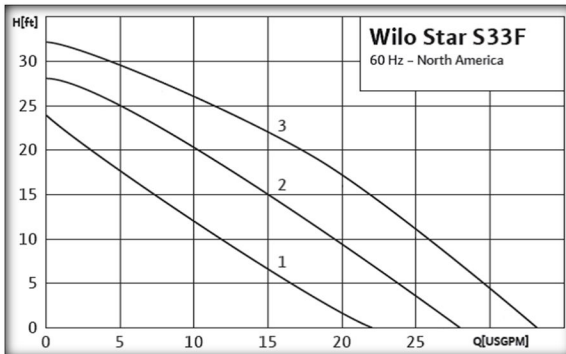

WFMW/OC STAR 30-1 ISO

WFMW/OC STAR 30-2 ISO

Specifications

Dimensions: 16" L x 11" W x 7 1/4" H

Center to Center: 5 3/4" (1" FPT)

Center to Wall: 2 1/4"

Electrical: Single Phase 60 Hz 230 volt
Low- 0.5 A Med- 0.7 A High- 0.9 A

Weight:
27 lbs.

Specifications

Dimensions: 16" L x 11" W x 7 1/4" H

Center to Center: 5 3/4" (1" FPT)

Center to Wall: 2 1/4"

Electrical: Single Phase 60 Hz 230 volt
Low- 1.0 A Med- 1.4 A High- 1.8 A

Weight:
36 lbs.