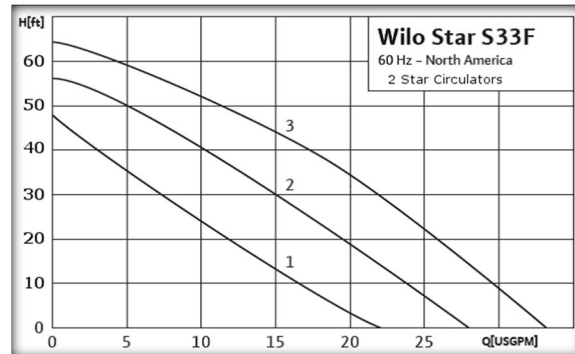

WFMW/OC STAR 30-1 ISO

WFMW/OC STAR 30-2 ISO

Specifications

Dimensions: 16" L x 11" W x 7 1/4" H

Center to Center: 5 3/4" (1" FPT)

Center to Wall: 2 1/4"

Electrical: Single Phase 60 Hz 230 volt
Low- 0.5 A Med- 0.7 A High- 0.9 A

Weight:
27 lbs.

Specifications

Dimensions: 16" L x 11" W x 7 1/4" H

Center to Center: 5 3/4" (1" FPT)

Center to Wall: 2 1/4"

Electrical: Single Phase 60 Hz 230 volt
Low- 1.0 A Med- 1.4 A High- 1.8 A

Weight:
36 lbs.