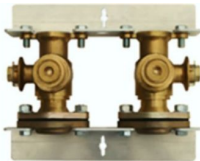

\$635.83

VBASS 2A

2" FPT (all 3 sides) 3-way Flush/Fill Valve
(also 4 Bolt ANSI)

List Price

\$869.05

Flush/Fill Valves - Bracket Assemb.

VBASS-M	<u>RFVH/B 1.5</u>	<u>RFVH/B 2</u>
----------------	--------------------------	------------------------

1" FPT 3-Way Valve

1.5" FPT 3-Way Valve in Brackets

2" FPT 3-Way Valve in Brackets
(insulating wrap available upon request)

<u>RFVW/B 100</u>	<u>RFVW/B 1.5</u>	<u>RFVW/B 2</u>
--------------------------	--------------------------	------------------------

1" FPT 3-Way Valves in Brackets

1.5" FPT 3-Way Valves in Brackets

2" FPT 3-Way Valves in Brackets
(insulating wraps available upon request)

Flush / Fill Valves

3-way valves with FPT connections (all inlets/outlets)

Flush/Fill Valve Assemblies (cont.)

VF MBA 100

- (qty.2) 3-Way Valves
- Insulated Metal Cabinet
- 1" FPT x 1" FPT
- 1" FPT Flush Port

List Price
\$754.76

RFV 100 x 1

- (qty.2) 1" 3-Way Valves
- Outdoor Flush/Fill Cabinet
- Removable lid (not shown)
- **1" HDPE Hookups**
- 1" FPT Flush Port