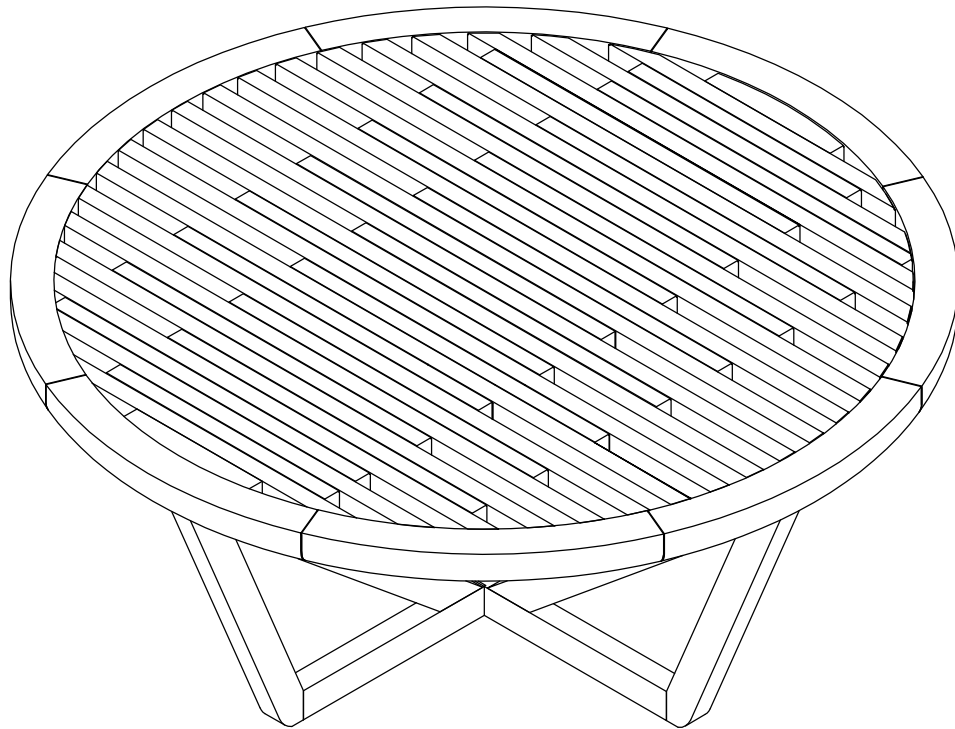

MONSOONBLUE®

Assembly instructions
Instructions d'assemblage
Instrucciones de Ensamblaje

2018.07.11

www.monsoonblue.com

1/6

KOMODO COFFEE TABLE

 **ENGLISH**

- ☒ Do not dispose of any packaging or contents of the shipping carton until assembly is completed to avoid accidentally discarding small parts or hardware.

2018.07.11

www.monsoonblue.com

4/6

D

Ø8xØ19 x 2mm
5x

E

Ø8xØ13x1.8mm
5x

F