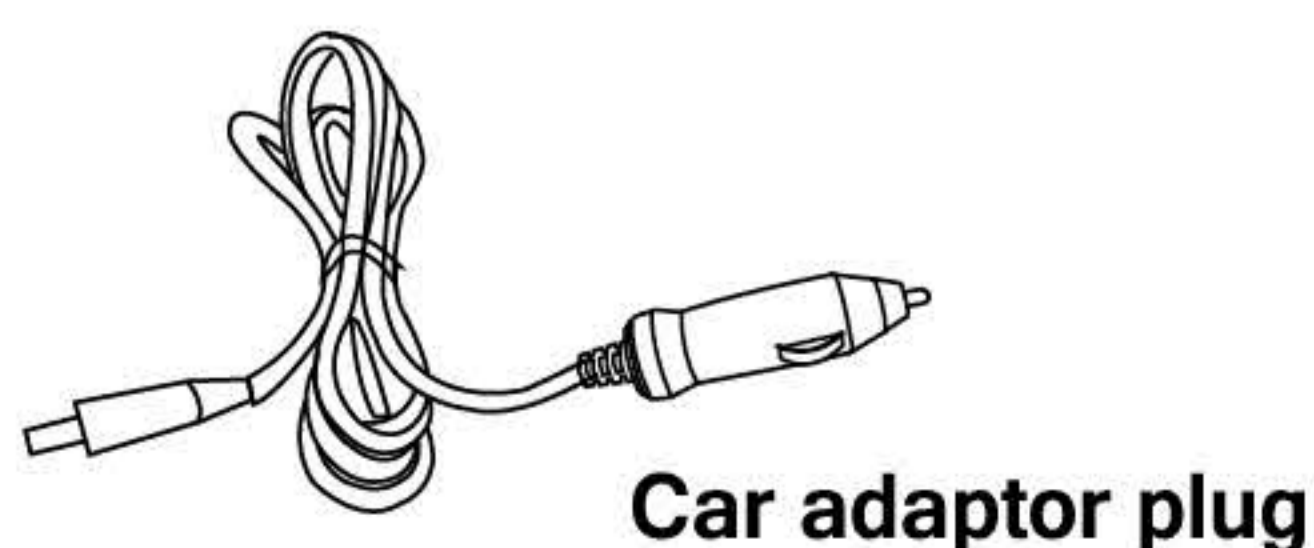

Name and function of the machine parts