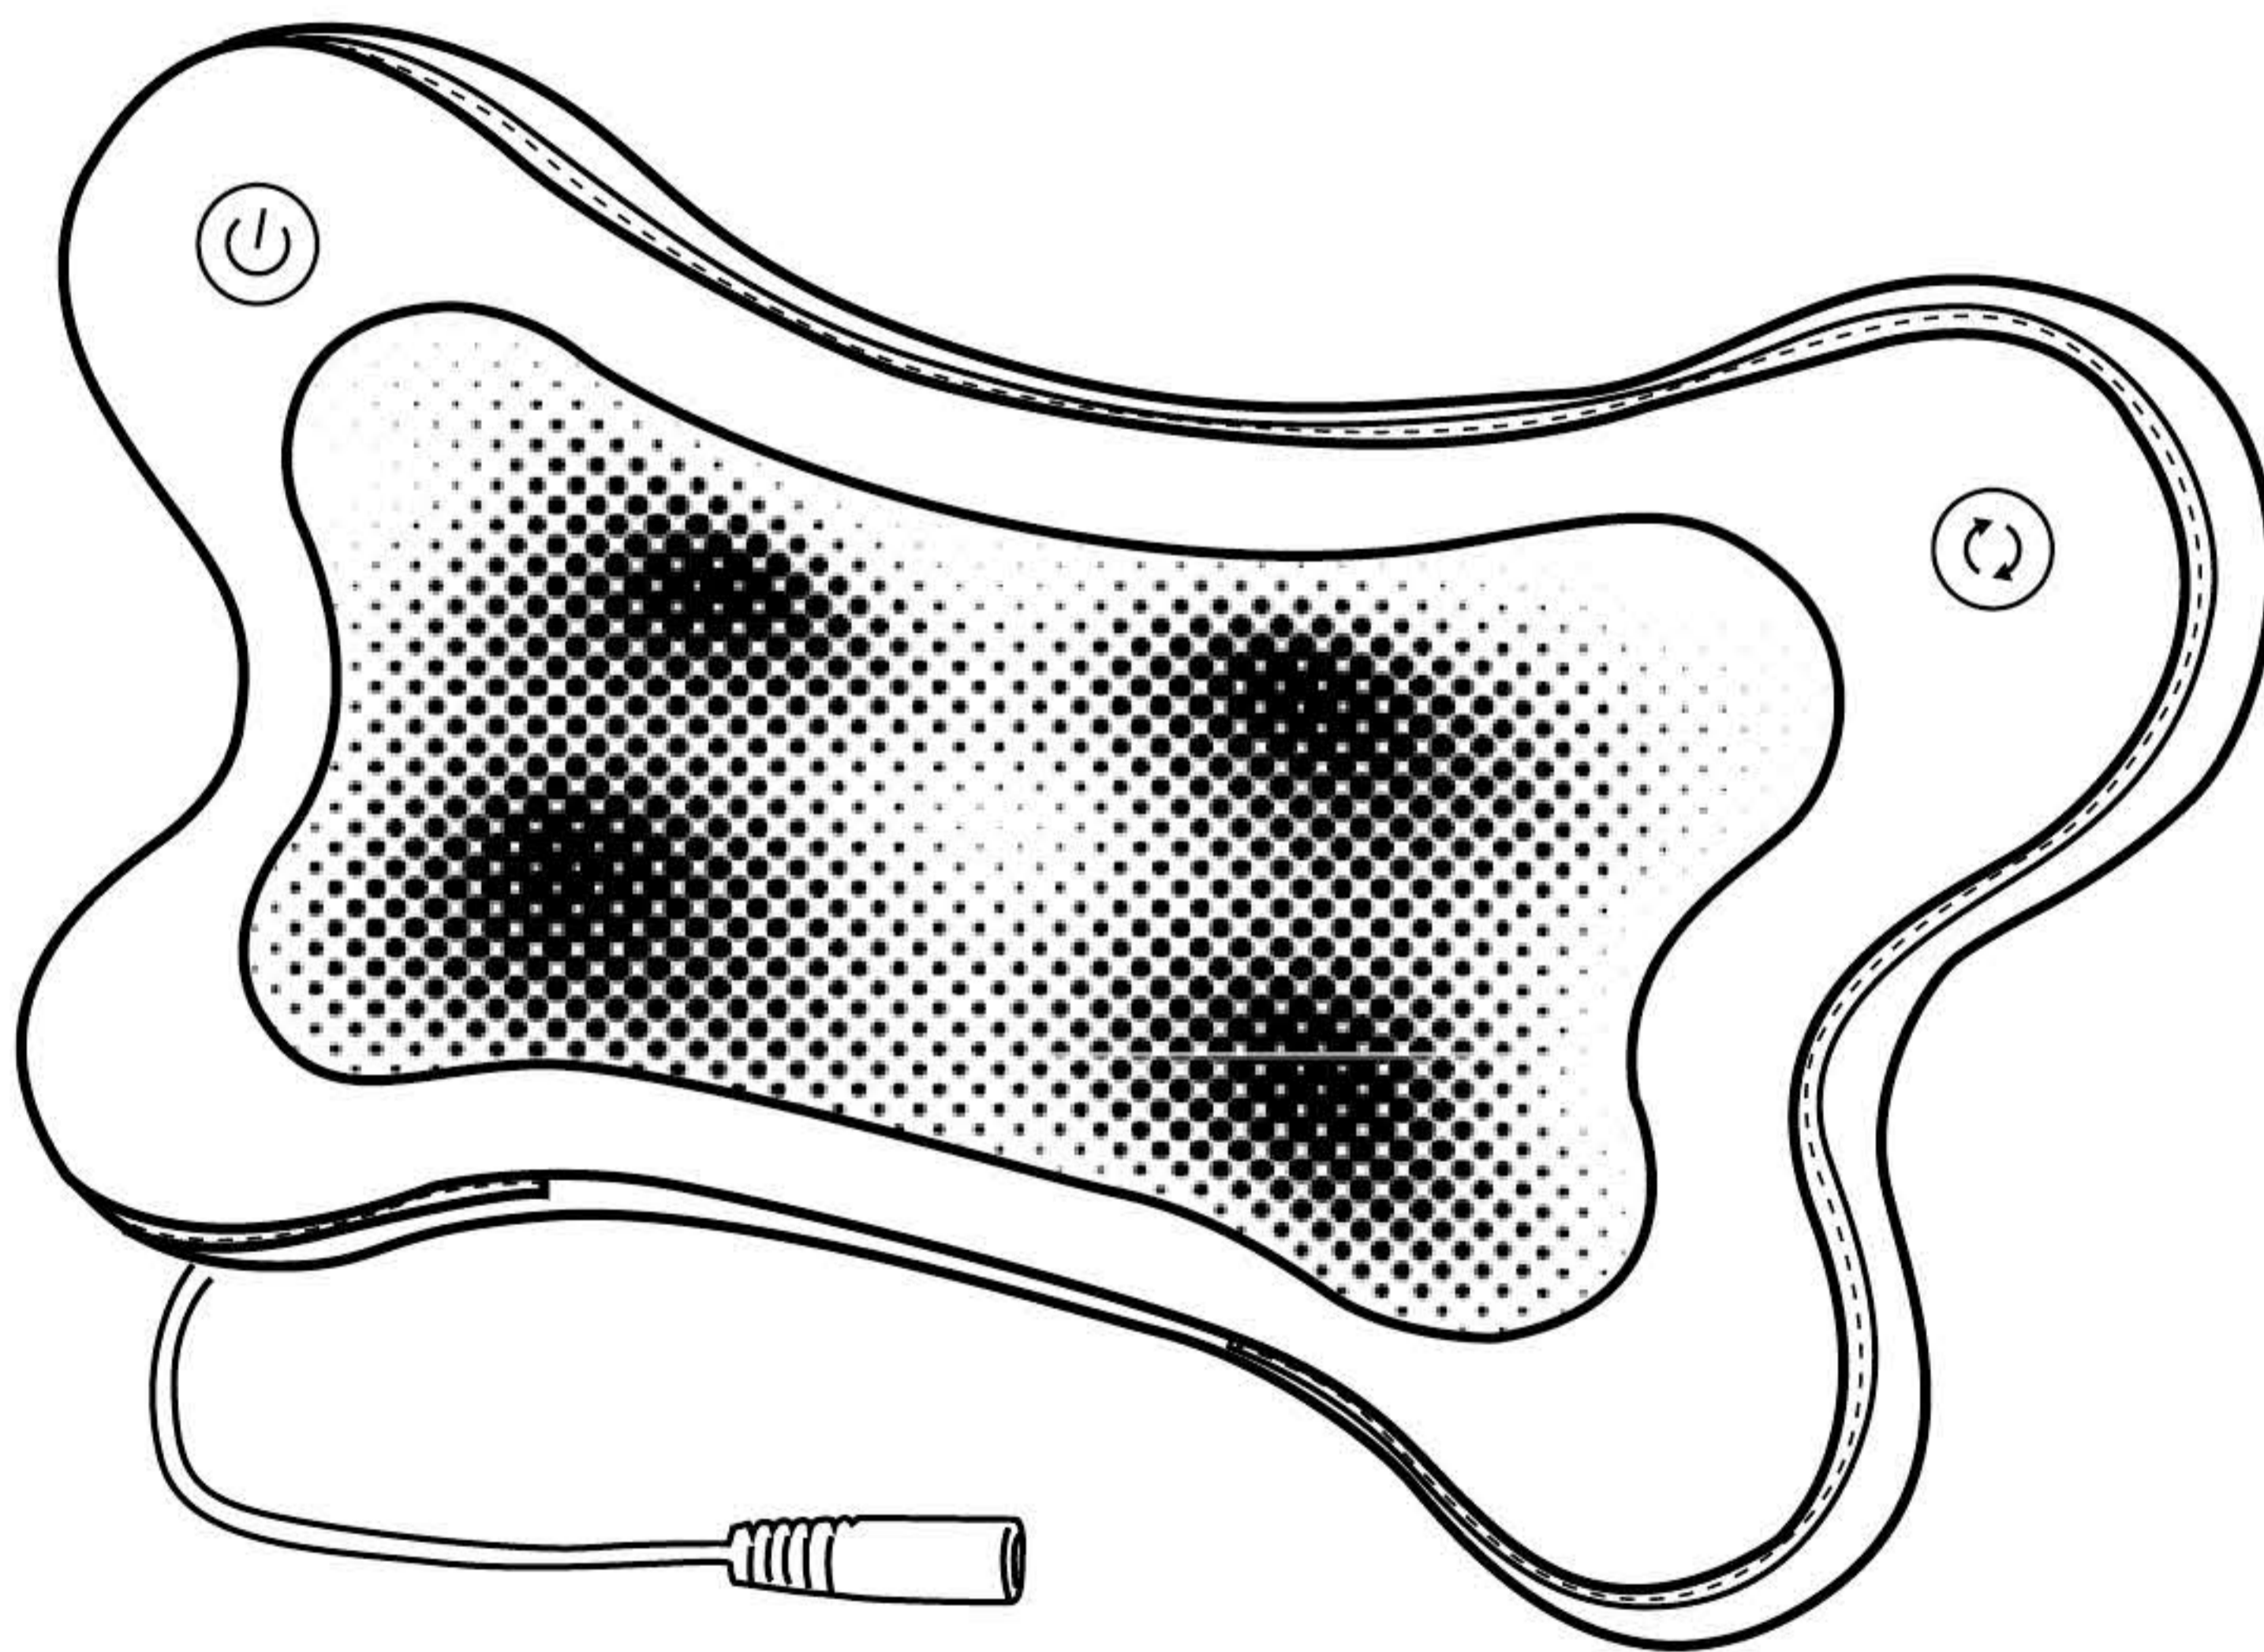

S Y N C A

USER MANUAL

i-Puffy

Massage Cushion

MC161

This manual should be kept on hand for easy reference.
It is your guide to a safe and efficient operation.

IMPORTANT SAFETY INSTRUCTIONS

When using the product, all instructions and basic precautions should always be followed, including the following:

SAVE THESE INSTRUCTIONS

This product is intended for household use only

How to operate

1. Plug in the mains plug or the car adaptor.
2. Press Power Switch to start massage and heat function; press Power Switch again to turn off heat function. Press Power Switch and hold for 3 seconds to power off.
3. Press Function to change the kneading direction. The preset is clockwise kneading massage (Chinese massage) ; Press Function to change to anti-clockwise kneading massage (Thai massage).
4. 20 minutes timer set, which is convenient and safe.