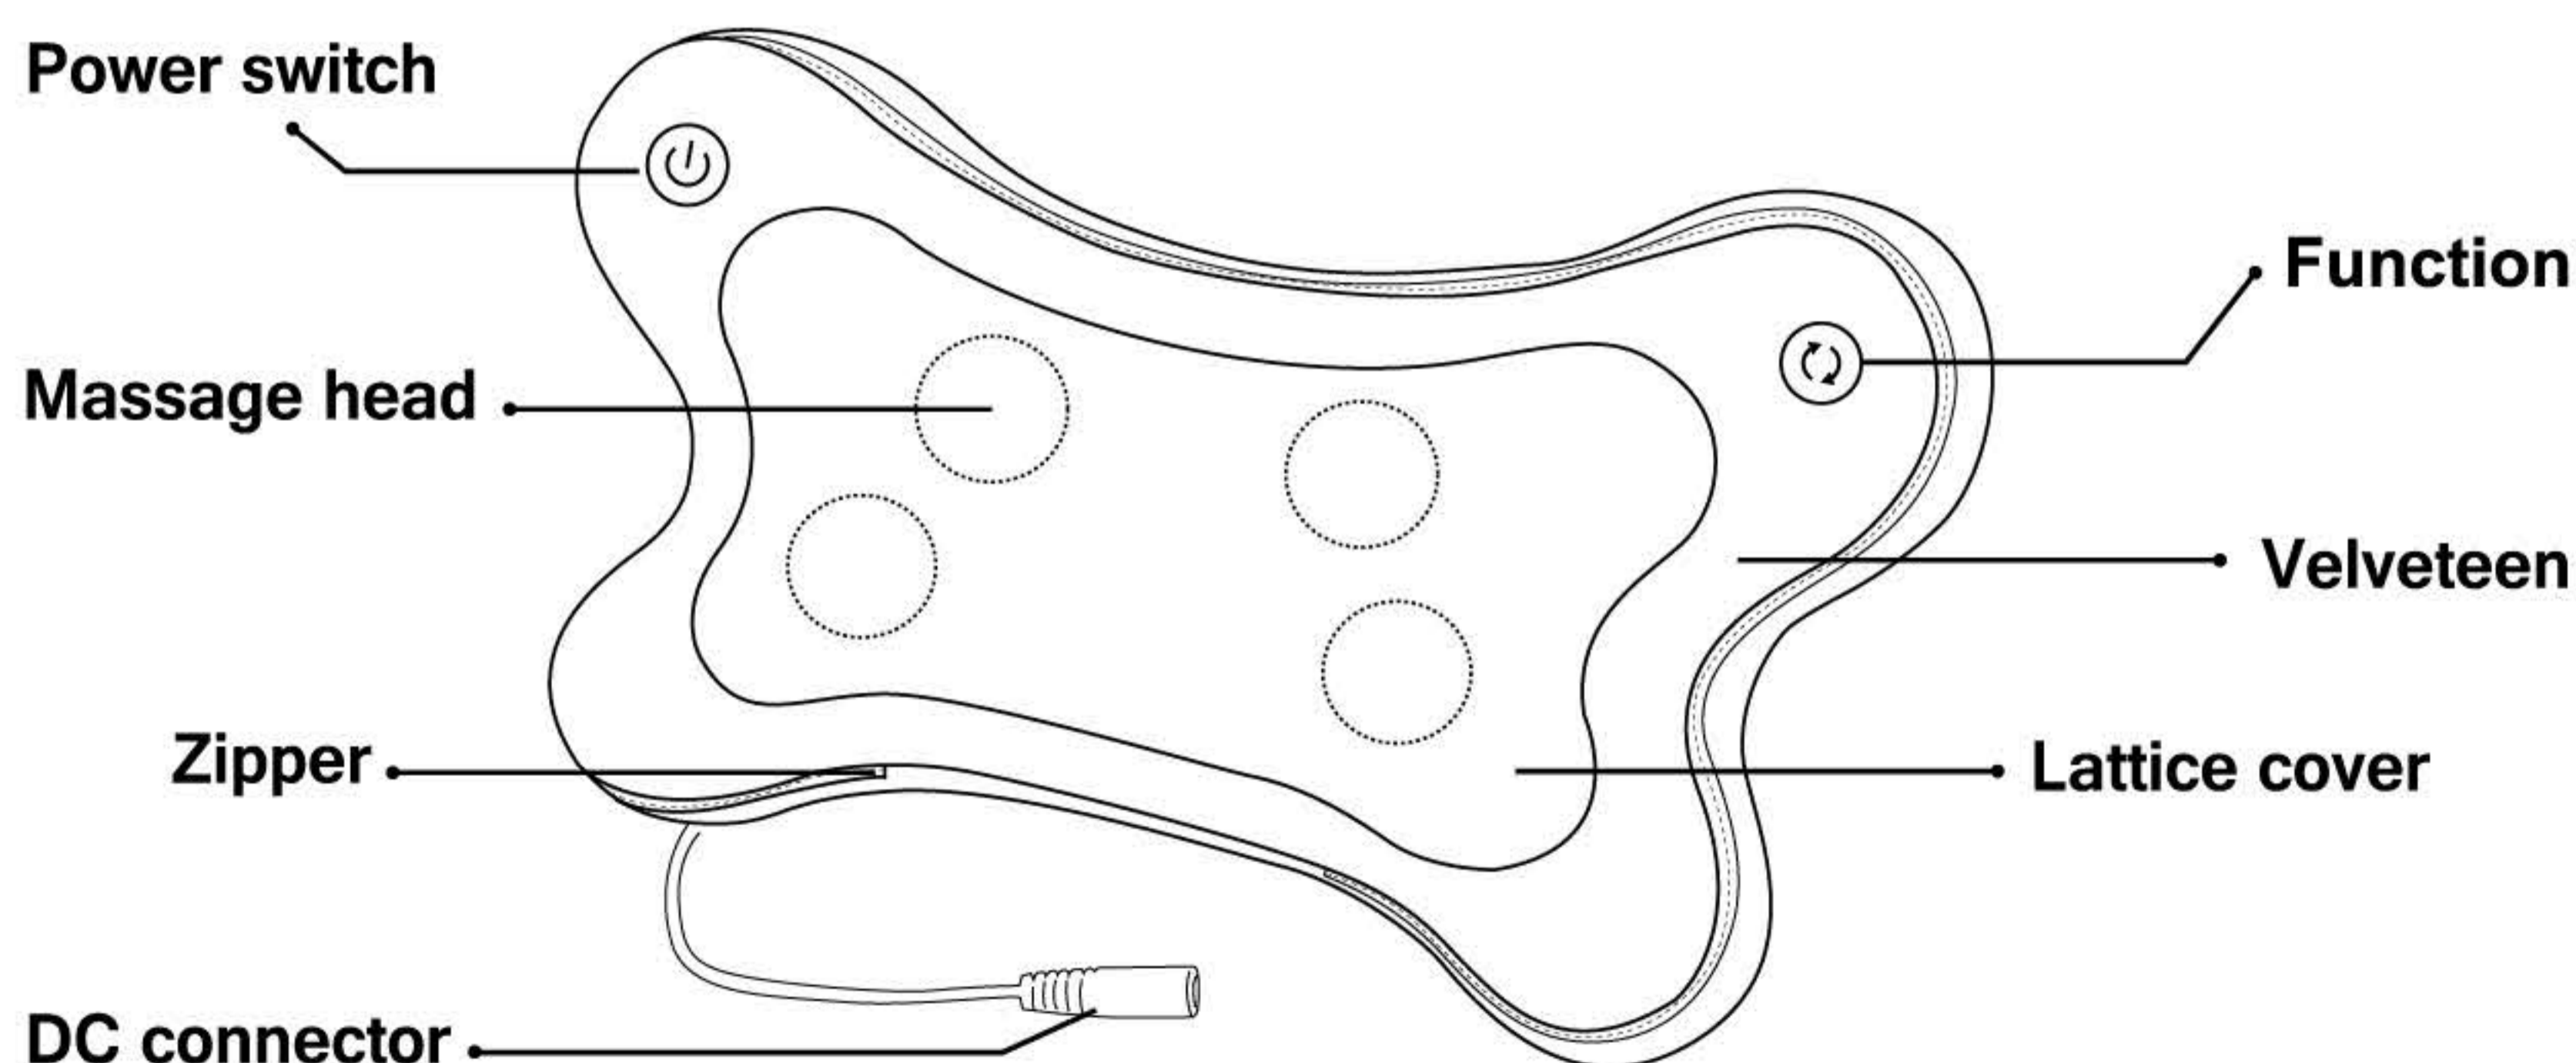

Name and function of the machine parts