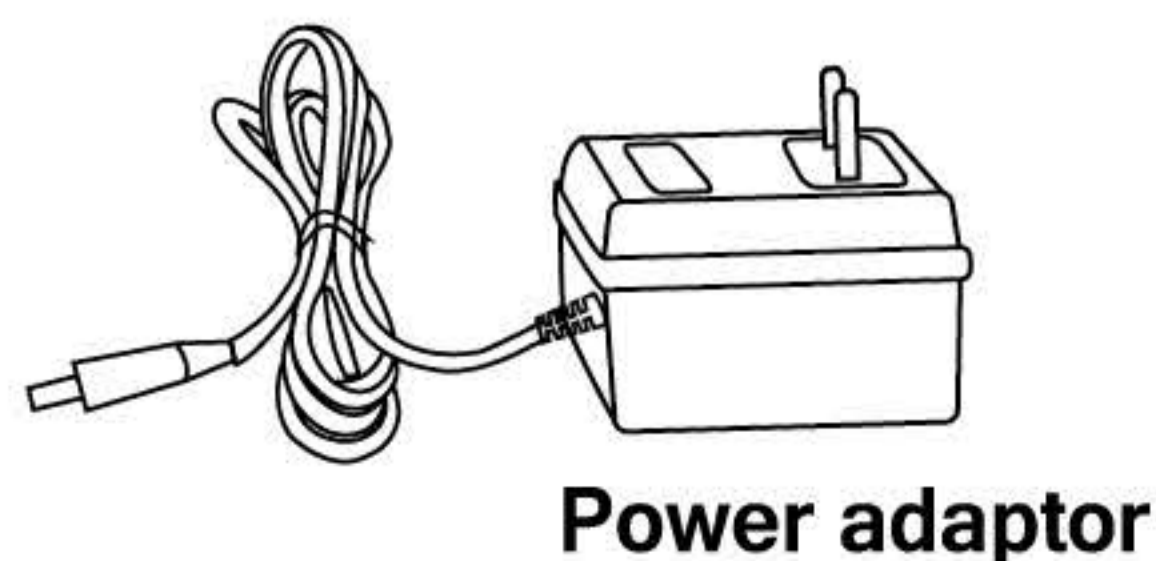

Name and function of the machine parts