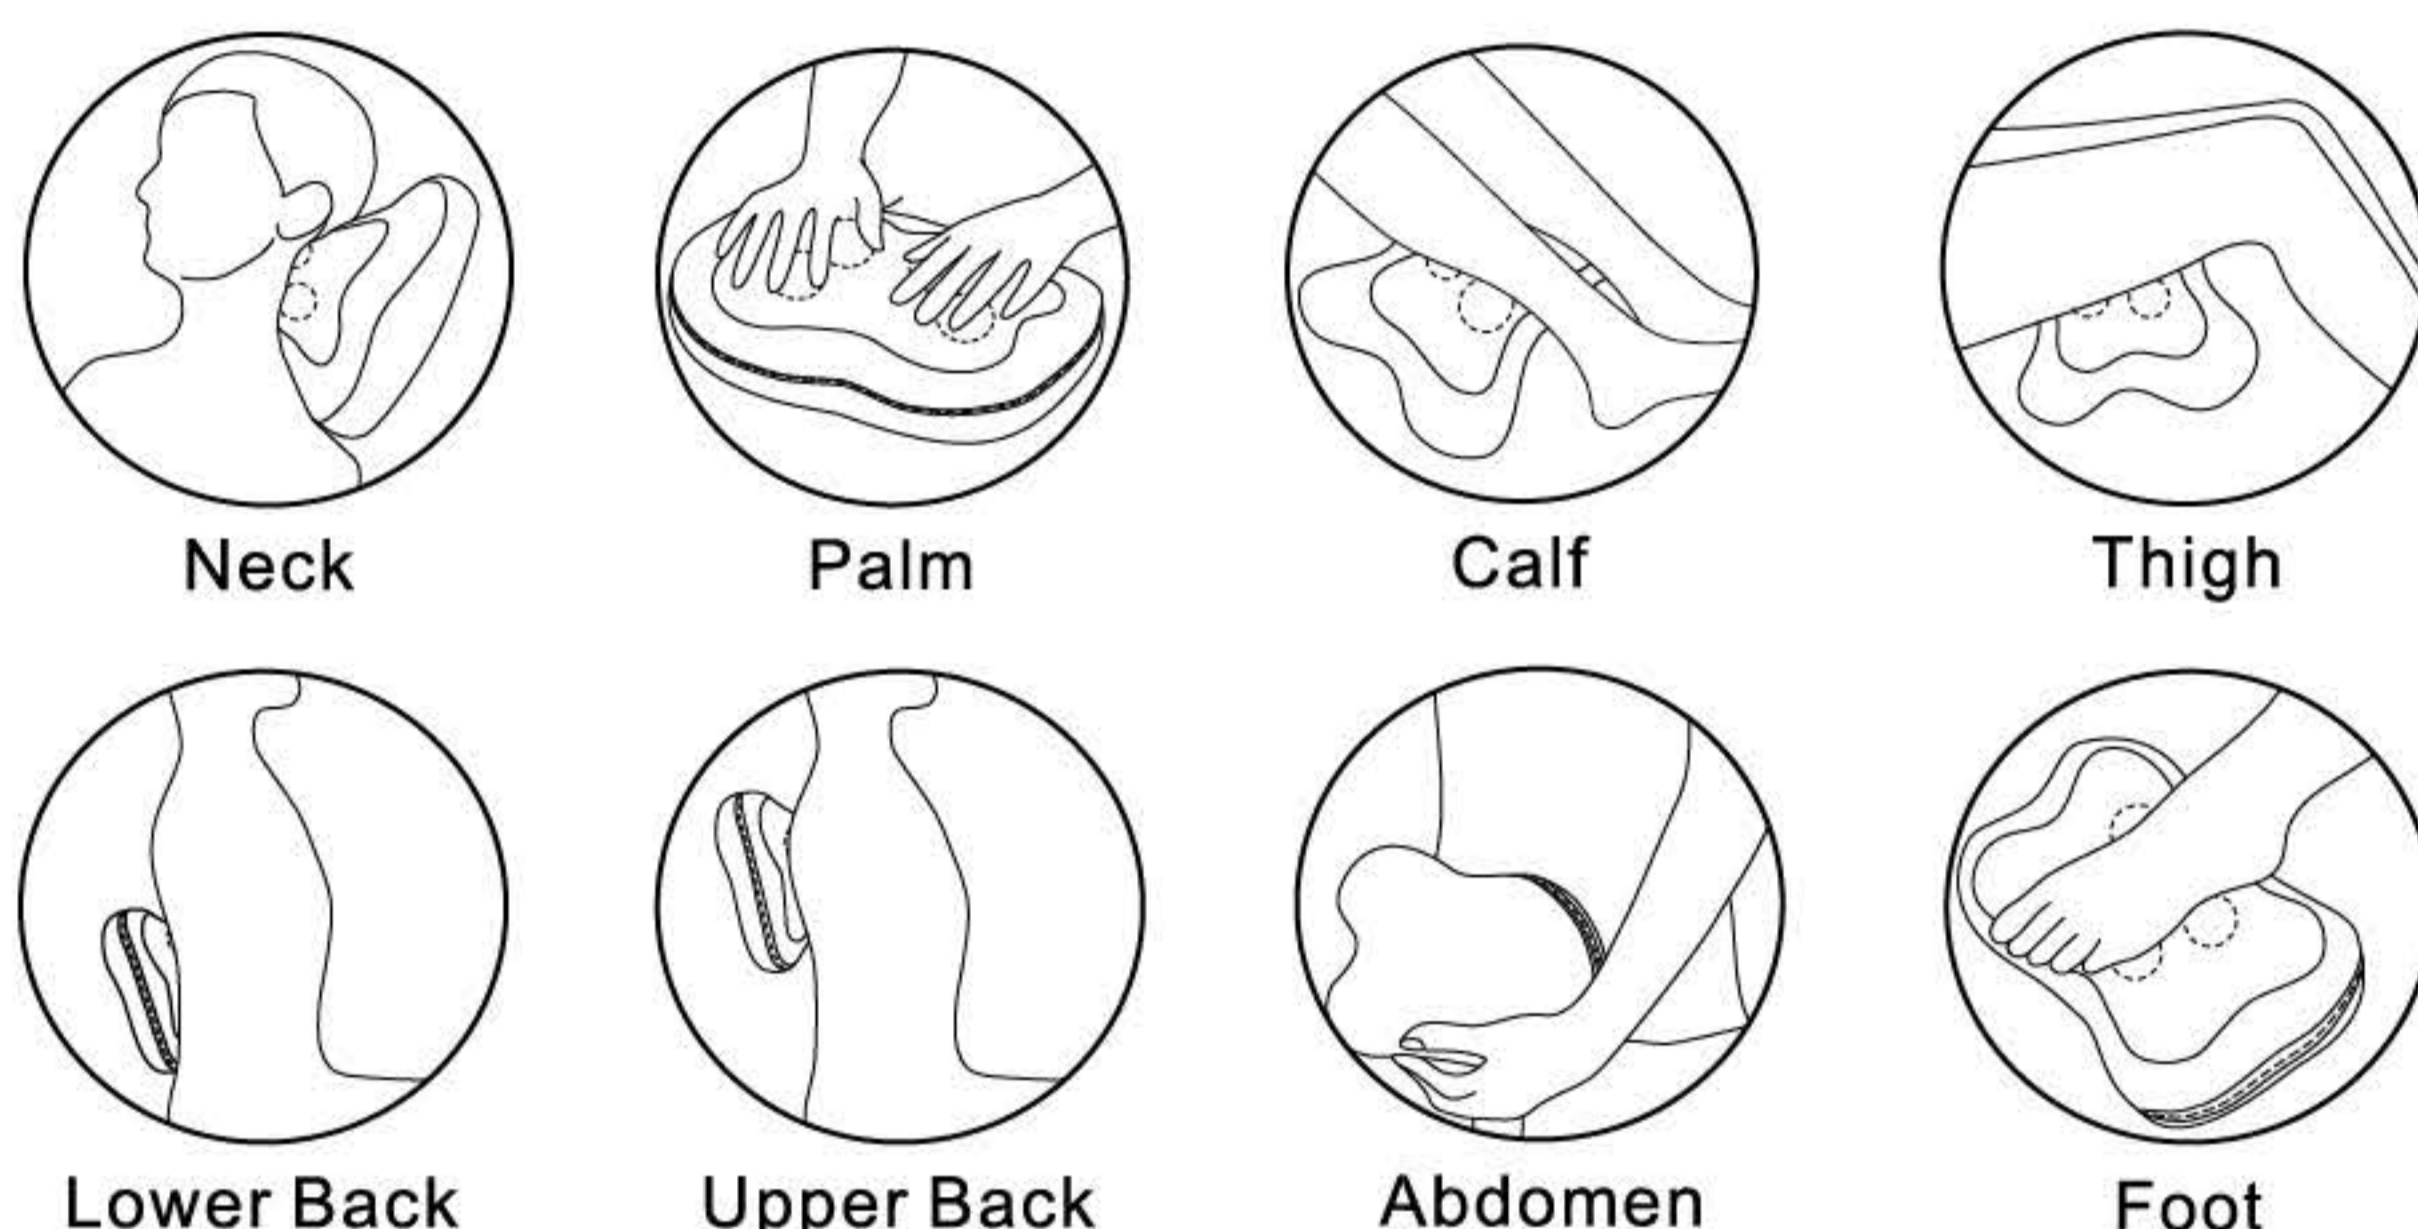

SAVE THESE INSTRUCTIONS

This product is intended for household use only

How to operate

1. Plug in the mains plug or the car adaptor.
2. Press Power Switch to start massage and heat function; press Power Switch again to turn off heat function. Press Power Switch and hold for 3 seconds to power off.
3. Press Function to change the kneading direction. The preset is clockwise kneading massage (Chinese massage) ; Press Function to change to anti-clockwise kneading massage (Thai massage).
4. 20 minutes timer set, which is convenient and safe.

After use : When the product is not in use, it should be unplugged.

The massager is only to be used with the power adapter provided with the appliance.

Massage position

Name and function of the machine parts