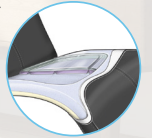

COMPATIBLE WITH:

PC-610 OMNI-MOTION CLASSIC

INTUITIVE 5-WAY CONTROLLER offers infinite comfort positions with a simple press and hold for zero gravity.

INDEPENDENT LEG AND BACK ADJUSTABILITY with dual-motor power to easily position the recline angle and leg elevation.

BATTERY SAFETY FEATURE will restore the chair back to the upright position in case of a power outage. *Batteries not included.*

PC-600 OMNI-MOTION SILHOUETTE

EVERYTHING YOU GET FROM OUR PC-610 OMNI-MOTION CLASSIC BUT WITH A TAPERED, SLIMMER FRAME.

The perfect choice for those smaller in stature.

PC-420 CLASSIC MANUAL PLUS

MANUAL RECLINE LEVER uses the body's own weight to gently ease into all recline angles to position the body in a state of virtual weightlessness.