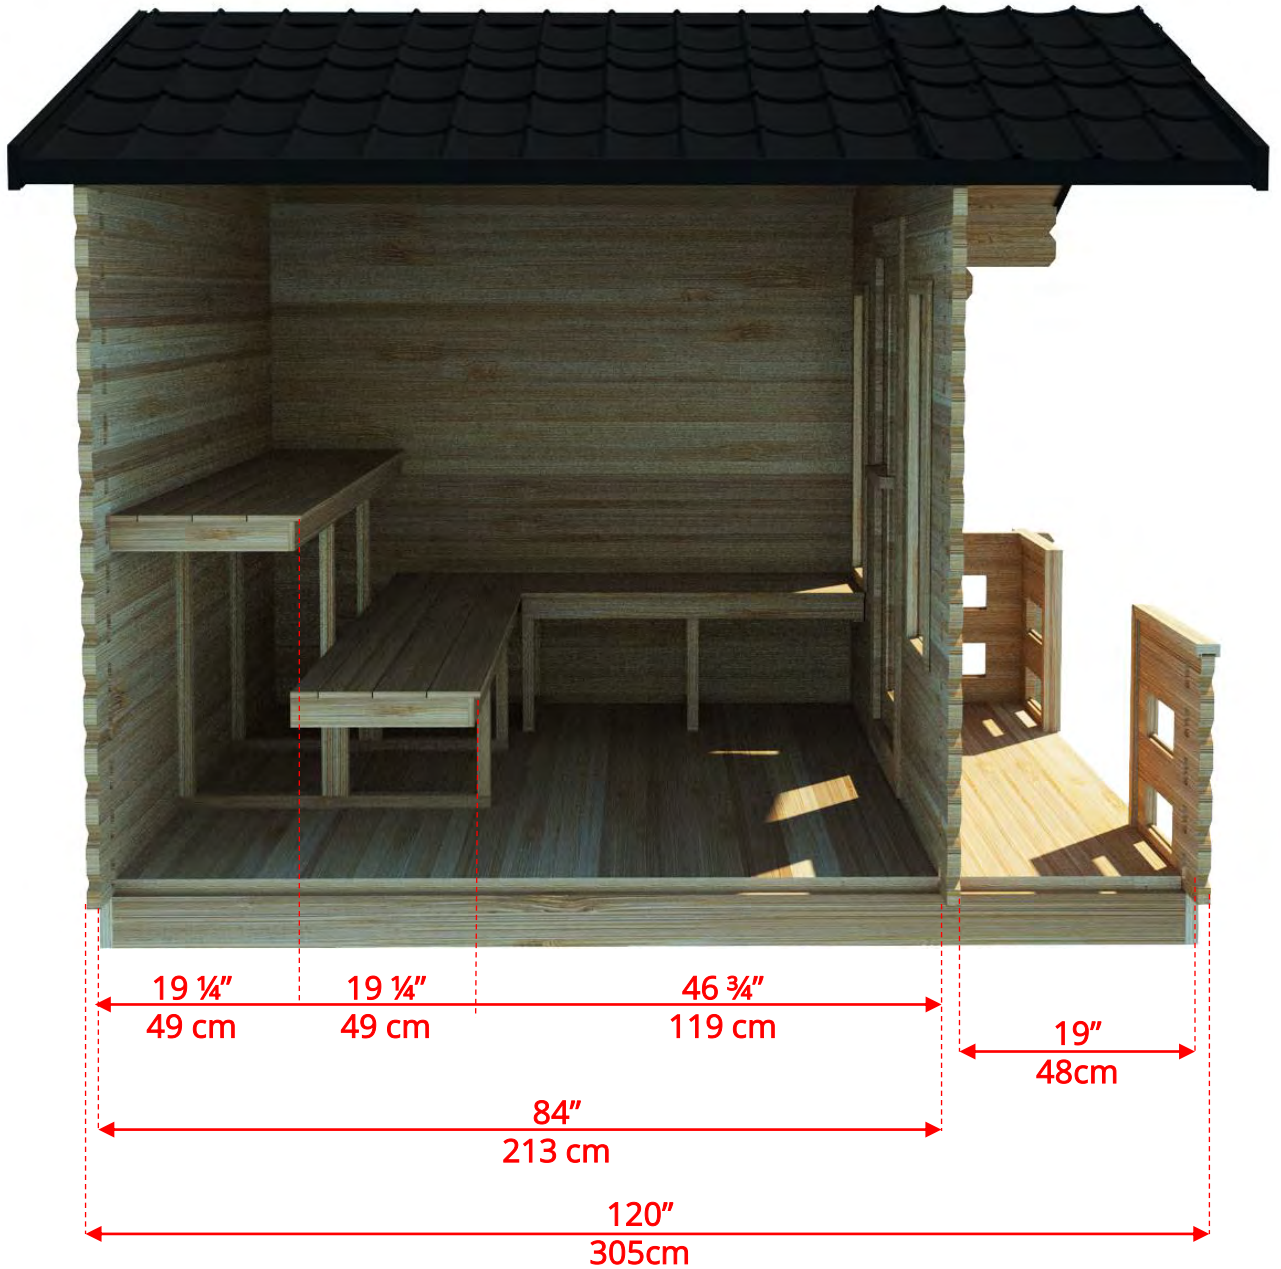

03/2024

CTC88PW Georgian Cabin Sauna with Porch

Manufactured by:

tel: 888-923-9813 | info@leisurecraft.com | web: www.leisurecraft.com

CTC88PW

Georgian Cabin Sauna with Porch

Front Porch Removed to Show Inside Bench Dimensions

Manufactured by:

tel: 888-923-9813 | info@leisurecraft.com | web: www.leisurecraft.com

CTC88PW

Georgian Cabin Sauna with Porch

Manufactured by:

CTC88PW

Georgian Cabin Sauna with Porch

Manufactured by: