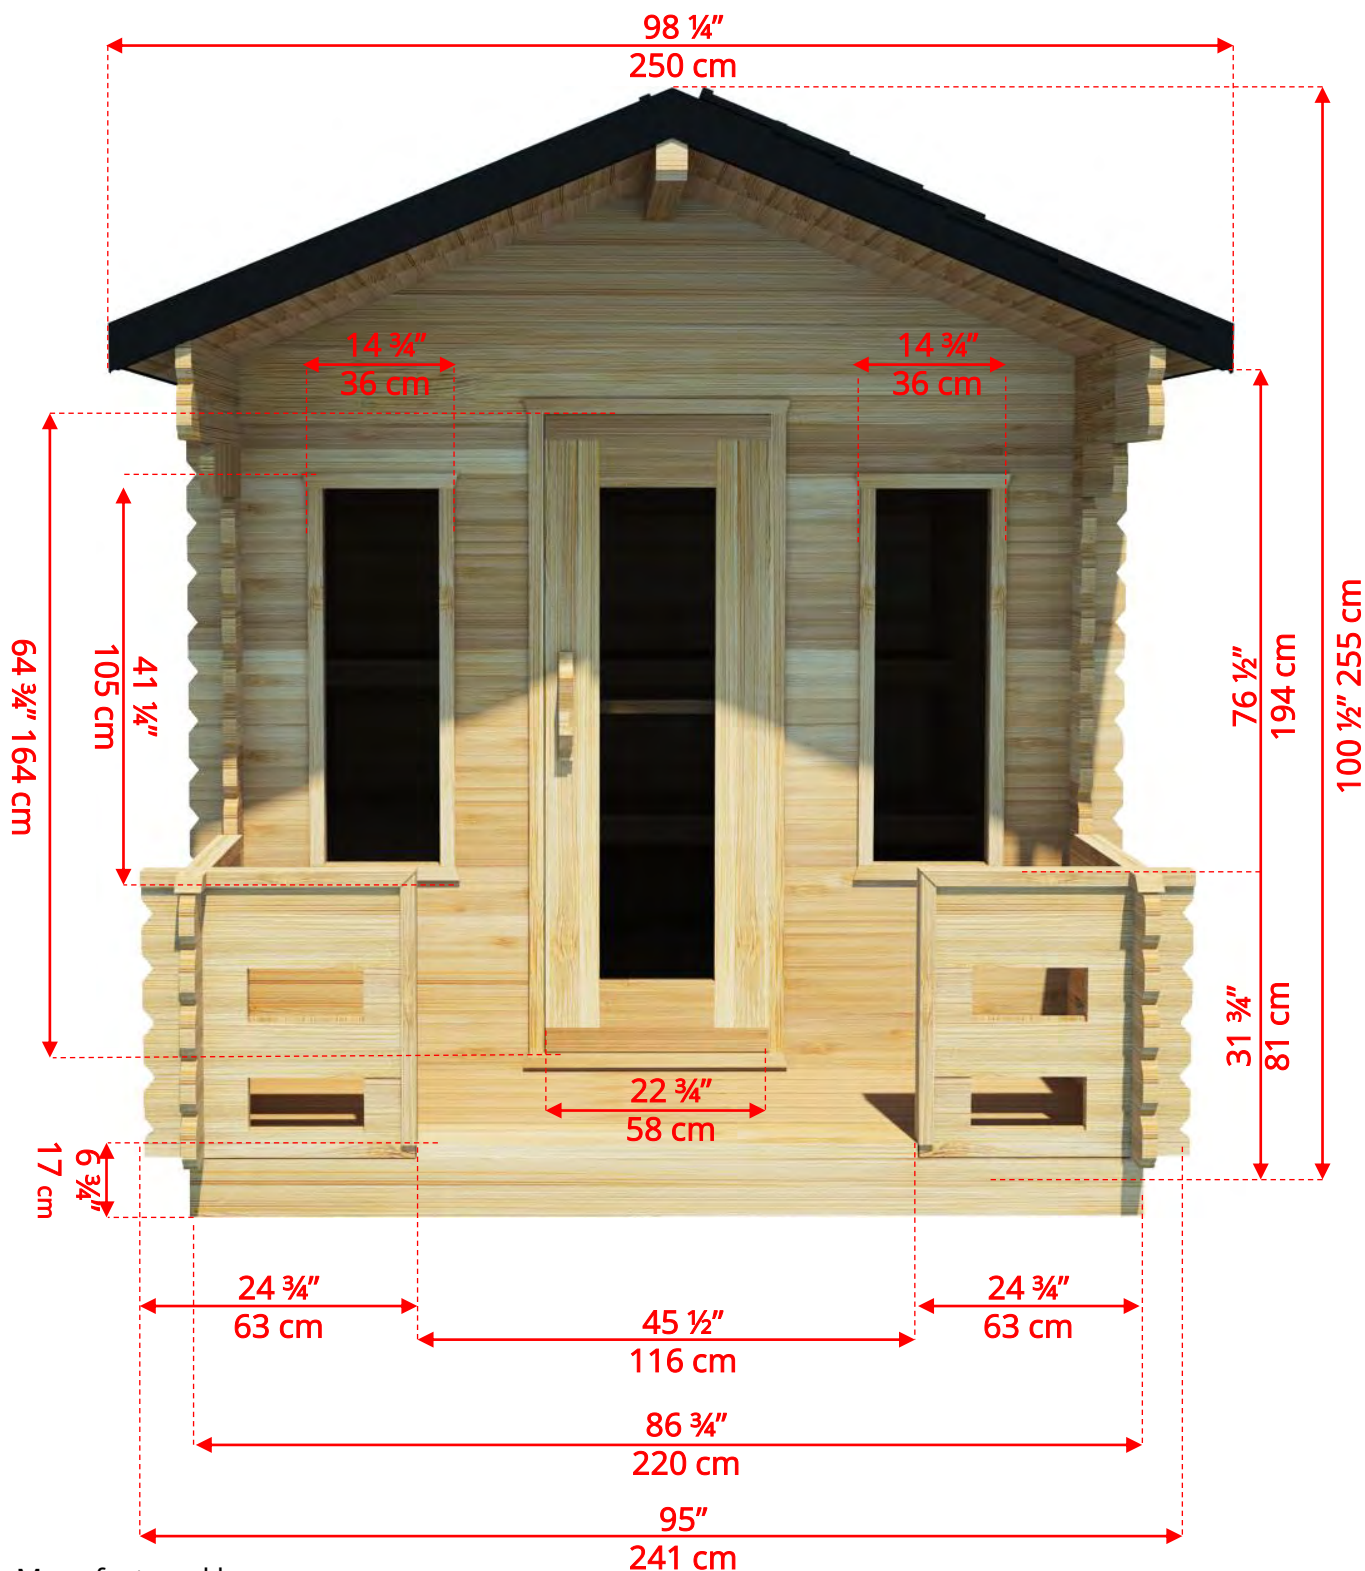

03/2024

CTC88PW Georgian Cabin Sauna with Porch

Manufactured by:

tel: 888-923-9813 | info@leisurecraft.com | web: www.leisurecraft.com

CTC88PW

Georgian Cabin Sauna with Porch

Front Porch Removed to Show Inside Bench Dimensions

Manufactured by:

tel: 888-923-9813 | info@leisurecraft.com | web: www.leisurecraft.com

CTC88PW

Georgian Cabin Sauna with Porch

Manufactured by:

CTC88PW

Georgian Cabin Sauna with Porch

Manufactured by: