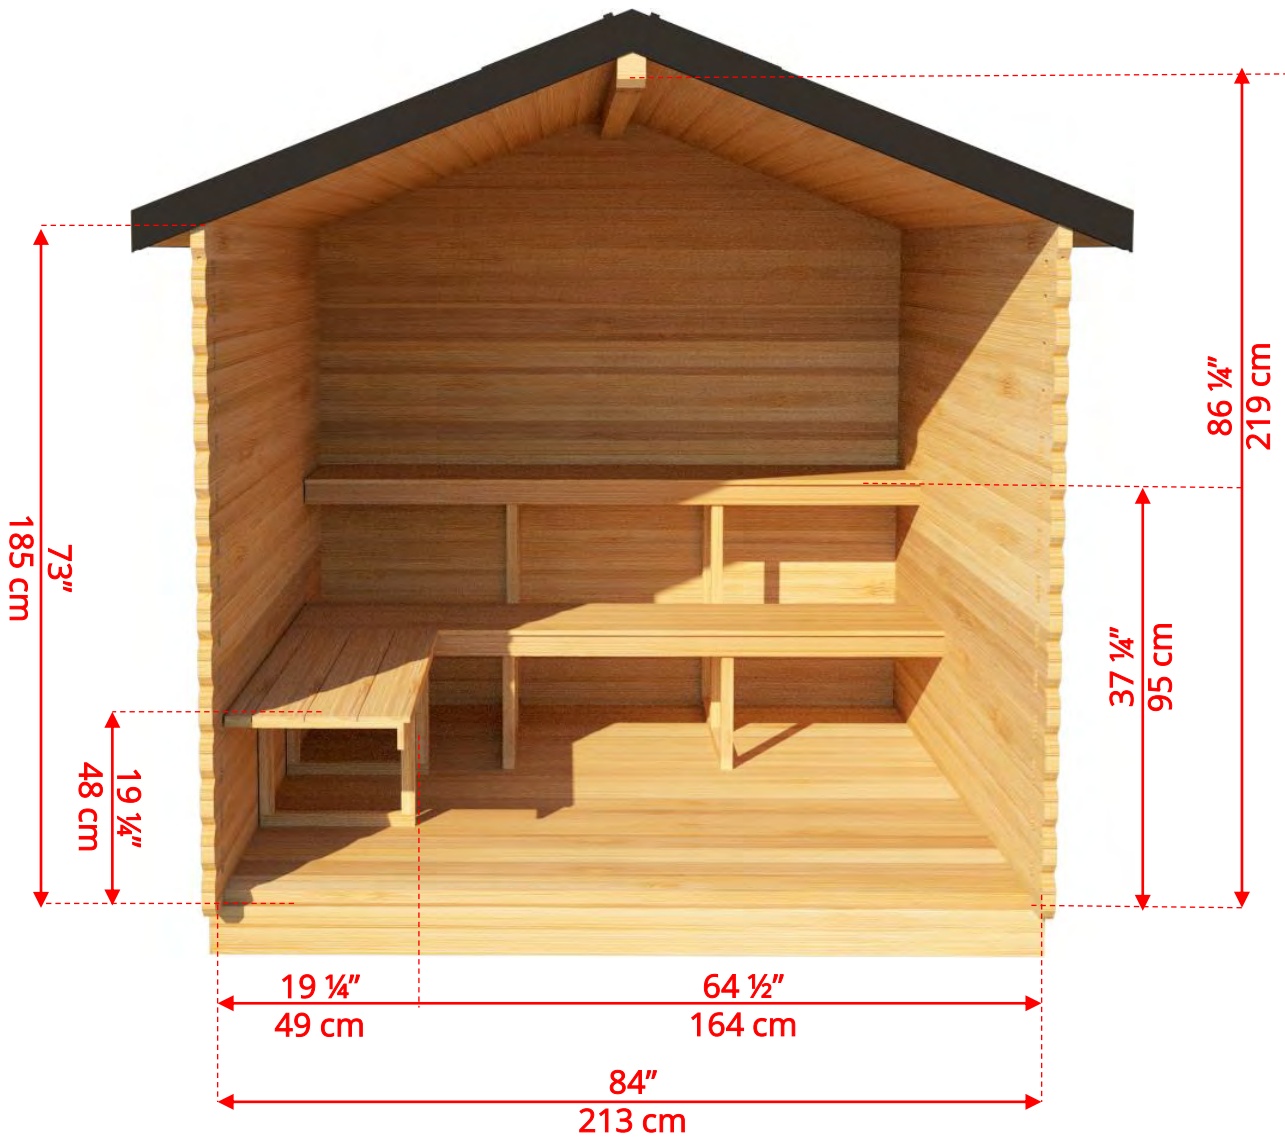

03/2024

CTC88PW Georgian Cabin Sauna with Porch

Manufactured by:

tel: 888-923-9813 | info@leisurecraft.com | web: www.leisurecraft.com

CTC88PW

Georgian Cabin Sauna with Porch

Front Porch Removed to Show Inside Bench Dimensions

Manufactured by:

tel: 888-923-9813 | info@leisurecraft.com | web: www.leisurecraft.com

CTC88PW

Georgian Cabin Sauna with Porch

Manufactured by:

CTC88PW

Georgian Cabin Sauna with Porch

Manufactured by: