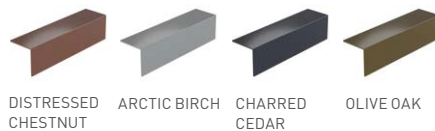

LOOKS & FEELS LIKE REAL WOOD

SIZE (MM)	QTY	LIST PRICE
12 X 150 X 2500	1	£28.97

*Non-structural.

CLIPS & ACCESSORIES

Made in the UK from durable, 100% recycled materials, they are purposefully designed to fit perfectly and near invisibly with all Deckz decking.

Made in the UK at Deckz HQ

DESCRIPTION	RANGE	SIZE (MM)	QTY	LIST PRICE
CLIPZ & SCREWS (BOX)	WPC ASA	18 X 43 X 12	100	£24.97
DECKING: STARTER CLIPS	WPC ASA	METAL	1	£0.77
CLADDING: STARTER CLIPS	WPC	METAL	1	£0.77
CLADDING: STARTER CLIPS	ASA	METAL	1	£0.77
UPOL TIGER SEAL - BLACK/GREY		310ML TUBE	1	£14.97
DECKZ OUTDOOR NET COATED SCREWS		4 X 40	200	£9.77

DELIVERY

DESCRIPTION	LIST PRICE
DECKZ DELIVERY & UNLOAD ZONE 1	£75.00
DECKZ DELIVERY & UNLOAD ZONE 2	£135.00
DECKZ DELIVERY & UNLOAD ZONE 3	£150.00
DECKZ DELIVERY & UNLOAD ZONE 4	£175.00

ASA ALUMINIUM L-TRIM

Deckz powder coated aluminium L-Trim is a premium corner profile which leaves a crisp edge on all decking & cladding projects.

SIZE (MM)	QTY	LIST PRICE
40 X 40 X 2500	1	£14.97

WPC COMPOSITE L-TRIM

Deckz WPC L-Trim (or corner trim) is a fully composite way of finishing the edges of your brand new decking or cladding projects.