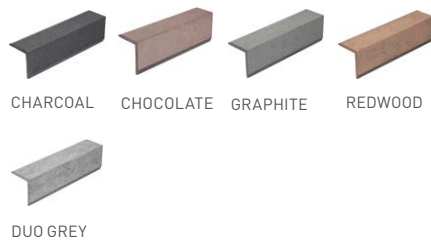

Made in the UK at Deckz HQ

DESCRIPTION	RANGE	SIZE (MM)	QTY	LIST PRICE
CLIPZ & SCREWS (BOX)	WPC ASA	18 X 43 X 12	100	£24.97
DECKING: STARTER CLIPS	WPC ASA	METAL	1	£0.77
CLADDING: STARTER CLIPS	WPC	METAL	1	£0.77
CLADDING: STARTER CLIPS	ASA	METAL	1	£0.77
UPOL TIGER SEAL - BLACK/GREY		310ML TUBE	1	£14.97
DECKZ OUTDOOR NET COATED SCREWS		4 X 40	200	£9.77

DELIVERY

DESCRIPTION	LIST PRICE
DECKZ DELIVERY & UNLOAD ZONE 1	£75.00
DECKZ DELIVERY & UNLOAD ZONE 2	£135.00
DECKZ DELIVERY & UNLOAD ZONE 3	£150.00
DECKZ DELIVERY & UNLOAD ZONE 4	£175.00

ASA ALUMINIUM L-TRIM

Deckz powder coated aluminium L-Trim is a premium corner profile which leaves a crisp edge on all decking & cladding projects.

SIZE (MM)	QTY	LIST PRICE
40 X 40 X 2500	1	£14.97

WPC COMPOSITE L-TRIM

Deckz WPC L-Trim (or corner trim) is a fully composite way of finishing the edges of your brand new decking or cladding projects.