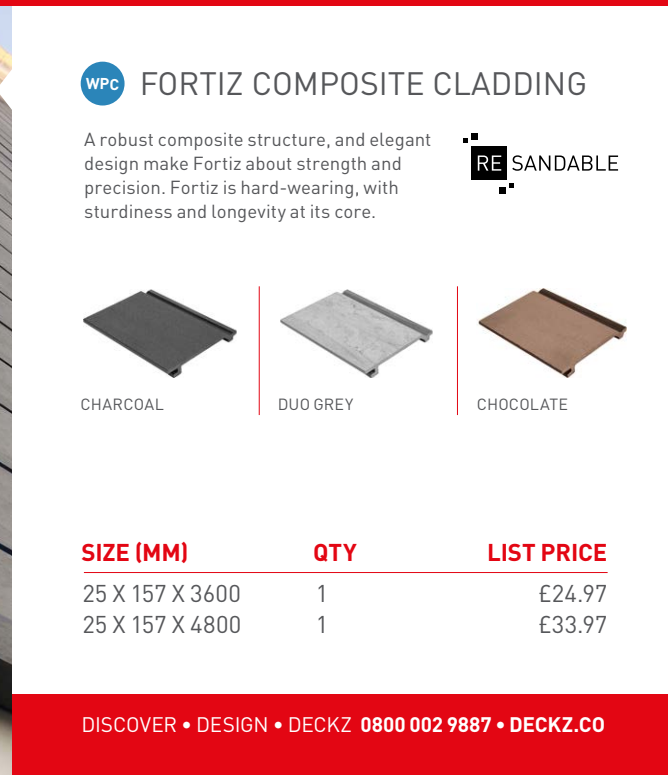

RE SANDABLE

SIZE (MM)	QTY	LIST PRICE
25 X 150 X 3600	1	£28.97
25 X 150 X 4800	1	£37.97

WPC APOLLO COMPOSITE DECKING

Apollo is bold, striking and very exclusive. At 200mm wide and with a natural wood effect Apollo decking will leave you admiring your space for years to come.

ASA VINTAGE COMPOSITE CLADDING

PREMIUM

LOOKS & FEELS LIKE REAL WOOD

SIZE (MM)	QTY	LIST PRICE
13 X 164 X 3600	1	£33.97
13 X 164 X 4800	1	£44.97

WPC FORTIZ COMPOSITE CLADDING

A robust composite structure, and elegant design make Fortiz about strength and precision. Fortiz is hard-wearing, with sturdiness and longevity at its core.

RE SANDABLE

SIZE (MM)	QTY	LIST PRICE
25 X 157 X 3600	1	£24.97
25 X 157 X 4800	1	£33.97

WPC MODERNO COMPOSITE DECKING

Less is more. Moderno offers sleek reflections of an urban environment, all while retaining the natural beauty and adaptability of wood.

Moderno's boards are designed wider than any others in the Deckz range, reducing both the time it takes to install and the amount of Clipz needed.

RE SANDABLE

SIZE (MM)	QTY	LIST PRICE
25 X 200 X 3600	1	£49.97
25 X 200 X 4800	1	£65.97