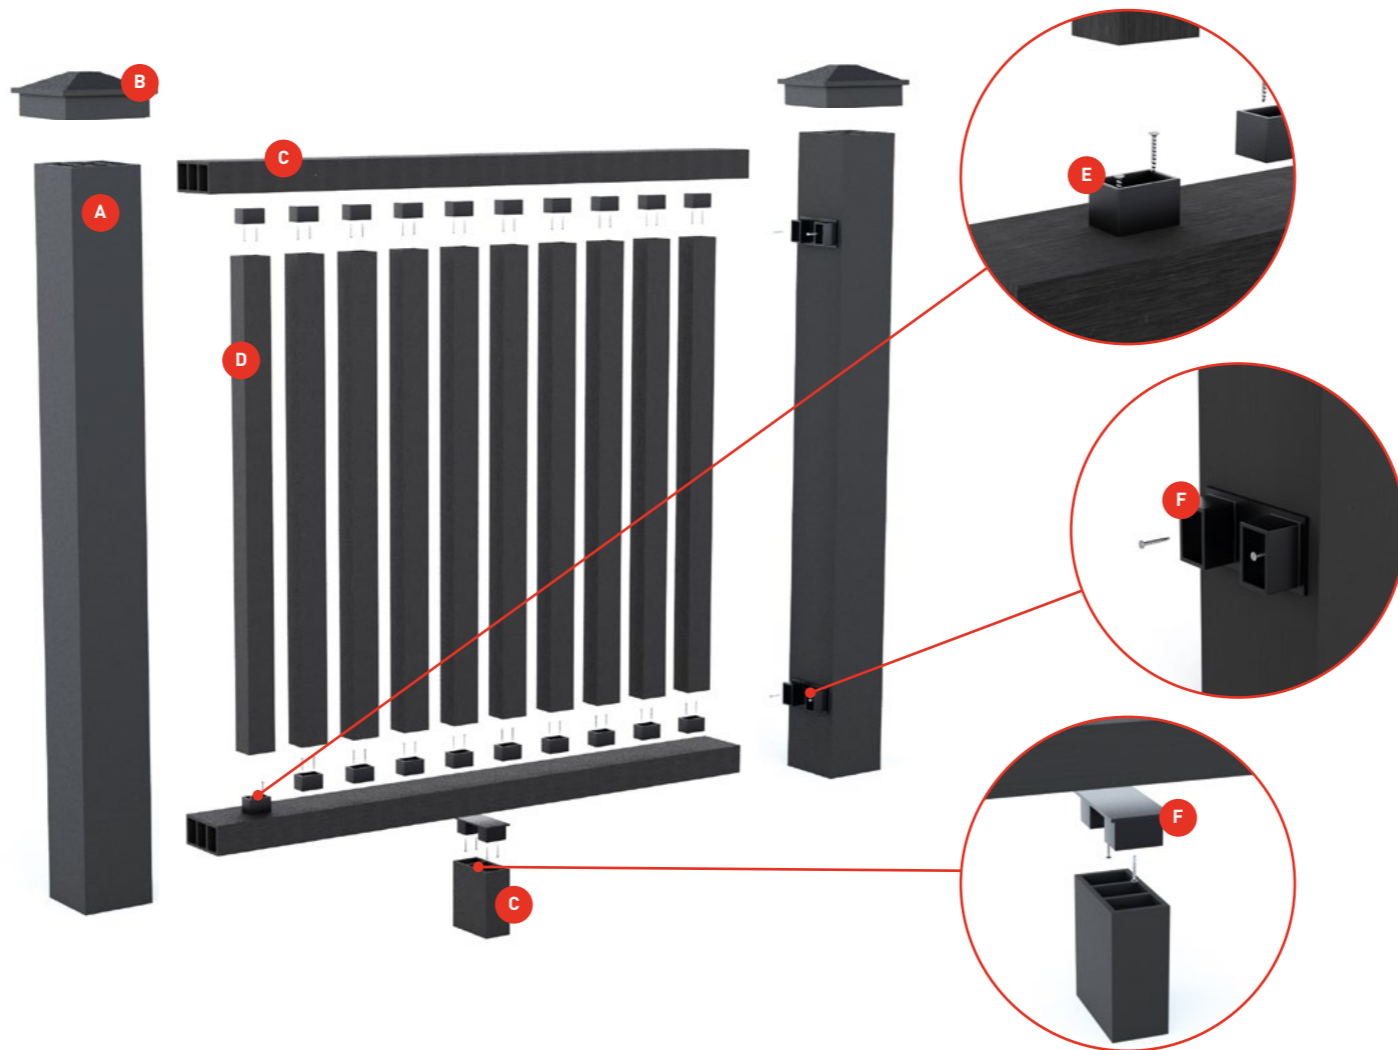

DECKZ

HANDRAILING

HAND RAILING

Deckz Hand Railing, where form meets function. A beautiful addition to your newly decorated space, Deckz hand railing is strong, durable, and safe.

Made from the same composites Deckz is known for, you can have confidence that your hand railing will last just as long as your decking, or cladding. The strong composite structure means that it can be lightly sanded, so no matter how many knocks or bumps it endures, it stays looking fresh and new.

Hidden strength

A unique feature of Deckz hand railing is hidden away beneath the aesthetic. Inside each composite post stands a solid internal steel post, providing a level of stability not offered by other similar composite products on the market. Once installed, the steel posts cannot be seen, but instead offer an invisible level of support that will put your mind at rest and leave you free to enjoy your space.

- A** Newel post (120 x 120 x 2200mm)
- B** Hand railing cap (120 x 120mm)
- C** Hand rail (50 x 100 x 2200mm)
- D** Balustrade (50 x 40 x 730mm)
- E** Balustrade connector fitting
- F** Connector plug
- G** Steel post with base plate (40 x 40 x 1000mm)